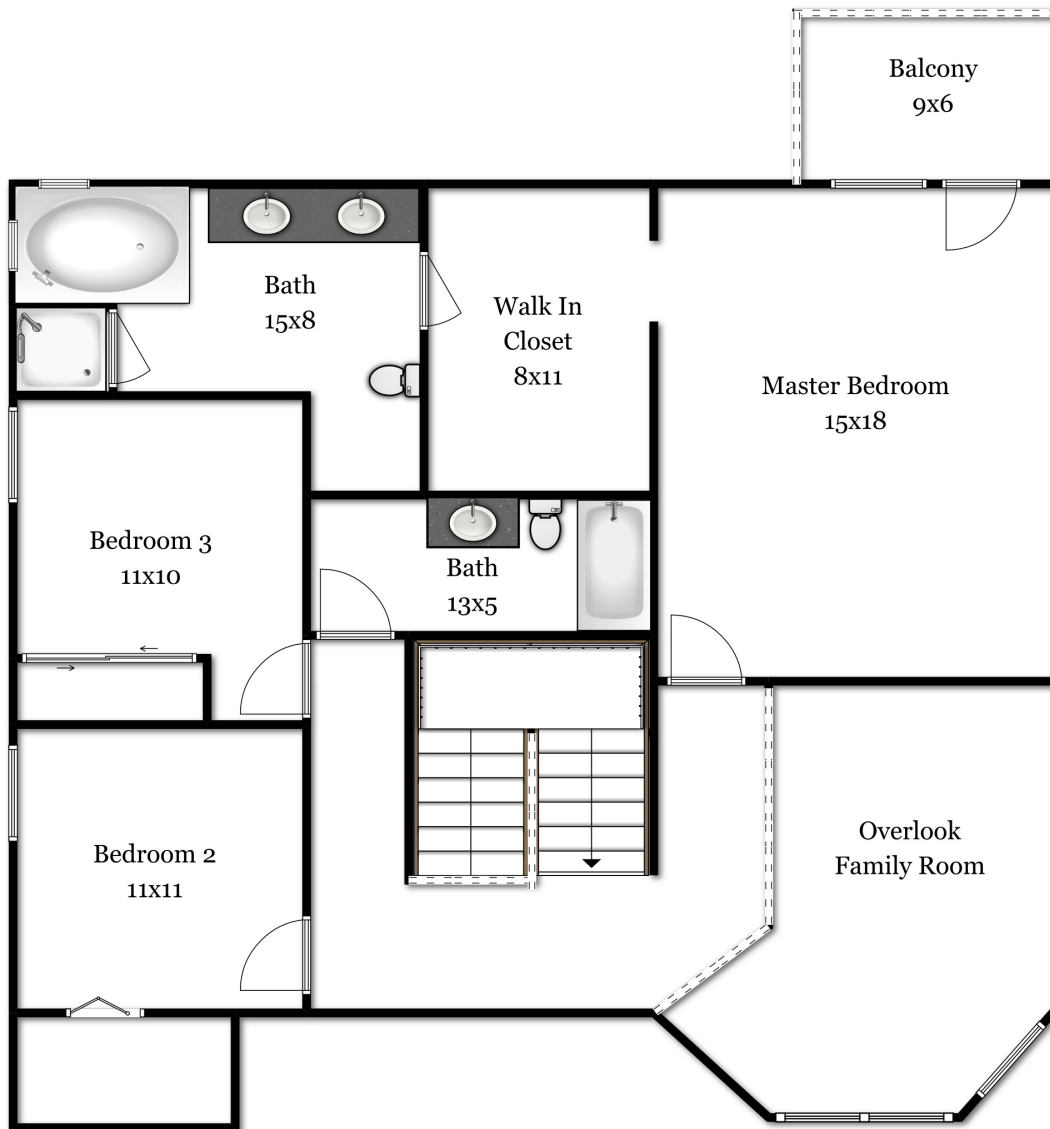

## First Floor

*Amy Mullen*  
*RE/MAX Professionals*  
*(617) 899-2146*

 **BEST VIEW**  
IMAGING  
Showcase your listing from its Best View

Plans for marketing purposes only. All measurements are approximate.

## Second Floor

*Amy Mullen*  
*RE/MAX Professionals*  
*(617) 899-2146*

 **BEST VIEW**  
IMAGING  
Showcase your listing from its Best View

Plans for marketing purposes only. All measurements are approximate.