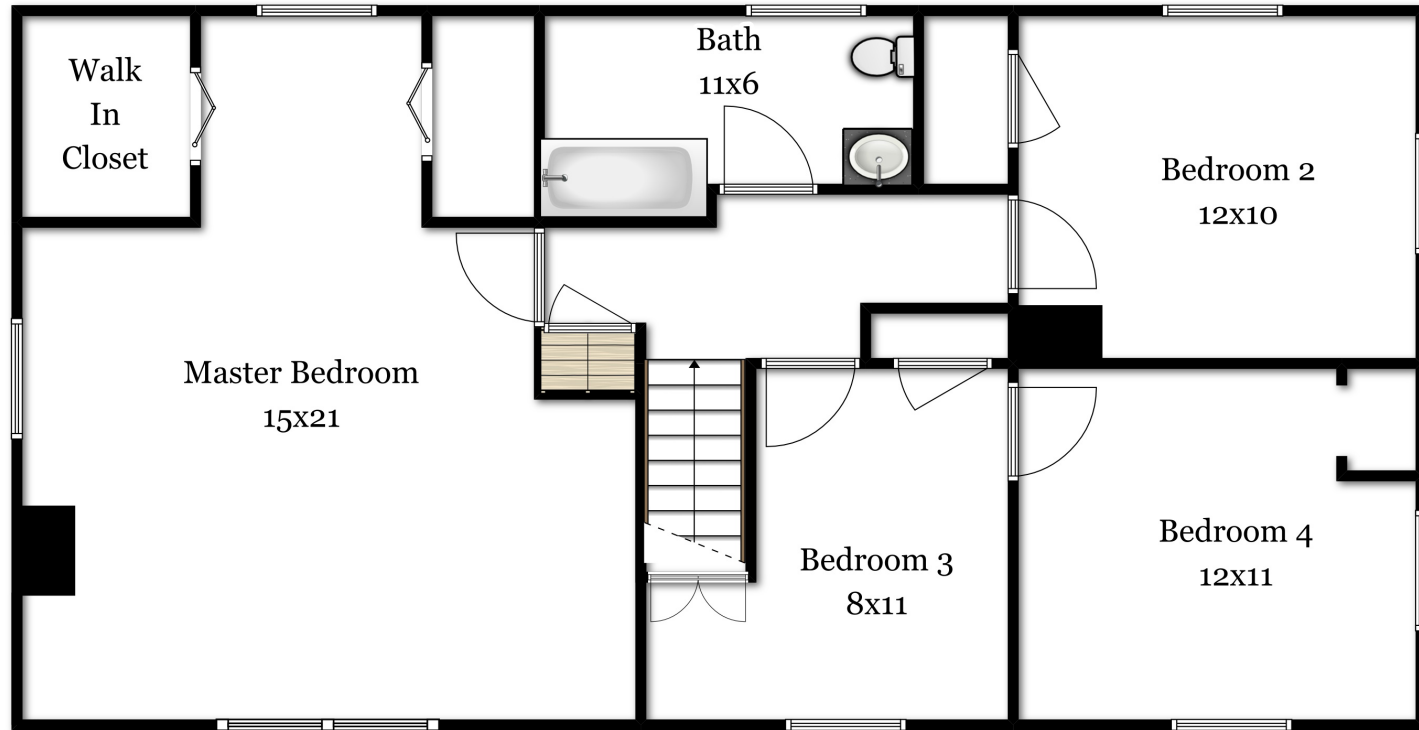

341 Red Acre Road Stow, MA

First Floor

341 Red Acre Road

Stow, MA

Second Floor

341 Red Acre Road

Stow, MA

Lower Level

341 Red Acre Road Stow, MA

Garage