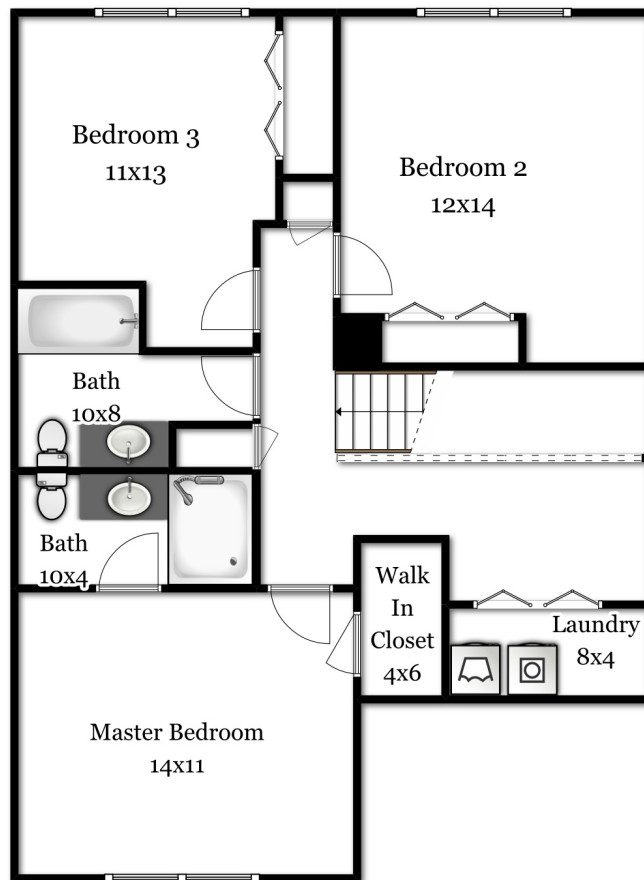

South End Woods Townhouse

Right side

Leominster MA

First Floor

Showcase your listing from its Best View

Plans for marketing purposes only.
All measurements are approximate.

South End Woods Townhouse
Left side
Leominster MA
Second Floor

Showcase your listing from its Best View

Plans for marketing purposes only.
All measurements are approximate.

South End Woods Townhouse
Left side
Leominster MA
Lower Level

Showcase your listing from its Best View

Plans for marketing purposes only.
All measurements are approximate.