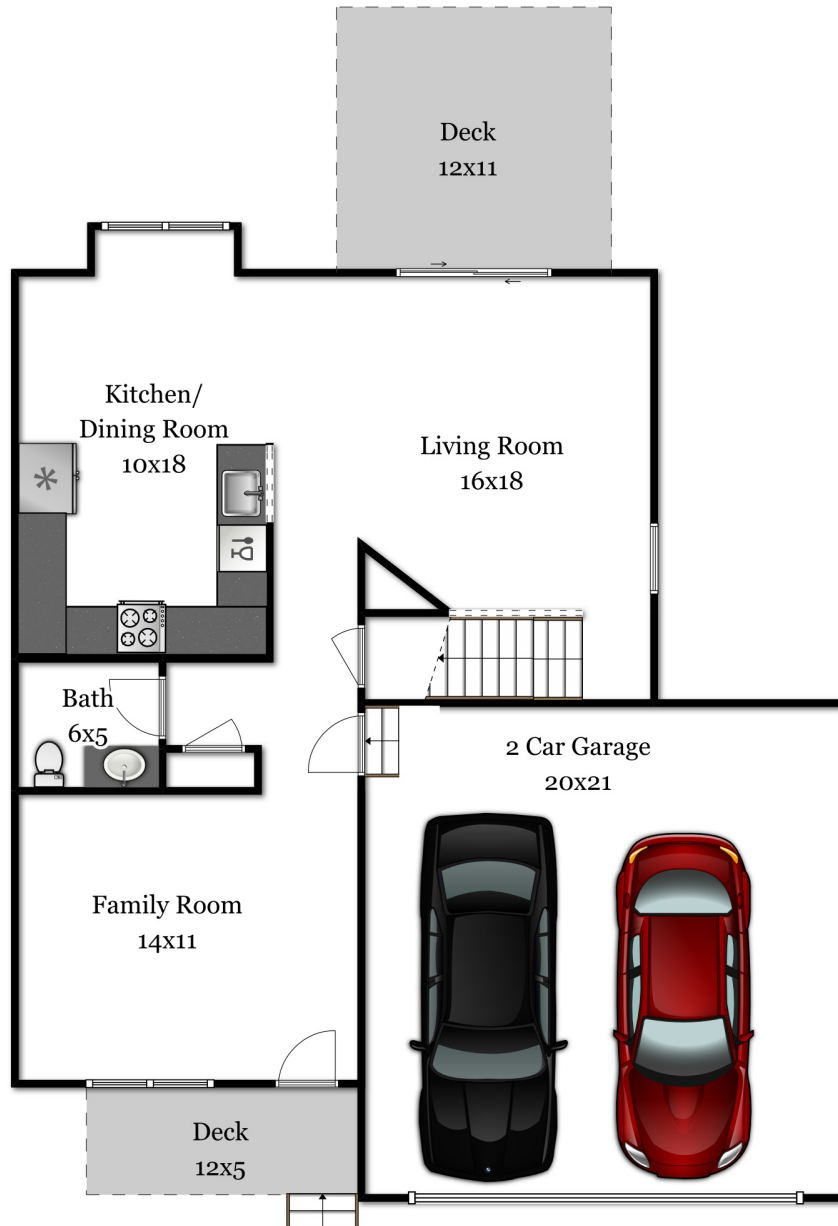

South End Woods Townhouse

Right side

Leominster MA

First Floor

Showcase your listing from its Best View

Plans for marketing purposes only.
All measurements are approximate.

South End Woods Townhouse
Left side
Leominster MA
Second Floor

Showcase your listing from its Best View

Plans for marketing purposes only.
All measurements are approximate.

South End Woods Townhouse
Left side
Leominster MA
Lower Level

Showcase your listing from its Best View

Plans for marketing purposes only.
All measurements are approximate.