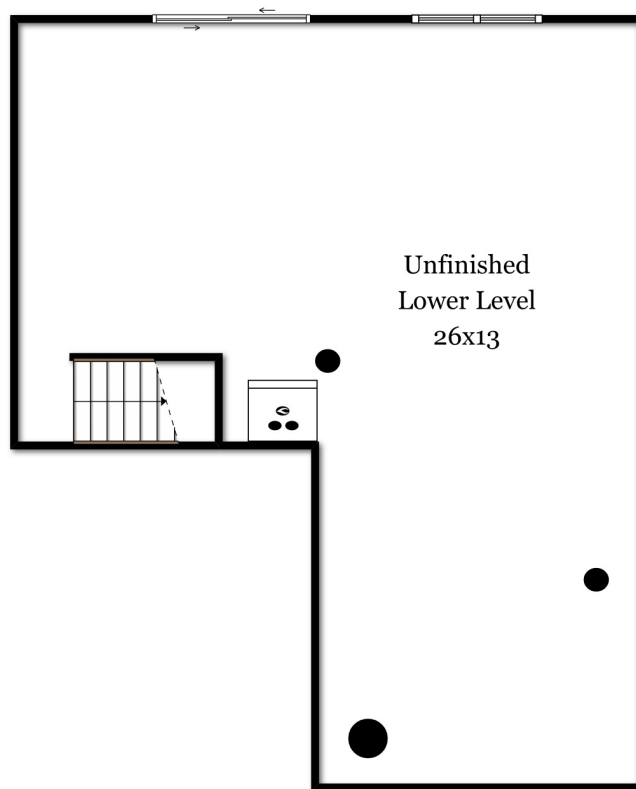

South End Woods Townhouse

Left side

Leominster MA

First Floor

Showcase your listing from its Best View

Plans for marketing purposes only.
All measurements are approximate.

South End Woods Townhouse
Left side
Leominster MA
Second Floor

Showcase your listing from its Best View

Plans for marketing purposes only.
All measurements are approximate.

South End Woods Townhouse
Left side
Leominster MA
Lower Level

Showcase your listing from its Best View

Plans for marketing purposes only.
All measurements are approximate.