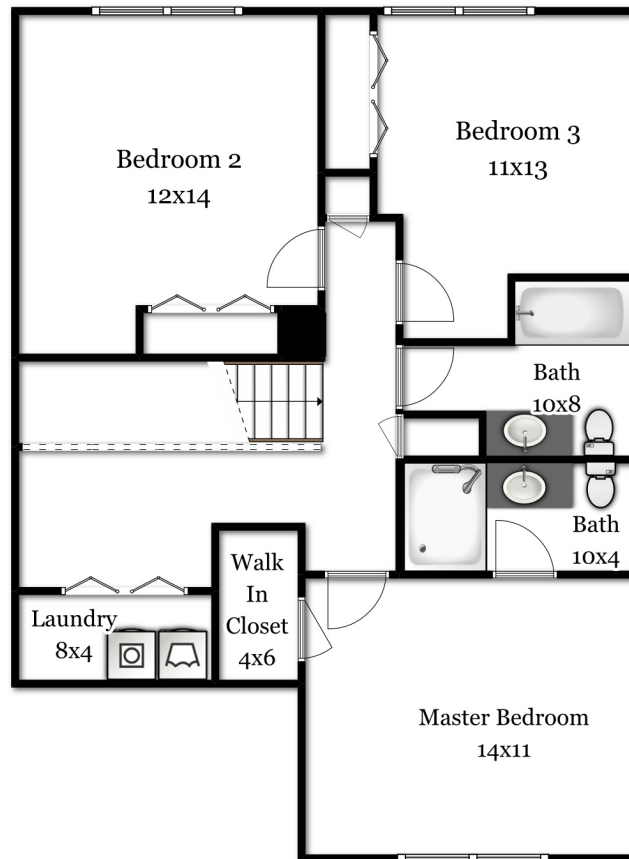

South End Woods Townhouse

Left side

Leominster MA

First Floor

Showcase your listing from its Best View

Plans for marketing purposes only.
All measurements are approximate.

South End Woods Townhouse
Left side
Leominster MA
Second Floor

Showcase your listing from its Best View

Plans for marketing purposes only.
All measurements are approximate.

South End Woods Townhouse
Left side
Leominster MA
Lower Level

Showcase your listing from its Best View

Plans for marketing purposes only.
All measurements are approximate.