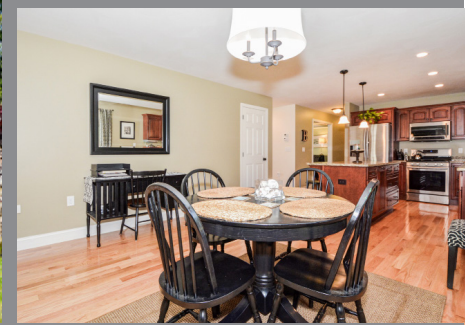

9 NASS FARM ROAD

LEOMINSTER, MA 01453

Photos and Flyer provided by Best View Imaging

Beautiful Cape style home with two car garage and front porch. Well maintained 8 room, 4 bedroom, 2.5 bath home located on a flat lot. Hardwood floors throughout the first floor, tiled bathrooms and wall to wall carpet in the bedroom. The kitchen offers an open floor plan with eat in area, large working island with granite counter tops and high end Samsung stainless steel appliances. The kitchen also opens into the large family room with sliding doors opening to the back patio. Large master suite with master bath, walk in closets and laundry room. Located on the basement level is a finished basement for additional game room or family room to meet any needs. Must see home!