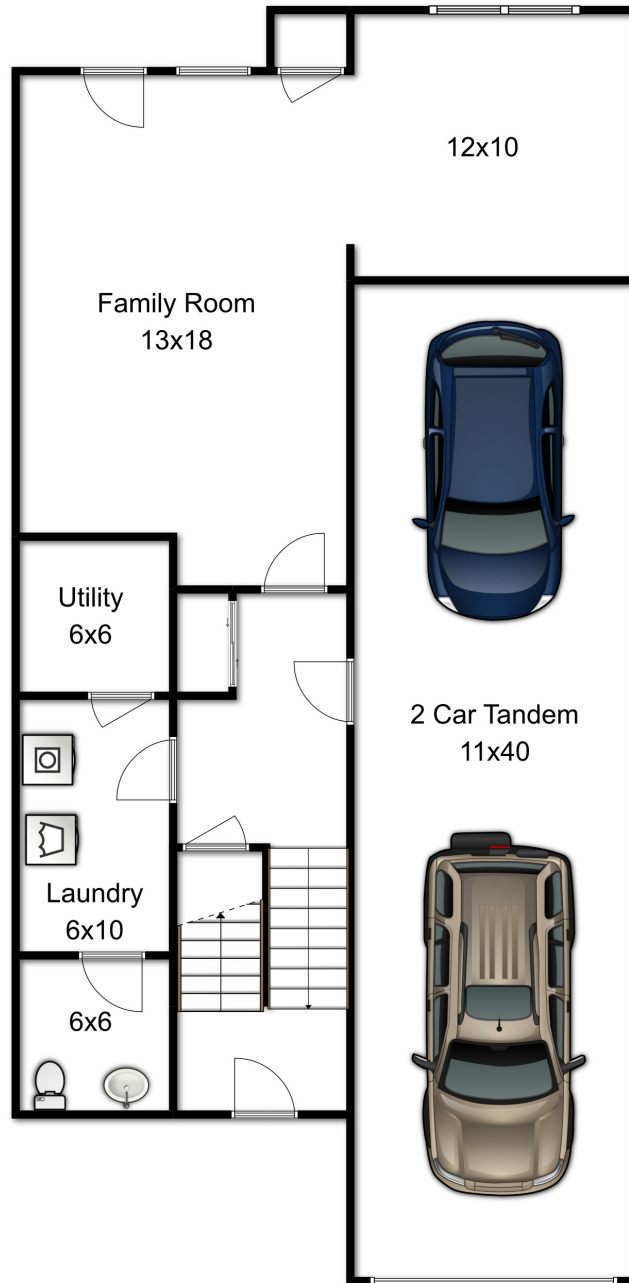

3703 KNIGHTSBRIDGE CLOSE WORCESTER, MA

FIRST FLOOR

3703 KNIGHTSBRIDGE CLOSE WORCESTER, MA

SECOND FLOOR

Plans for marketing purposes only.
All measurements are approximate.

3703 KNIGHTSBRIDGE CLOSE WORCESTER, MA

LOWER FLOOR

Plans for marketing purposes only.
All measurements are approximate.