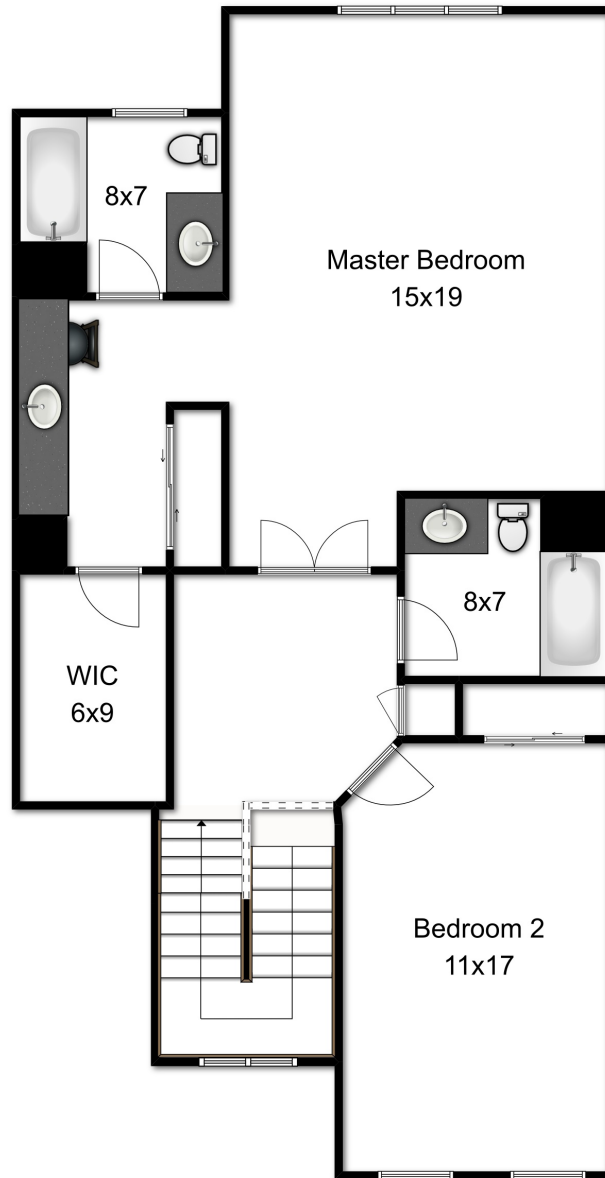

3703 KNIGHTSBRIDGE CLOSE WORCESTER, MA

FIRST FLOOR

3703 KNIGHTSBRIDGE CLOSE WORCESTER, MA

SECOND FLOOR

Plans for marketing purposes only.
All measurements are approximate.

3703 KNIGHTSBRIDGE CLOSE WORCESTER, MA

LOWER FLOOR

Plans for marketing purposes only.
All measurements are approximate.