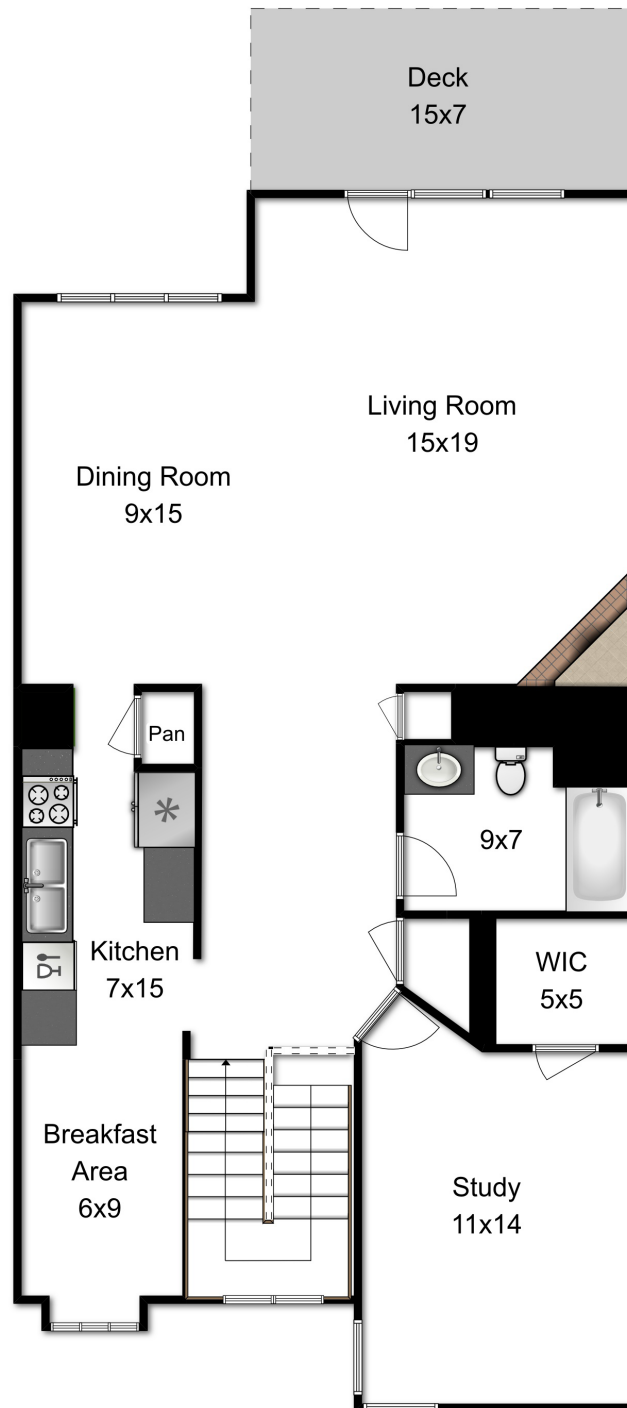

3703 KNIGHTSBRIDGE CLOSE WORCESTER, MA

FIRST FLOOR

3703 KNIGHTSBRIDGE CLOSE WORCESTER, MA

SECOND FLOOR

Plans for marketing purposes only.
All measurements are approximate.

3703 KNIGHTSBRIDGE CLOSE WORCESTER, MA

LOWER FLOOR

Plans for marketing purposes only.
All measurements are approximate.