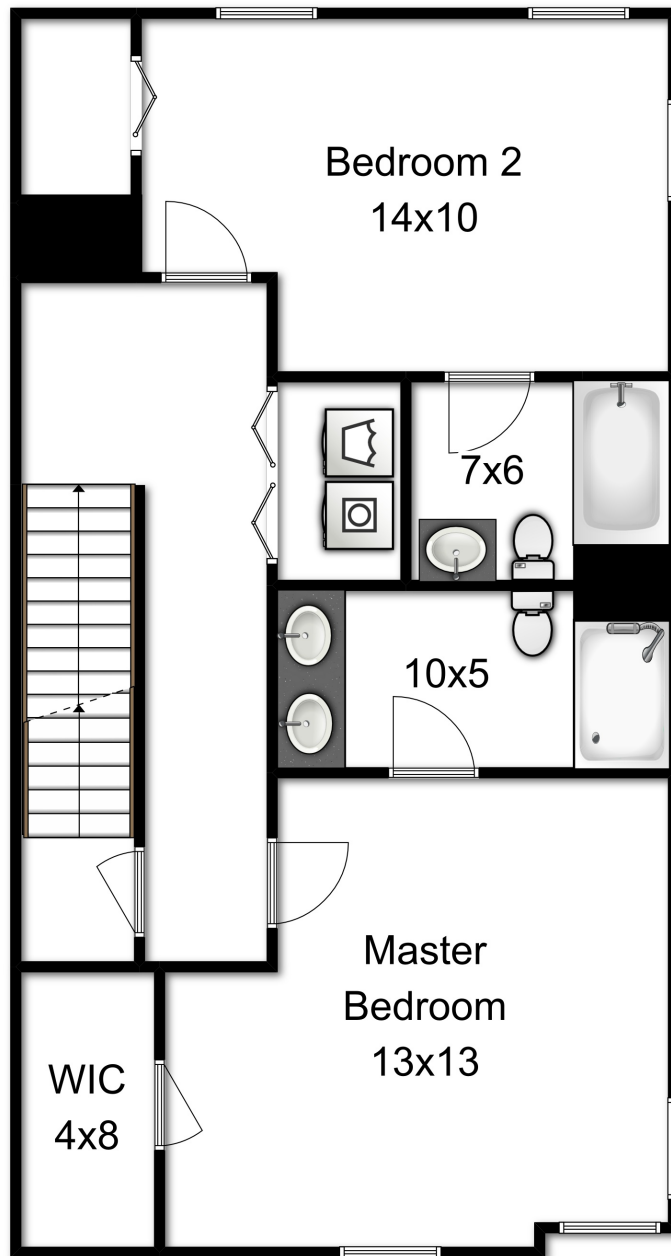

30 RICE LANE | UNIT 16 WORCESTER, MA

FIRST FLOOR

30 RICE LANE | UNIT 16 WORCESTER, MA

SECOND FLOOR

30 RICE LANE | UNIT 16 WORCESTER, MA

LOFT

30 RICE LANE | UNIT 16 WORCESTER, MA

LOWER FLOOR