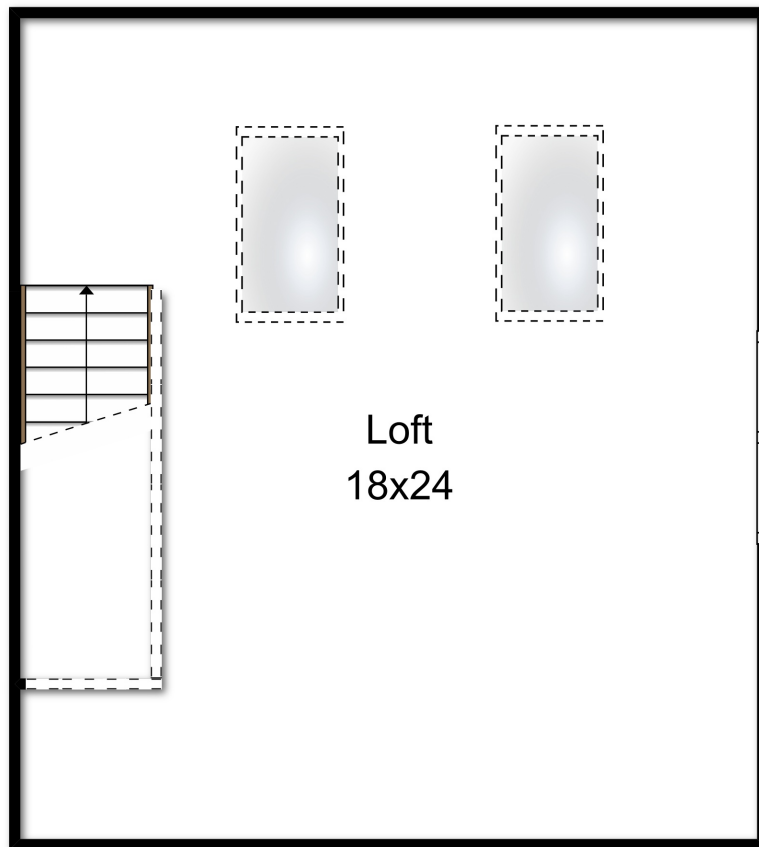

30 RICE LANE | UNIT 16 WORCESTER, MA

FIRST FLOOR

30 RICE LANE | UNIT 16 WORCESTER, MA

SECOND FLOOR

30 RICE LANE | UNIT 16 WORCESTER, MA

LOFT

30 RICE LANE | UNIT 16 WORCESTER, MA

LOWER FLOOR