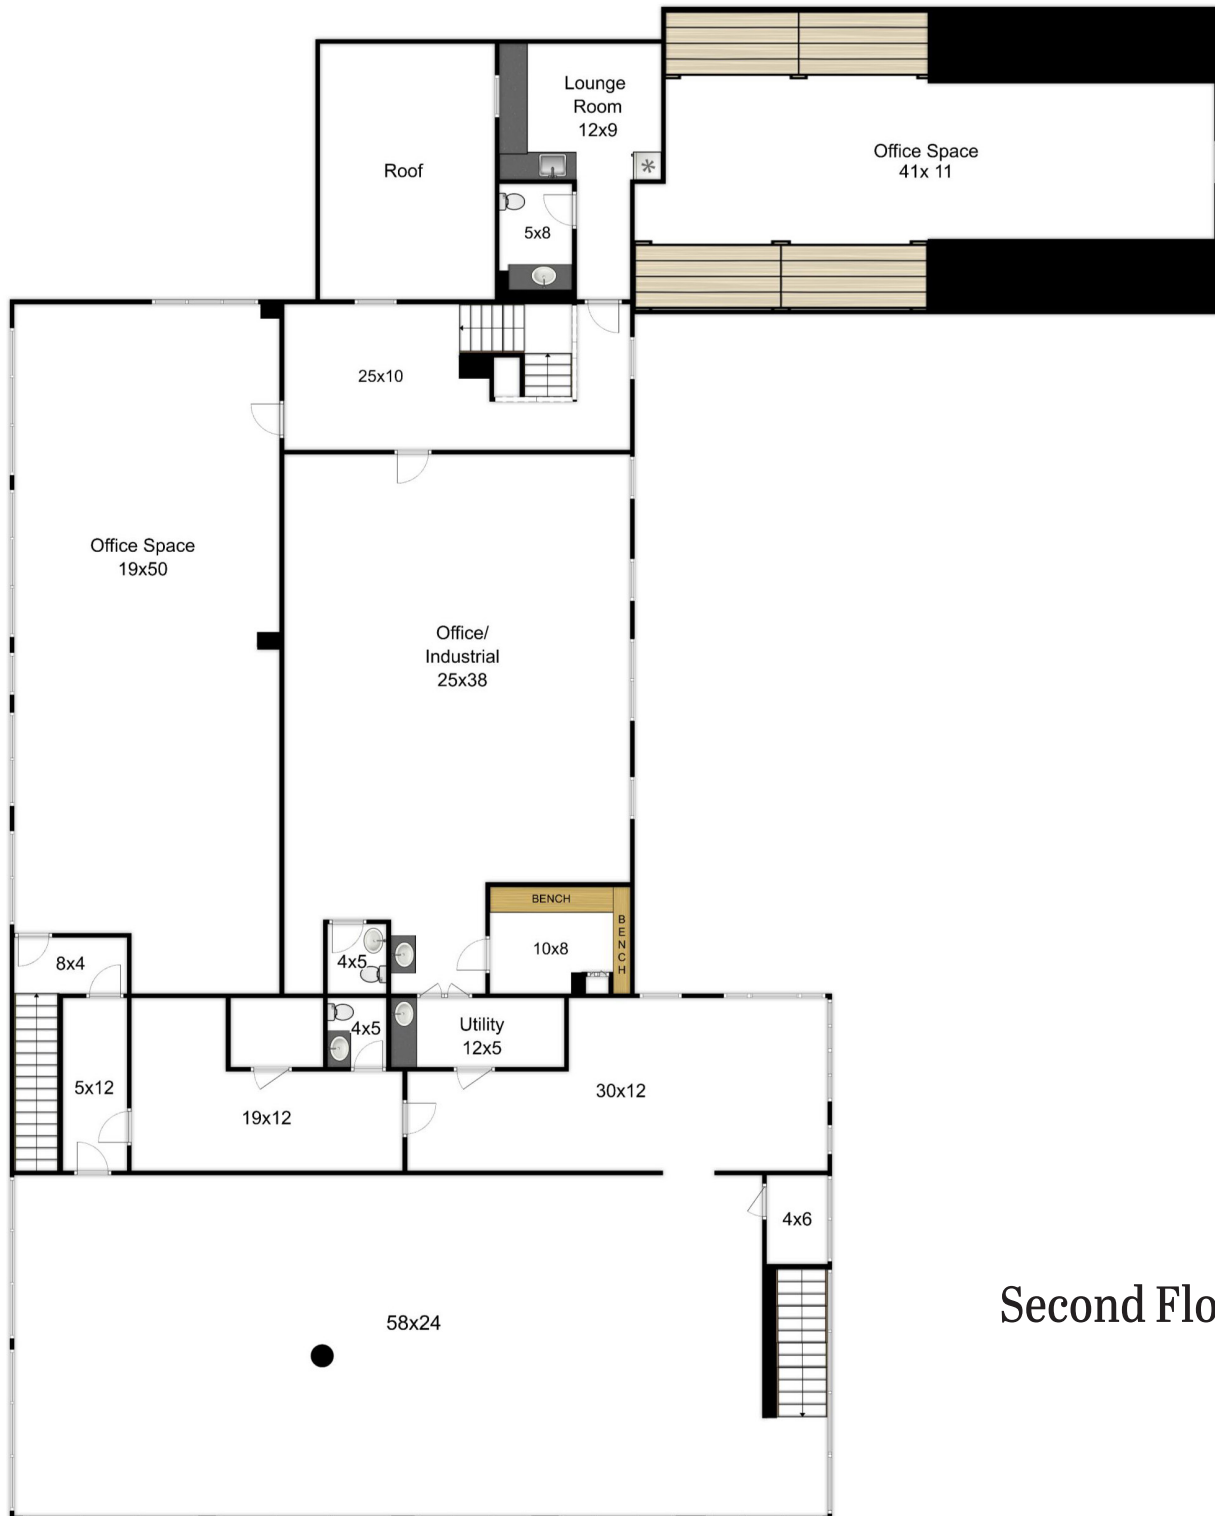

173 Grove Street

Worcester, MA 01605

First Floor

Doug Frost | dfrost@salisburypond.com

173 Grove Street

Worcester, MA 01605

Second Floor

Doug Frost | dfrost@salisburypond.com