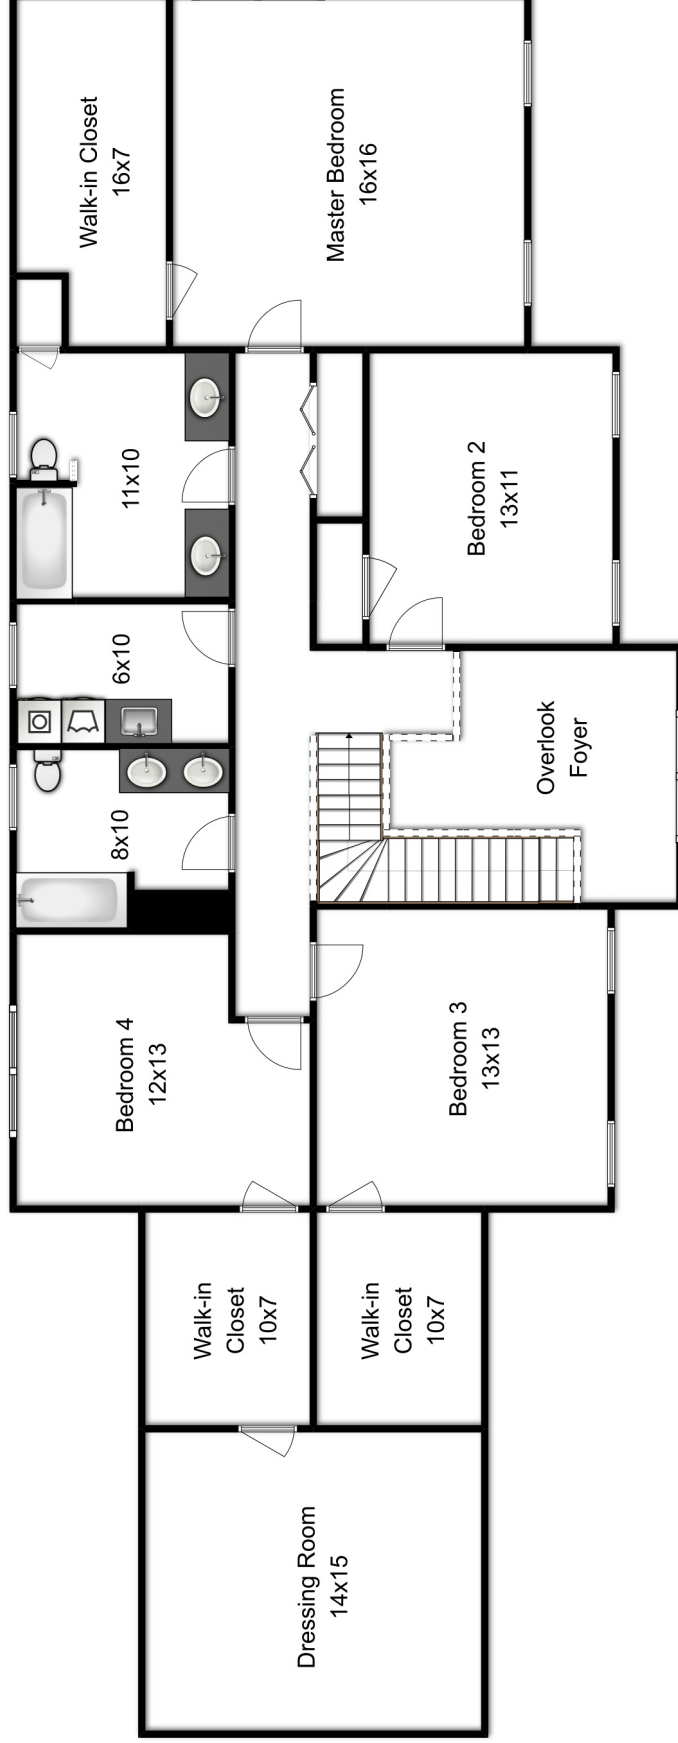

328 Groton Road

Westford, MA 01886

First Floor

Disclaimer: Floor Plans are for marketing purposes only. All rooms and measurements are approximate. Floor Plan by Best View Imaging

328 Groton Road

Westford, MA 01886

Second Floor

328 Groton Road

Westford, MA 01886

Lower Floor