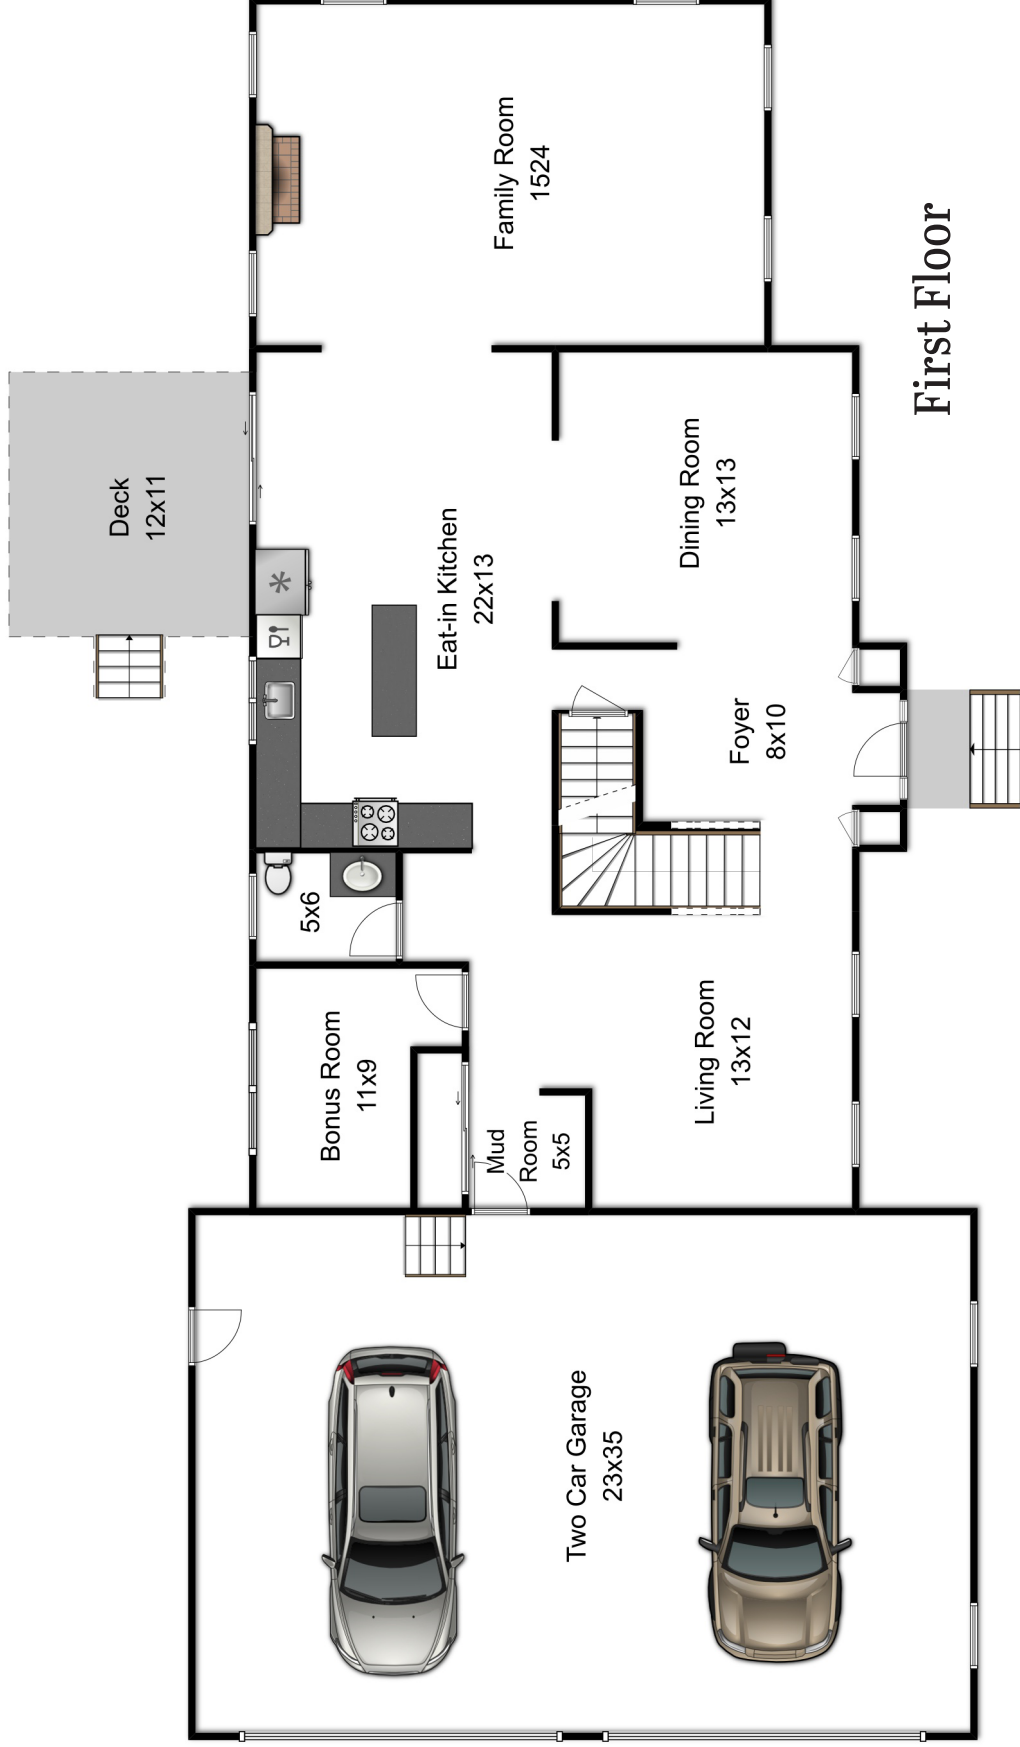

328 Groton Road

Westford, MA 01886

First Floor

Disclaimer: Floor Plans are for marketing purposes only. All rooms and measurements are approximate. Floor Plan by Best View Imaging

328 Groton Road

Westford, MA 01886

Second Floor

328 Groton Road

Westford, MA 01886

Lower Floor