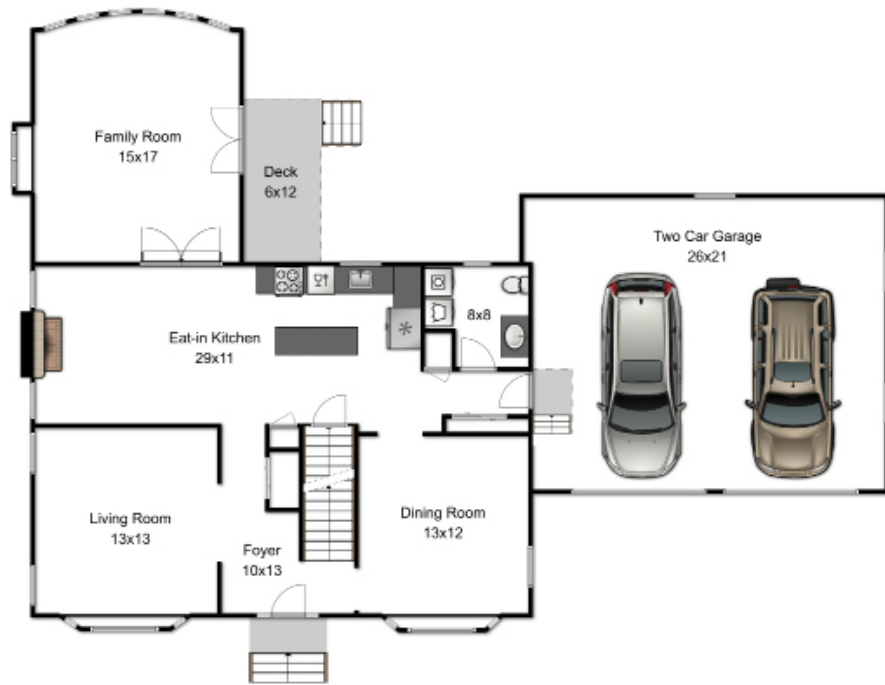

4 Greenbrier Drive

Westford, MA 01886

First Floor

Second Floor

Lower Floor

4 Bedroom | 2.5 Bath

In the heart of one of Westford's largest and most desirable neighborhoods this classic Hick's built 4 bedroom 2.5 bathroom center entrance colonial, has an oversized eat in kitchen right in the middle of the home, with granite counters, hardwood floors and stainless steel appliances with gas cooking. The french doors lead to the bright family room with windows overlooking the backyard and access to the deck. The master bedroom has an updated bath with double sink, granite and tile. The 3 other bedrooms are all spacious and bright. All bathrooms were updated in 2011! The finished basement offers the perfect space for a playroom, media room, home office or gym; the options are endless. New roof installed in 2011 and replacement windows are only 8 years old! Come see this great home for yourself! Hitchin' Post Greens is a large neighborhood with miles of sidewalks and community fields, minutes from top rated Westford schools, shopping and commuter routes. What more could you ask for!

4 Greenbriar Drive

4 Bedroom | 2.5 Bath