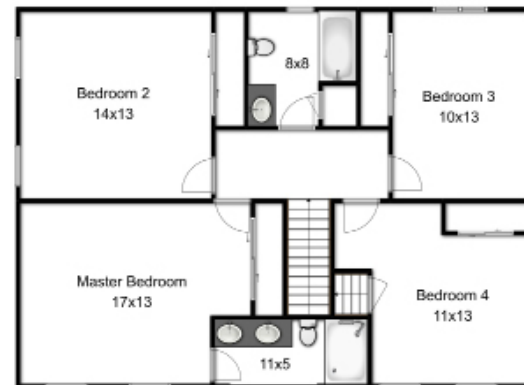

4 Greenbrier Drive

Westford, MA 01886

First Floor

Second Floor

Lower Floor

4 Bedroom | 2.5 Bath

In the heart of one of Westford's largest and most desirable neighborhoods this classic Hick's built 4 bedroom 2.5 bathroom center entrance colonial, has an oversized eat in kitchen right in the middle of the home, with granite counters, hardwood floors and stainless steel appliances with gas cooking. The french doors lead to the bright family room with windows overlooking the backyard and access to the deck. The master bedroom has an updated bath with double sink, granite and tile. The 3 other bedrooms are all spacious and bright. All bathrooms were updated in 2011! The finished basement offers the perfect space for a playroom, media room, home office or gym; the options are endless. New roof installed in 2011 and replacement windows are only 8 years old! Come see this great home for yourself! Hitchin' Post Greens is a large neighborhood with miles of sidewalks and community fields, minutes from top rated Westford schools, shopping and commuter routes. What more could you ask for!

4 Greenbriar Drive

4 Bedroom | 2.5 Bath