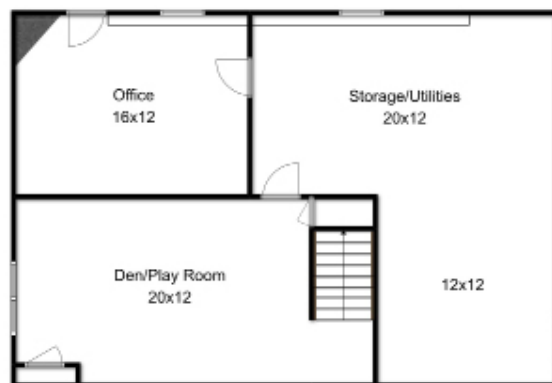

4 Greenbrier Drive

Westford, MA 01886

First Floor

Second Floor

Lower Floor

4 Bedroom | 2.5 Bath

In the heart of one of Westford's largest and most desirable neighborhoods this classic Hick's built 4 bedroom 2.5 bathroom center entrance colonial, has an oversized eat in kitchen right in the middle of the home, with granite counters, hardwood floors and stainless steel appliances with gas cooking. The french doors lead to the bright family room with windows overlooking the backyard and access to the deck. The master bedroom has an updated bath with double sink, granite and tile. The 3 other bedrooms are all spacious and bright. All bathrooms were updated in 2011! The finished basement offers the perfect space for a playroom, media room, home office or gym; the options are endless. New roof installed in 2011 and replacement windows are only 8 years old! Come see this great home for yourself! Hitchin' Post Greens is a large neighborhood with miles of sidewalks and community fields, minutes from top rated Westford schools, shopping and commuter routes. What more could you ask for!

4 Greenbriar Drive

4 Bedroom | 2.5 Bath