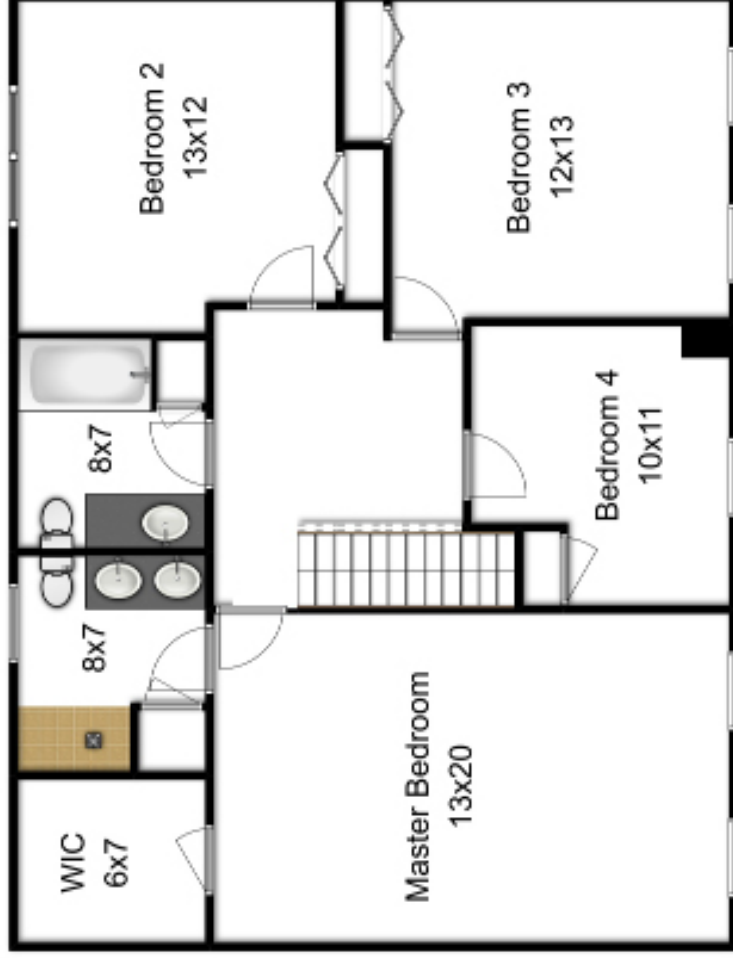

42 White Pond Road

Stow, MA 01775

First Floor

42 White Pond Road

Stow, MA 01775

Second Floor

42 White Pond Road

Stow, MA 01775

Lower Floor