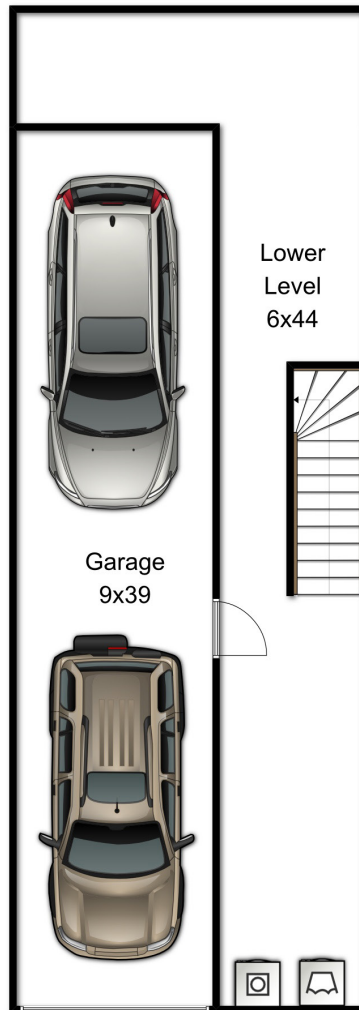

65 Morse Street | Unit 65

Watertown, MA 02472

First Floor

65 Morse Street | Unit 65

Watertown, MA 02472

Second Floor

65 Morse Street | Unit 65

Watertown, MA 02472

Lower Floor