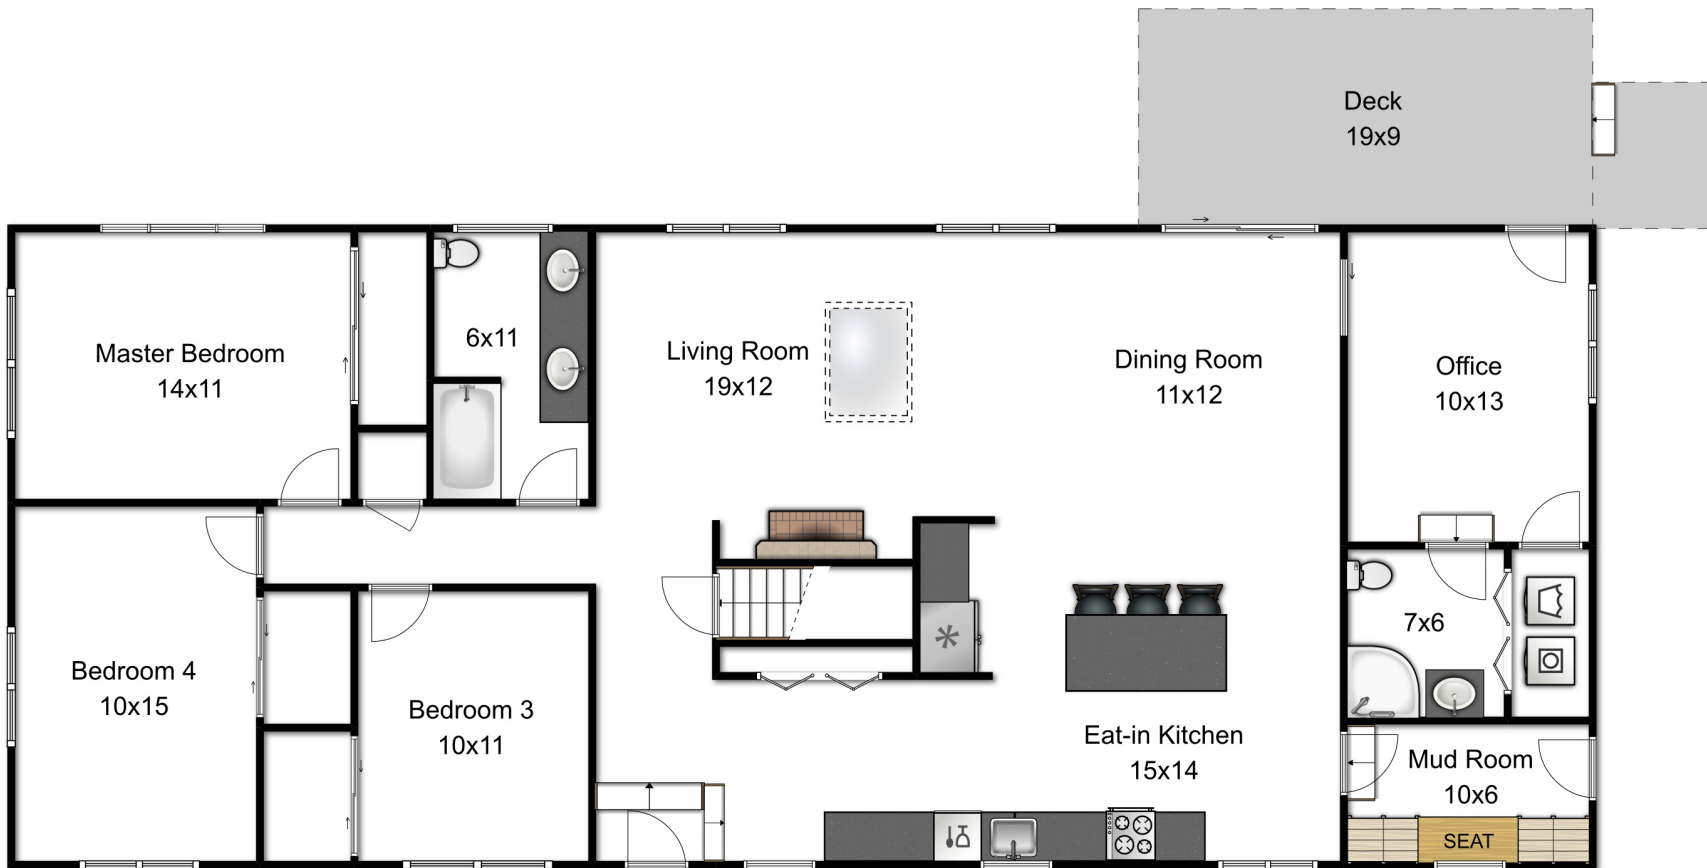

481 Cross Street

Carlisle, MA 01741

First Floor