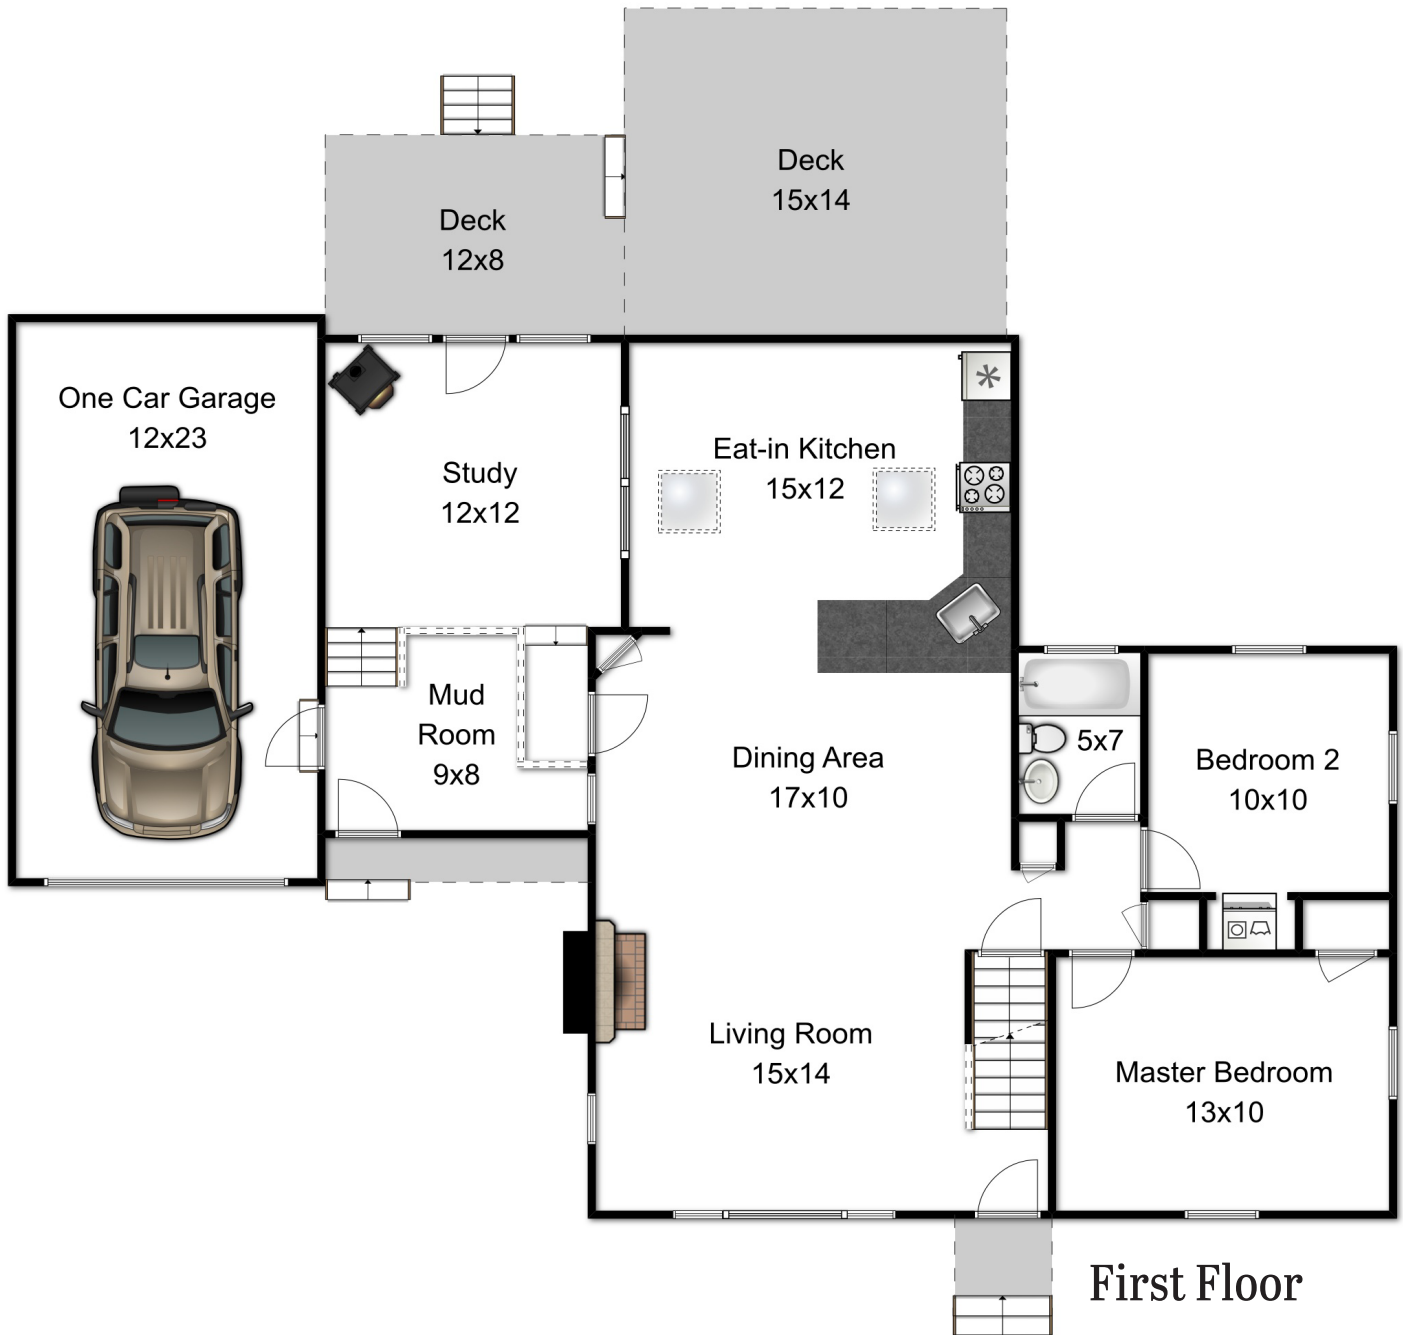

12 Webber Avenue

Bedford, MA 01730

12 Webber Avenue

Bedford, MA 01730

Second Floor

12 Webber Avenue

Bedford, MA 01730

Lower Floor