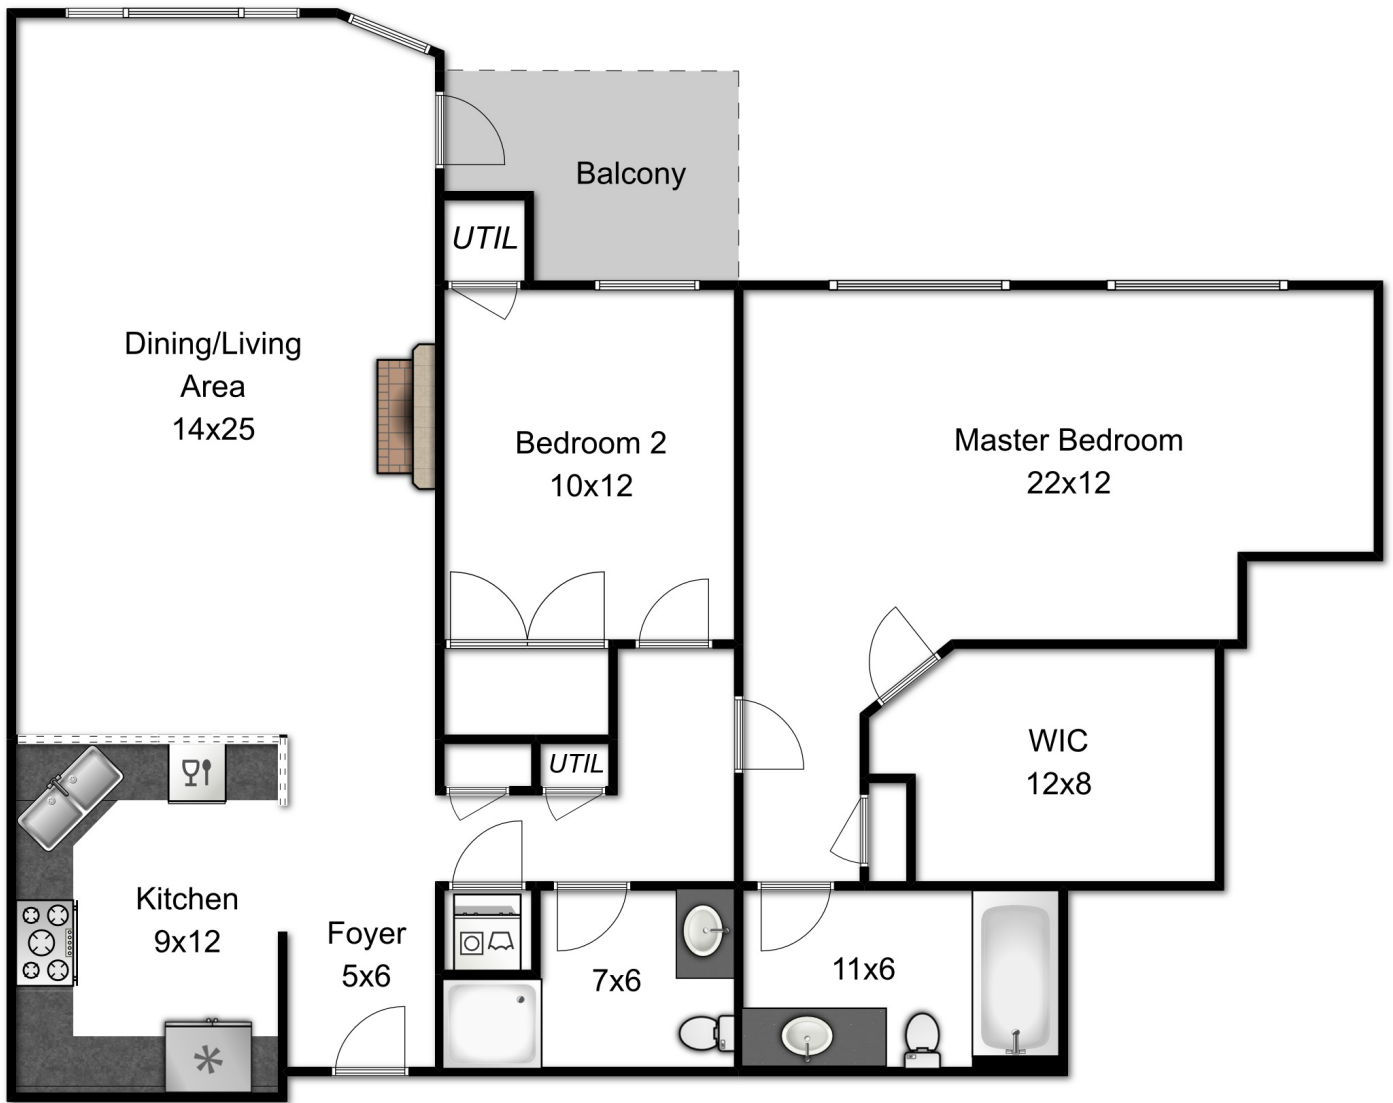

295 Salem Place

Woburn, MA 01801

Main Floor

Amy Mullen of Re/Max Professional Associates | (617)-899-2146 | Amymullen@remax.net

Disclaimer:
Floor Plans are for marketing purposes only. All rooms and measurements are approximate.
Floor Plan by Best View Imaging