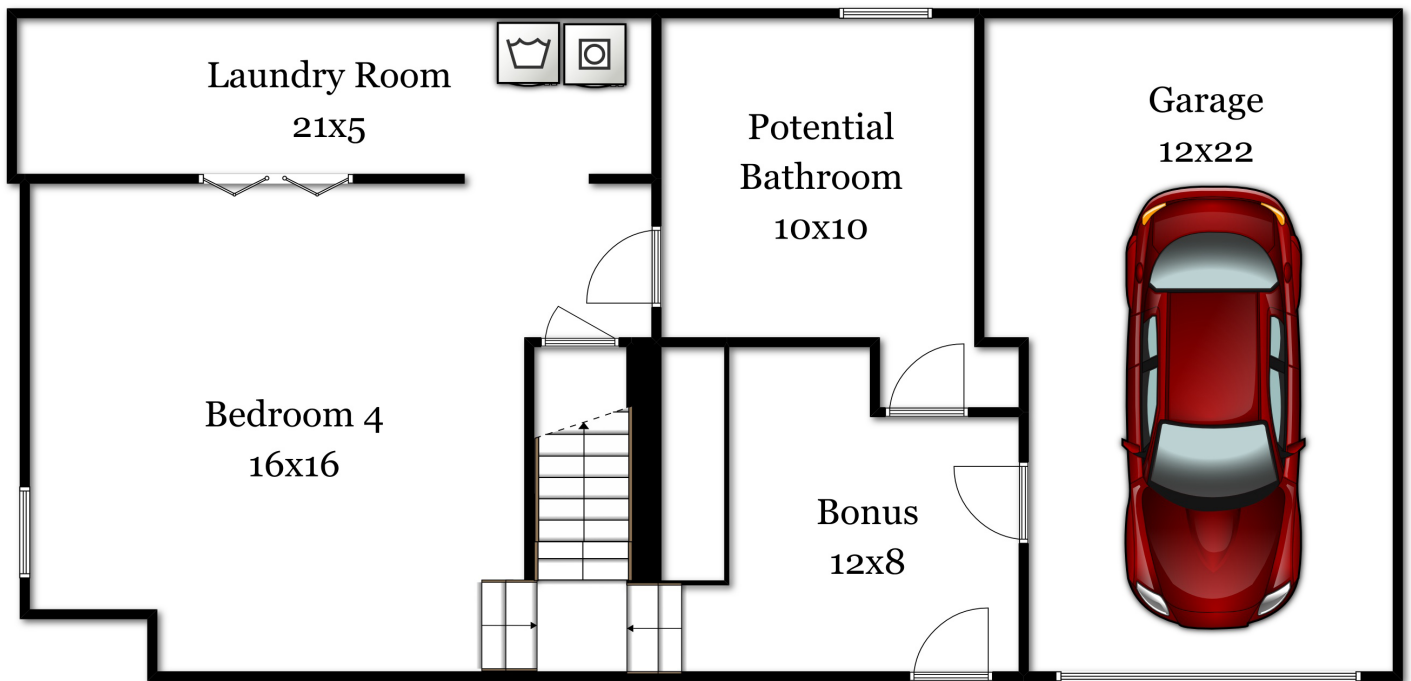

71 Wilson Street

Clinton, MA 01510

First Floor

Amy Mullen of Re/Max Professional Associates | (617)-899-2146 | Amymullen@remax.net

Disclaimer:
Floor Plans are for marketing purposes only. All rooms and measurements are approximate.
Floor Plan by Best View Imaging

71 Wilson Street

Clinton, MA 01510

Lower Floor

Amy Mullen of Re/Max Professional Associates | (617)-899-2146 | Amymullen@remax.net

Disclaimer:
Floor Plans are for marketing purposes only. All rooms and measurements are approximate.
Floor Plan by Best View Imaging