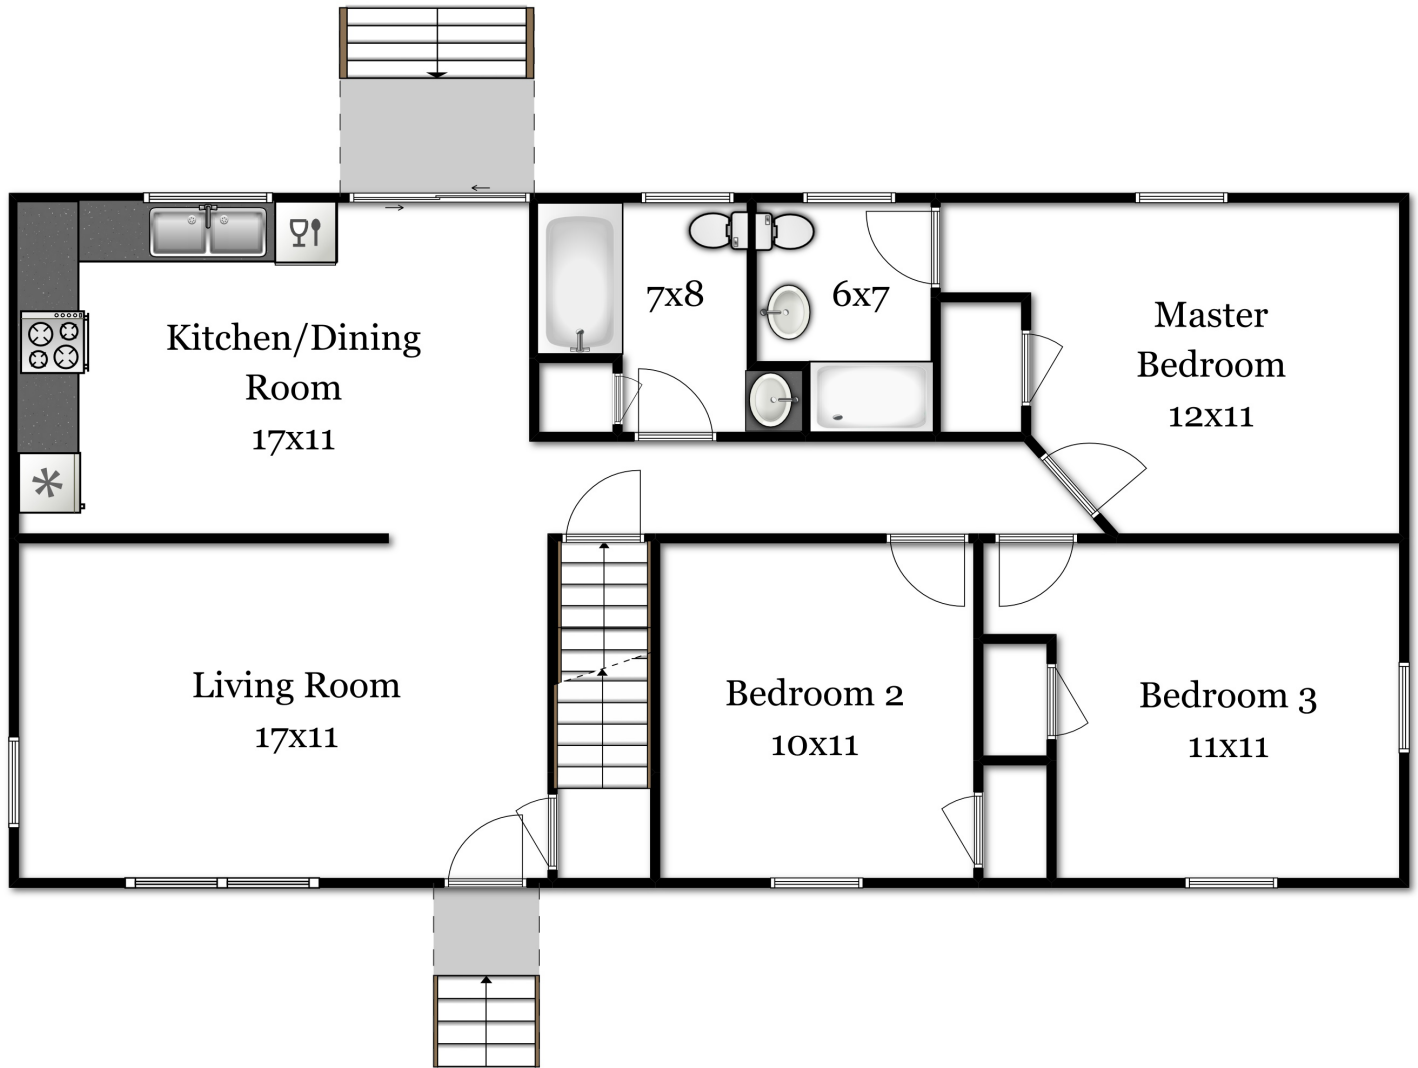

71 Wilson Street

Clinton, MA 01510

First Floor

Amy Mullen of Re/Max Professional Associates | (617)-899-2146 | Amymullen@remax.net

Disclaimer:
Floor Plans are for marketing purposes only. All rooms and measurements are approximate.
Floor Plan by Best View Imaging

71 Wilson Street

Clinton, MA 01510

Lower Floor

Amy Mullen of Re/Max Professional Associates | (617)-899-2146 | Amymullen@remax.net

Disclaimer:
Floor Plans are for marketing purposes only. All rooms and measurements are approximate.
Floor Plan by Best View Imaging