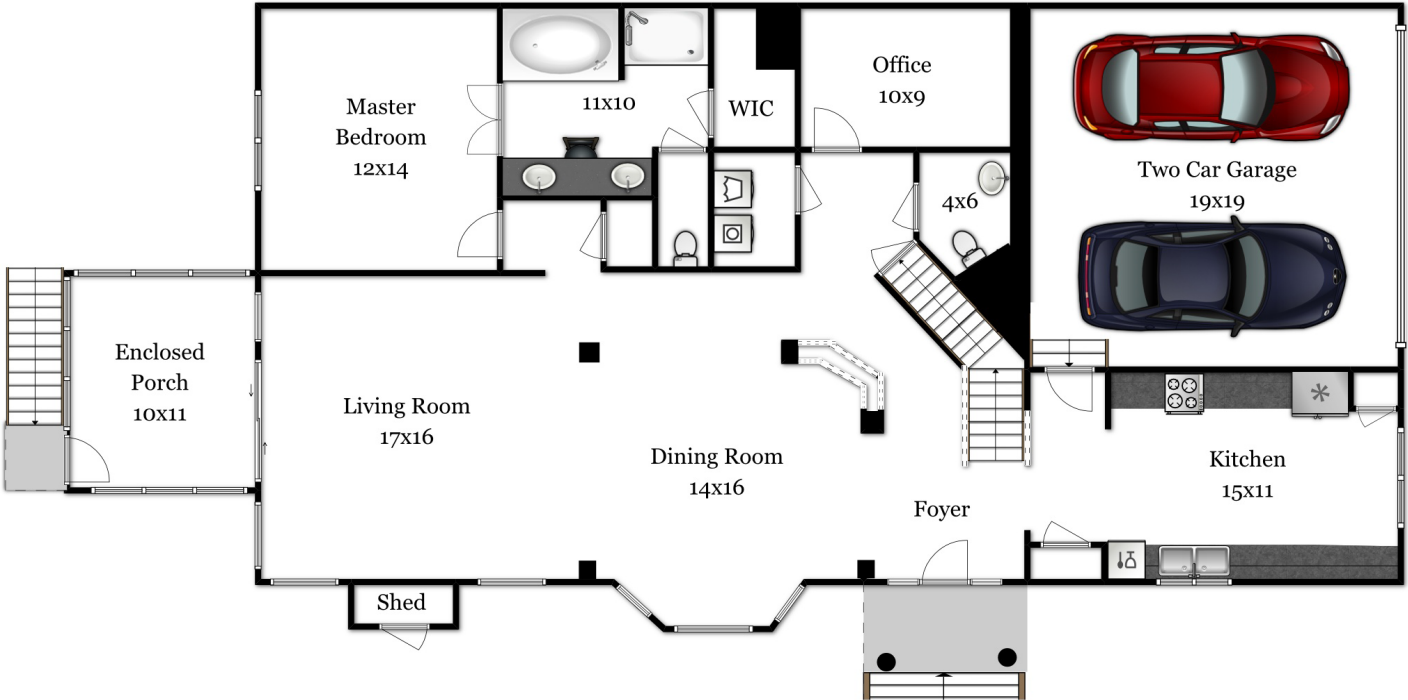

# 35 Arbor Glen Drive

Stow, MA 01775

First Floor

## Second Floor