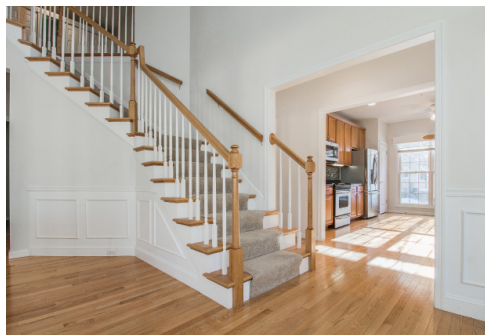

# 35 Arbor Glen Drive

Stow, MA 01775

Spectacular, well-customized & expanded 55+ townhome has the vibe of spacious single family living with upgrades galore! Super sunny, nice open floor plan, tall ceilings, grand foyer and lux appointments. If you love to entertain, this is a dream come true! Large dining room with bay window, wainscotting/moldings opens to living room, gracious foyer, and granite kitchen. Also on the first floor for extra appeal: master bedroom with en suite bath & walk in-closet, 1st floor study, guest half bath, laundry and 3-season sunroom! The loft level is huge with custom built-ins, another bedroom and full bath. The walk-out lower level is a show stopper: large wet bar for entertaining, a family room big enough for a 80" TV adjoins another room (great as a 3rd bedroom/guest space) and additional full bath. Added portico, additional counters and cabinets in kitchen, extra windows, finished LL, & more make this an exceptional opportunity. Friendly 55+ community is well managed.