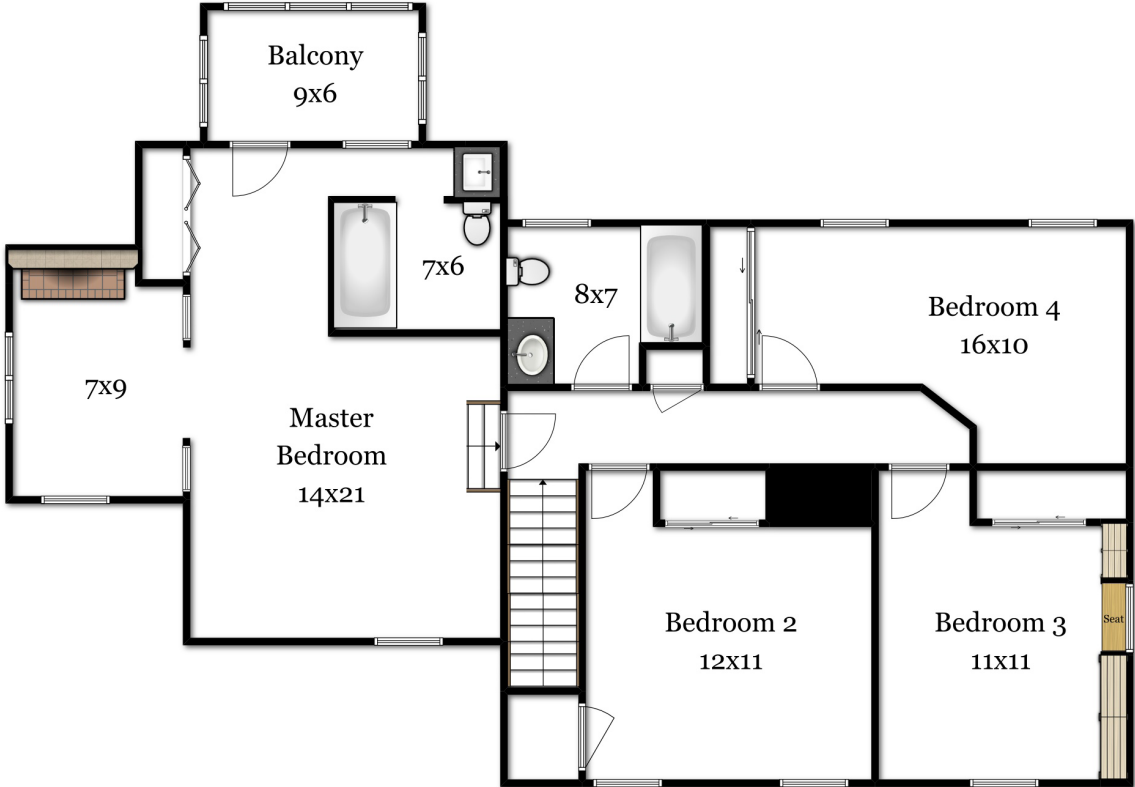

# 41 Gates Lane

Stow, MA 01775

First Floor

# 41 Gates Lane

Stow, MA 01775

Second Floor