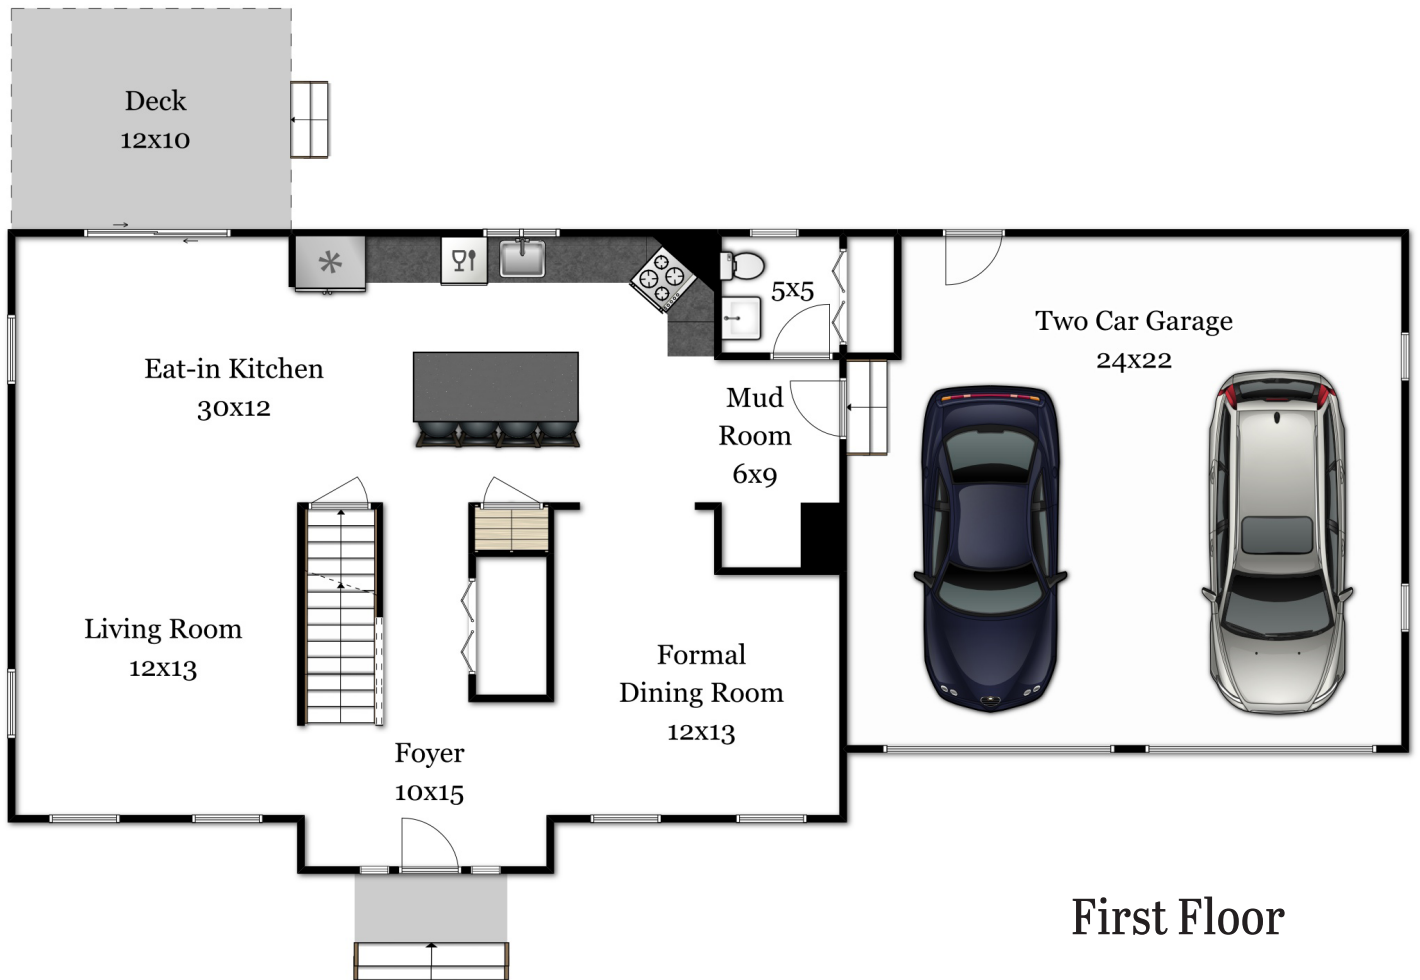

15 Whitetail Crossing

Lunenburg, MA 01462

kw BOSTON
NORTHWEST
KELLERWILLIAMS, REALTY

First Floor

Amy Balewicz of Keller Williams Boston Northwest | (617)-283-5642 | amybalewicz@kw.com

Disclaimer:
Floor Plans are for marketing purposes only. All rooms and measurements are approximate.
Floor Plan by Best View Imaging

15 Whitetail Crossing

Lunenburg, MA 01462

kw BOSTON
NORTHWEST
KELLERWILLIAMS. REALTY

Second Floor

Amy Balewicz of Keller Williams Boston Northwest | (617)-283-5642 | amybalewicz@kw.com

Disclaimer:
Floor Plans are for marketing purposes only. All rooms and measurements are approximate.
Floor Plan by Best View Imaging