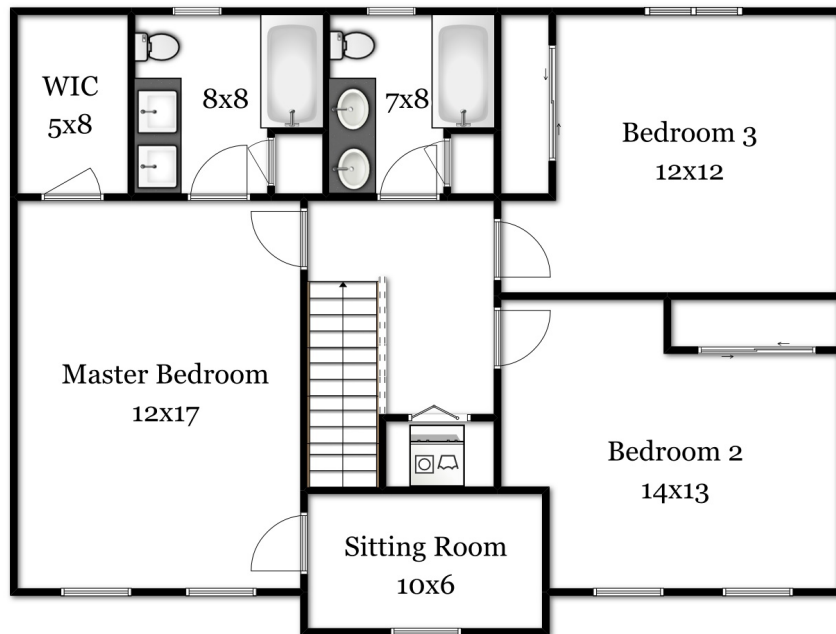

15 Whitetail Crossing

Lunenburg, MA 01462

kw BOSTON
NORTHWEST
KELLERWILLIAMS, REALTY

First Floor

Amy Balewicz of Keller Williams Boston Northwest | (617)-283-5642 | amybalewicz@kw.com

Disclaimer:
Floor Plans are for marketing purposes only. All rooms and measurements are approximate.
Floor Plan by Best View Imaging

15 Whitetail Crossing

Lunenburg, MA 01462

kw BOSTON
NORTHWEST
KELLERWILLIAMS. REALTY

Second Floor

Amy Balewicz of Keller Williams Boston Northwest | (617)-283-5642 | amybalewicz@kw.com

Disclaimer:
Floor Plans are for marketing purposes only. All rooms and measurements are approximate.
Floor Plan by Best View Imaging

15 Whitetail Crossing

Lunenburg, MA 01462

kw BOSTON
NORTHWEST
KELLERWILLIAMS, REALTY

Lower Floor

Amy Balewicz of Keller Williams Boston Northwest | (617)-283-5642 | amybalewicz@kw.com

Disclaimer:
Floor Plans are for marketing purposes only. All rooms and measurements are approximate.
Floor Plan by Best View Imaging