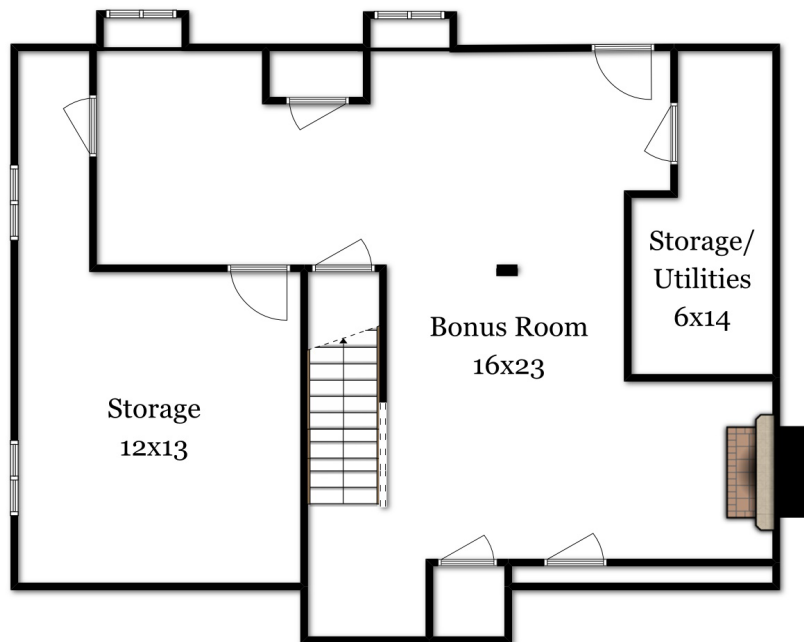

15 Whitetail Crossing

Lunenburg, MA 01462

kw BOSTON
NORTHWEST
KELLERWILLIAMS. REALTY

Second Floor

Amy Balewicz of Keller Williams Boston Northwest | (617)-283-5642 | amybalewicz@kw.com

Disclaimer:
Floor Plans are for marketing purposes only. All rooms and measurements are approximate.
Floor Plan by Best View Imaging

15 Whitetail Crossing

Lunenburg, MA 01462

kw BOSTON
NORTHWEST
KELLERWILLIAMS, REALTY

Lower Floor

Amy Balewicz of Keller Williams Boston Northwest | (617)-283-5642 | amybalewicz@kw.com

Disclaimer:
Floor Plans are for marketing purposes only. All rooms and measurements are approximate.
Floor Plan by Best View Imaging