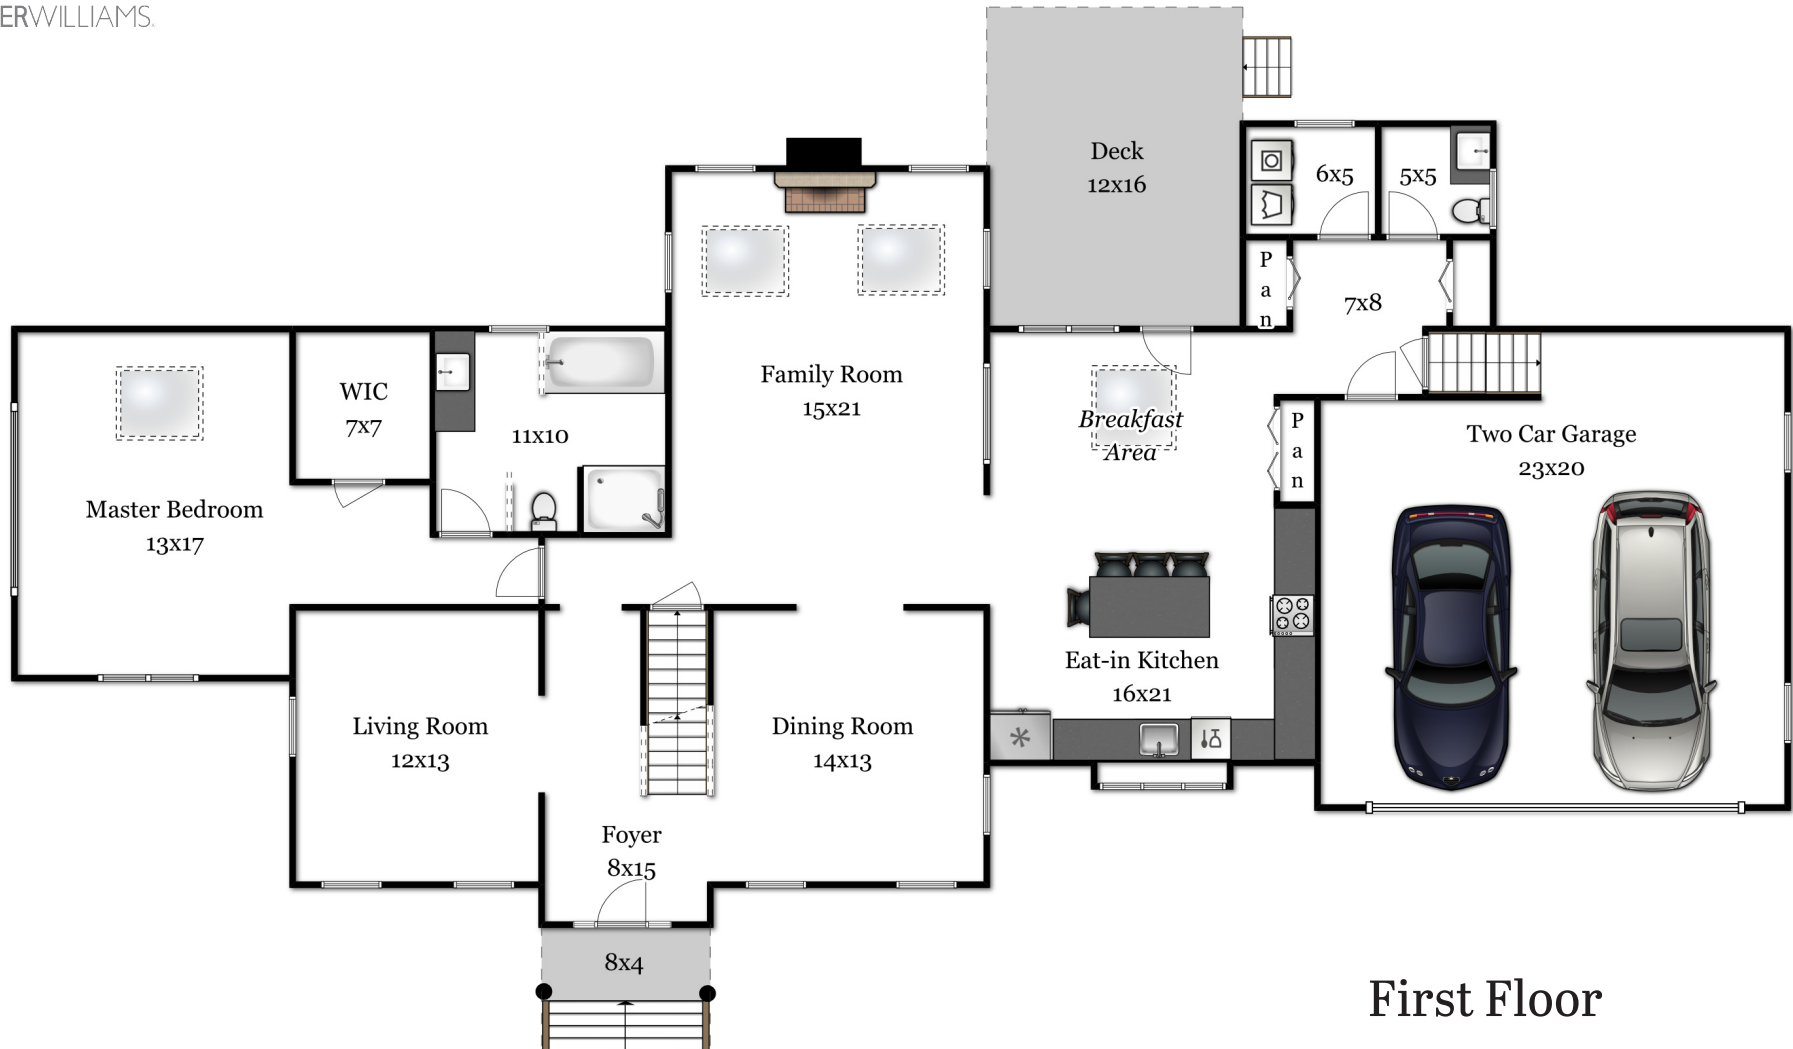

84 Sugar Road

Bolton, MA 01740

First Floor

Deb Kotlarz of Kotlarz Realty Group at Keller Williams Realty | (978)-502-5862 | Deb@KotlarzRealty.com

Disclaimer:
Floor Plans are for marketing purposes only. All rooms and measurements are approximate.
Floor Plan by Best View Imaging