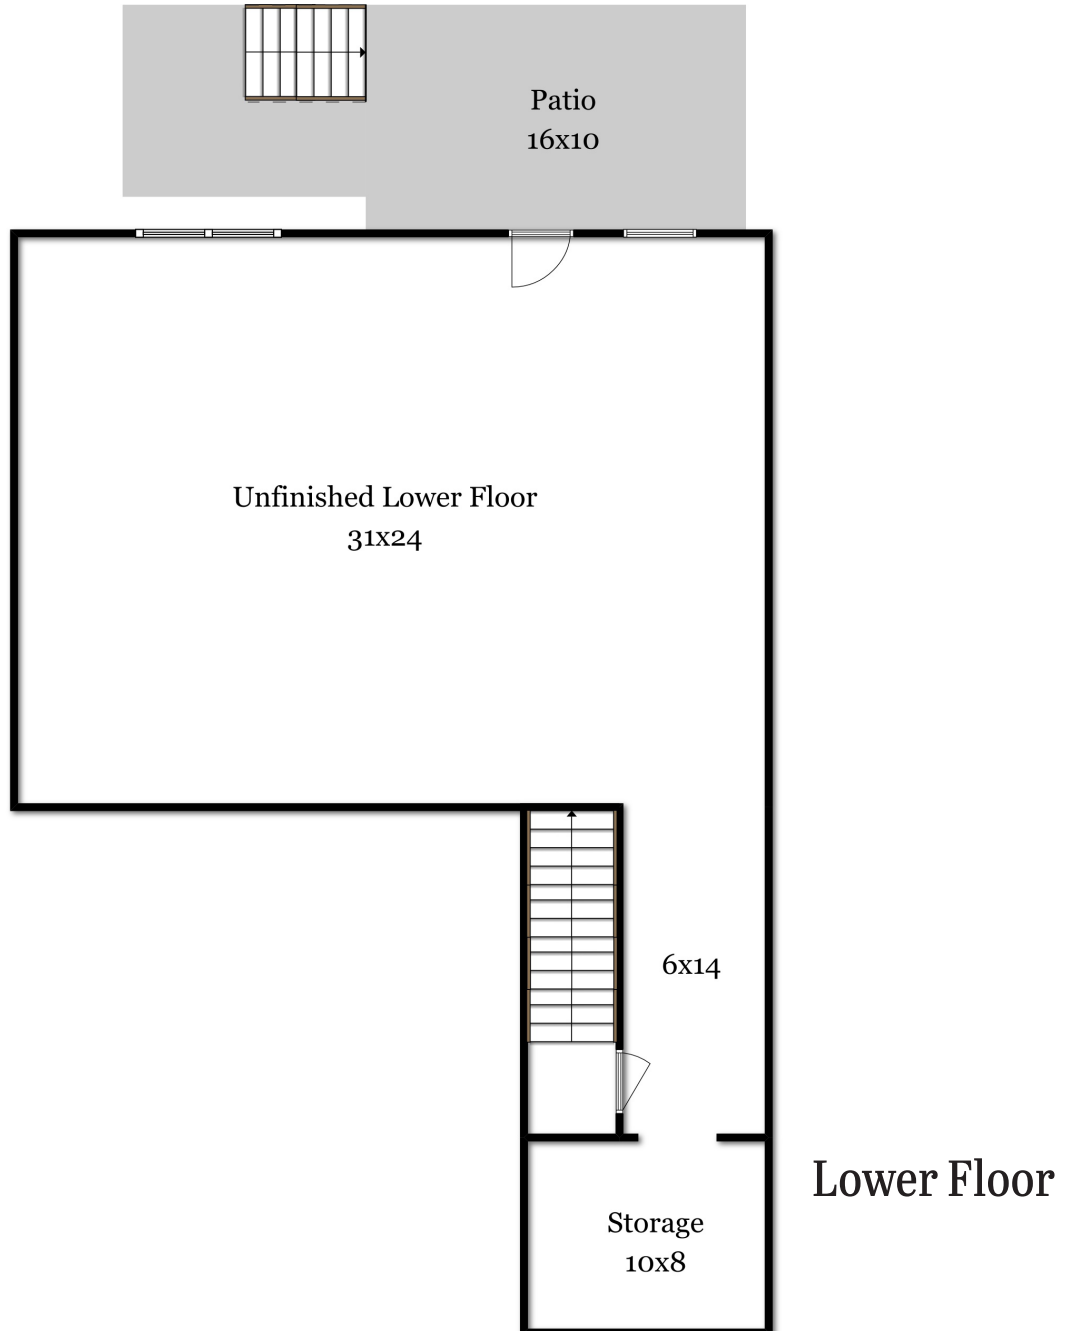

53 Sunset Ridge Lane

Bolton, MA 01740

Deb Kotlarz of Kotlarz Realty Group at Keller Williams Realty | (978)-502-5862 | deb@kotlarzrealty.com

Disclaimer:
Floor Plans are for marketing purposes only. All rooms and measurements are approximate.
Floor Plan by Best View Imaging