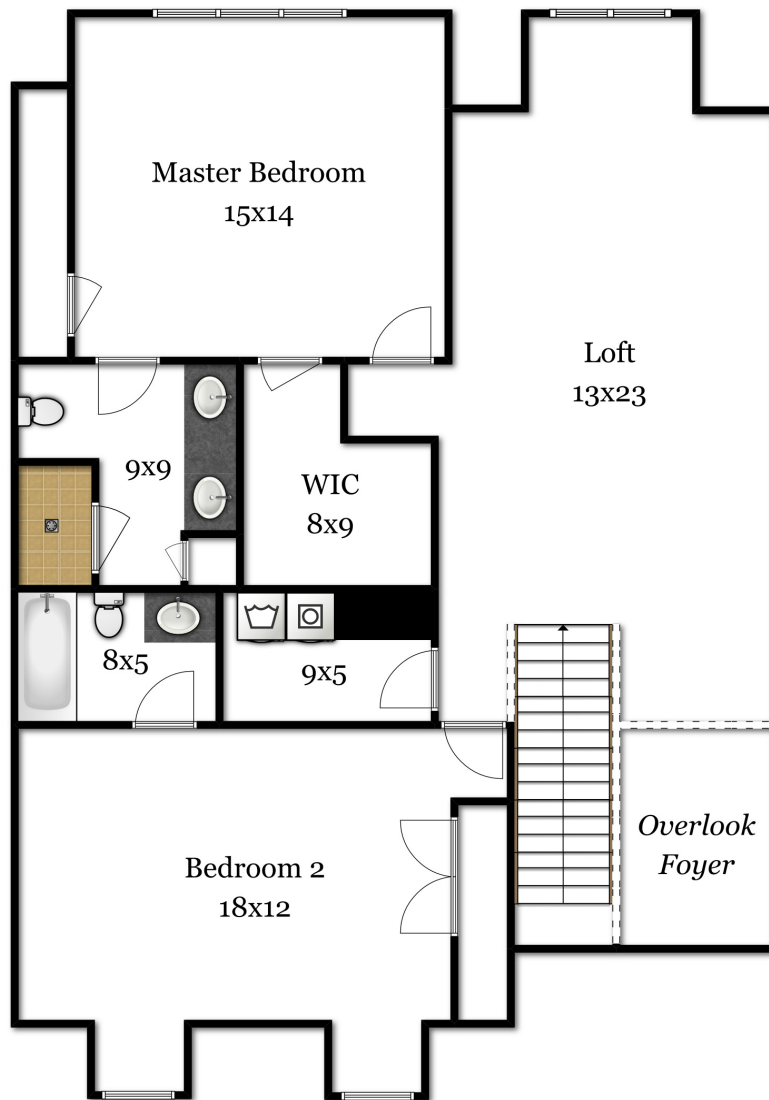

53 Sunset Ridge Lane

Bolton, MA 01740

Second Floor

Deb Kotlarz of Kotlarz Realty Group at Keller Williams Realty | (978)-502-5862 | deb@kotlarzrealty.com

Disclaimer:
Floor Plans are for marketing purposes only. All rooms and measurements are approximate.
Floor Plan by Best View Imaging