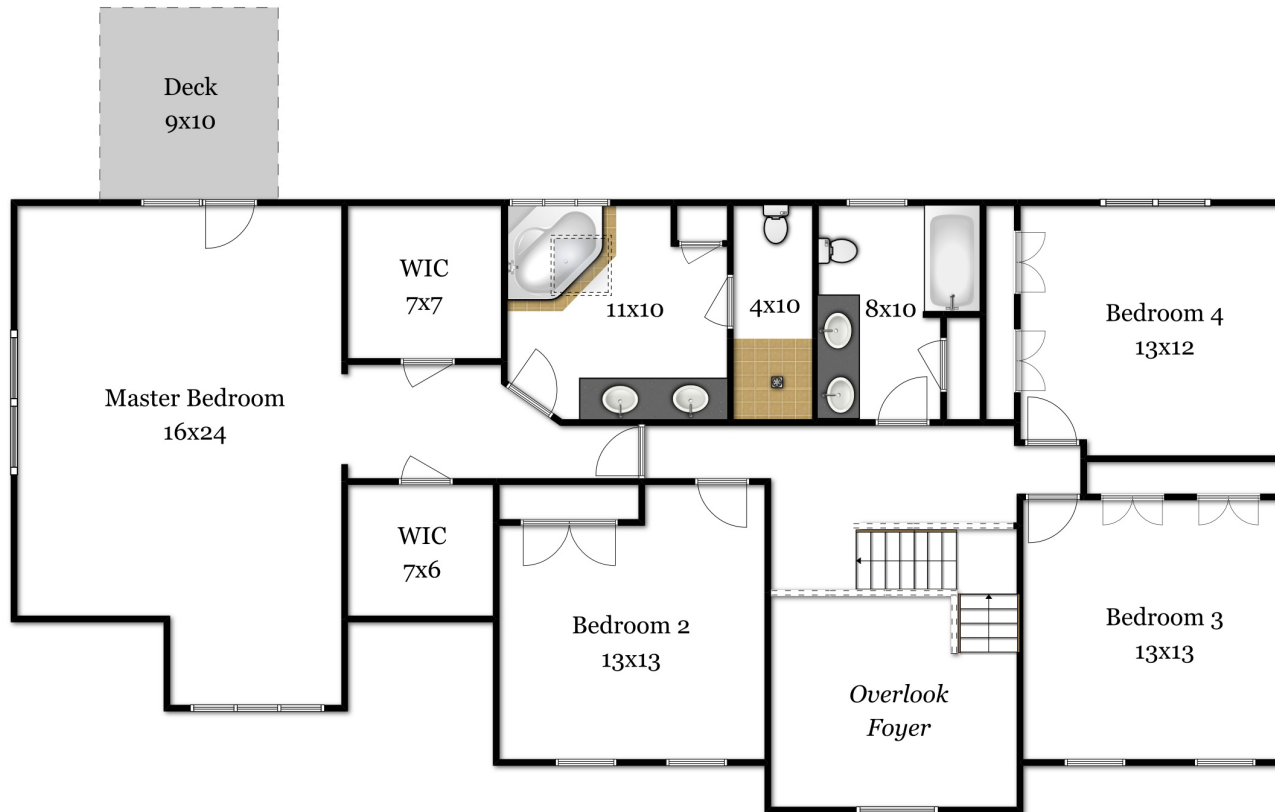

# 8 Silver Spruce Drive

Grafton, MA 01519

First Floor

## Second Floor

# 8 Silver Spruce Drive

Grafton, MA 01519

Lower Floor