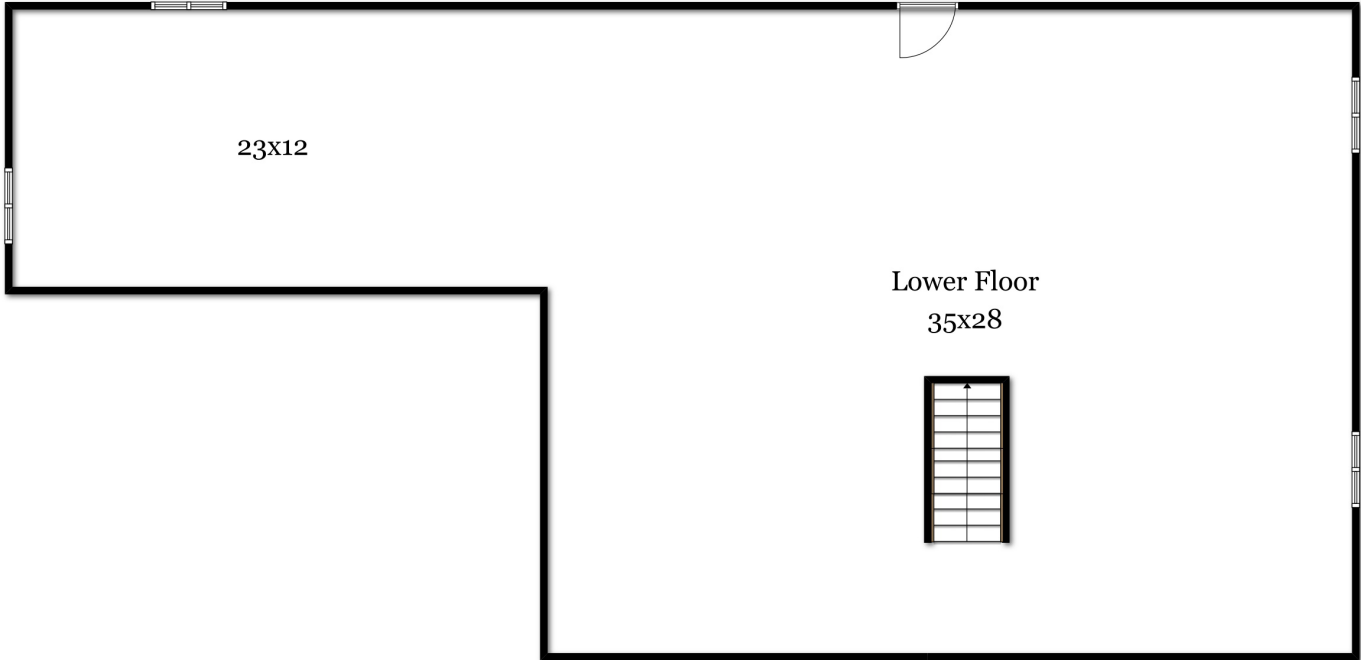

## Second Floor

Deb Kotlarz of Kotlarz Realty Group at Keller Williams Realty | (978)-502-5862 | deb@kotlarzrealty.com

Disclaimer:  
Floor Plans are for marketing purposes only. All rooms and measurements are approximate.  
Floor Plan by Best View Imaging

# 11 Bramble Path

Stow, MA 01775

Lower Floor

Deb Kotlarz of Kotlarz Realty Group at Keller Williams Realty | (978)-502-5862 | deb@kotlarzrealty.com

Disclaimer:  
Floor Plans are for marketing purposes only. All rooms and measurements are approximate.  
Floor Plan by Best View Imaging