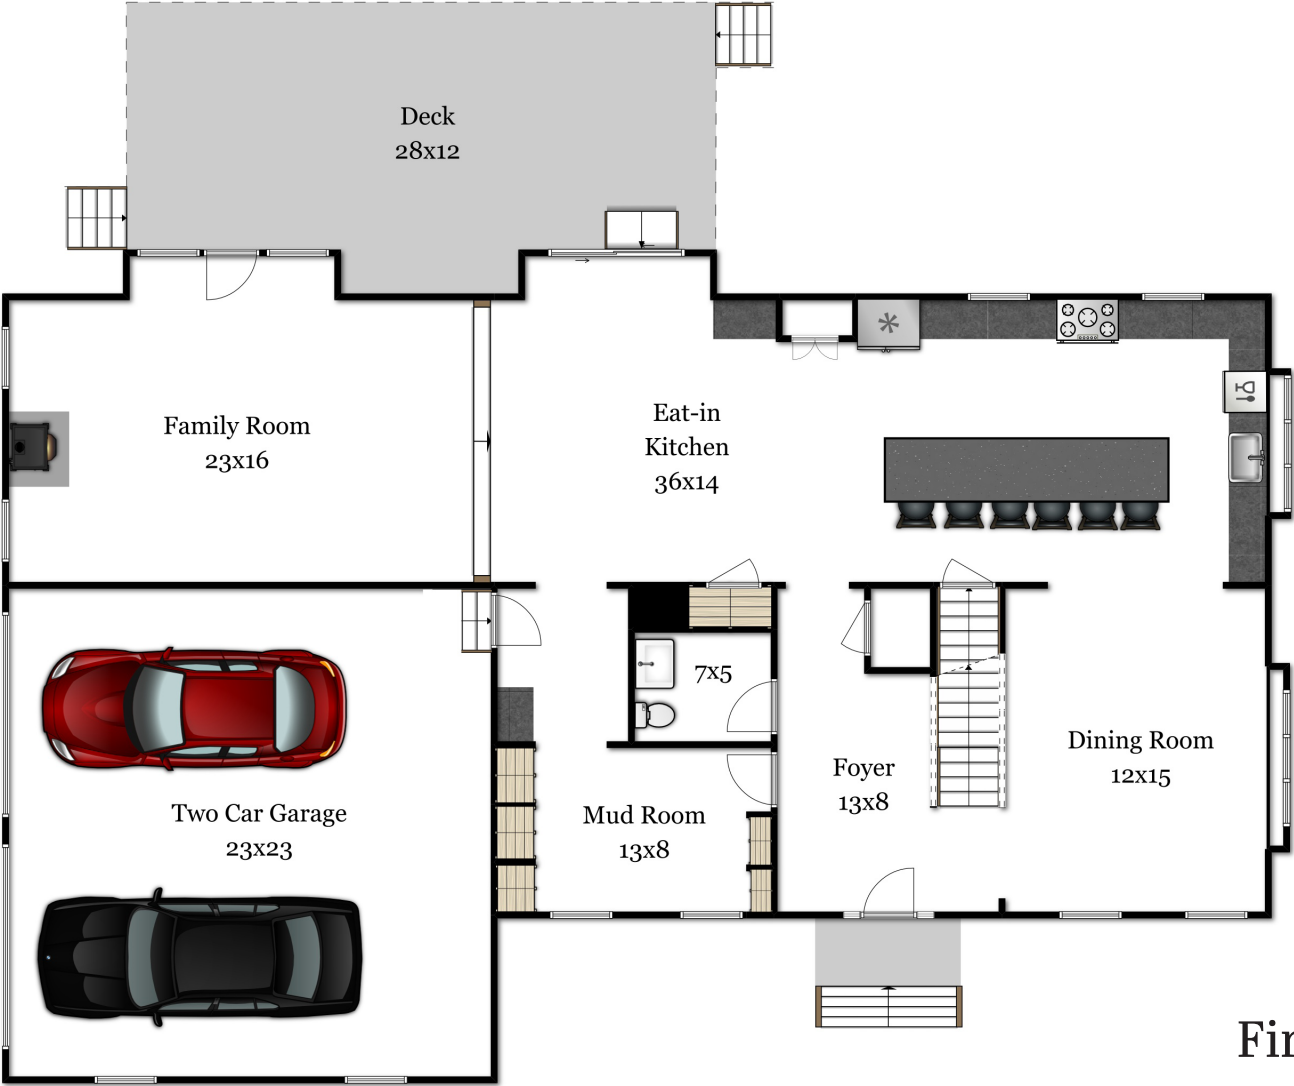

# 11 Bramble Path

Stow, MA 01775

First Floor

Deb Kotlarz of Kotlarz Realty Group at Keller Williams Realty | (978)-502-5862 | deb@kotlarzrealty.com

Disclaimer:  
Floor Plans are for marketing purposes only. All rooms and measurements are approximate.  
Floor Plan by Best View Imaging

# 11 Bramble Path

Stow, MA 01775