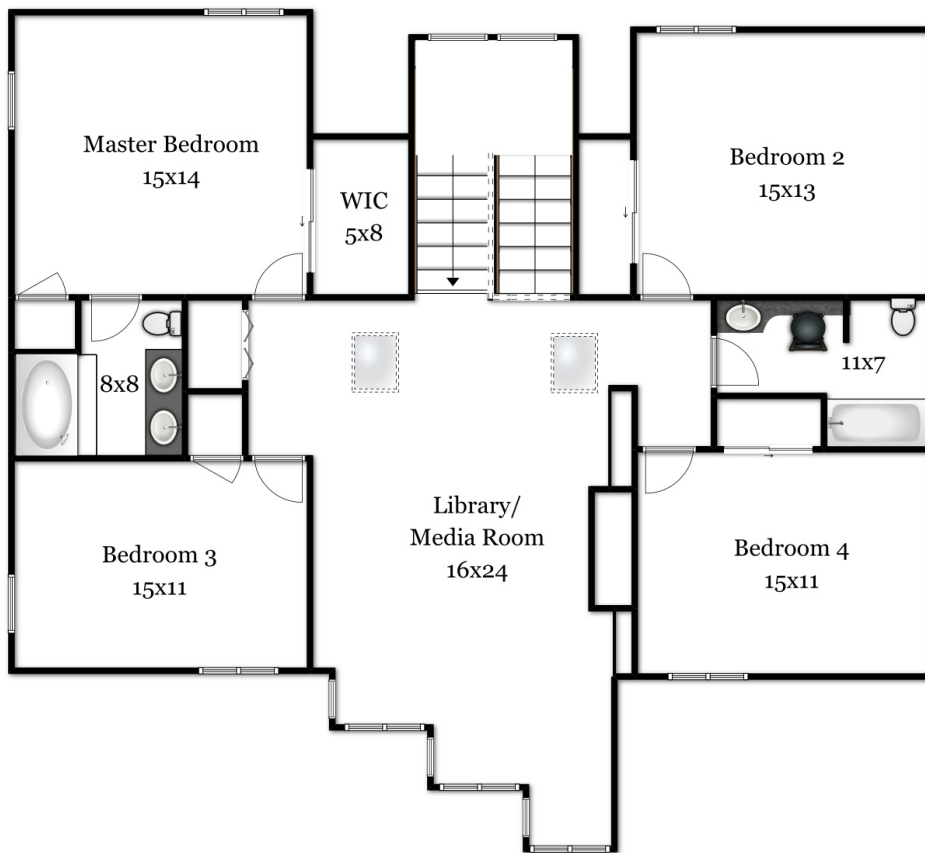

# 16 Catherine Circle

Stow, MA 01775

First Floor

## Second Floor