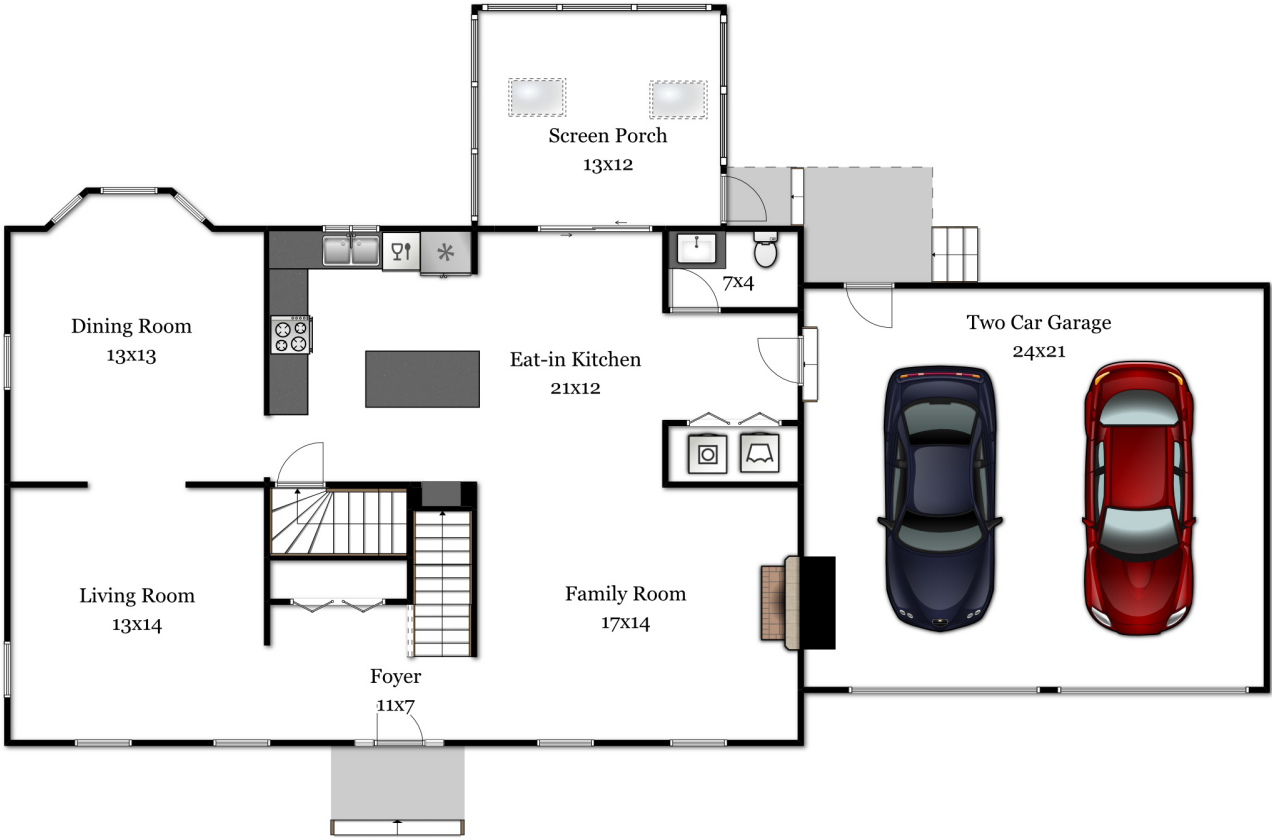

# 137 Tamarack Lane

Boxborough, MA 01719

## First Floor

Deb Kotlarz of Kotlarz Realty Group at Keller Williams Realty | (978)-502-5862 | deb@kotlarzrealty.com

Disclaimer:  
Floor Plans are for marketing purposes only. All rooms and measurements are approximate.  
Floor Plan by Best View Imaging