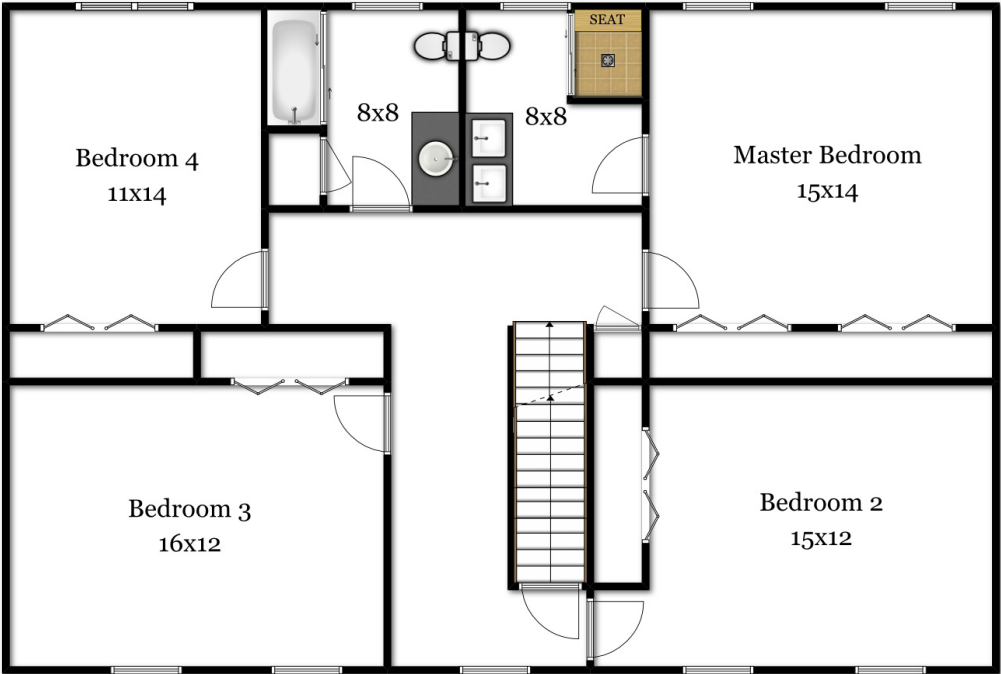

## First Floor

Deb Kotlarz of Kotlarz Realty Group at Keller Williams Realty | (978)-502-5862 | deb@kotlarzrealty.com

Disclaimer:  
Floor Plans are for marketing purposes only. All rooms and measurements are approximate.  
Floor Plan by Best View Imaging

# 137 Tamarack Lane

Boxborough, MA 01719

## Second Floor

Deb Kotlarz of Kotlarz Realty Group at Keller Williams Realty | (978)-502-5862 | deb@kotlarzrealty.com

Disclaimer:  
Floor Plans are for marketing purposes only. All rooms and measurements are approximate.  
Floor Plan by Best View Imaging