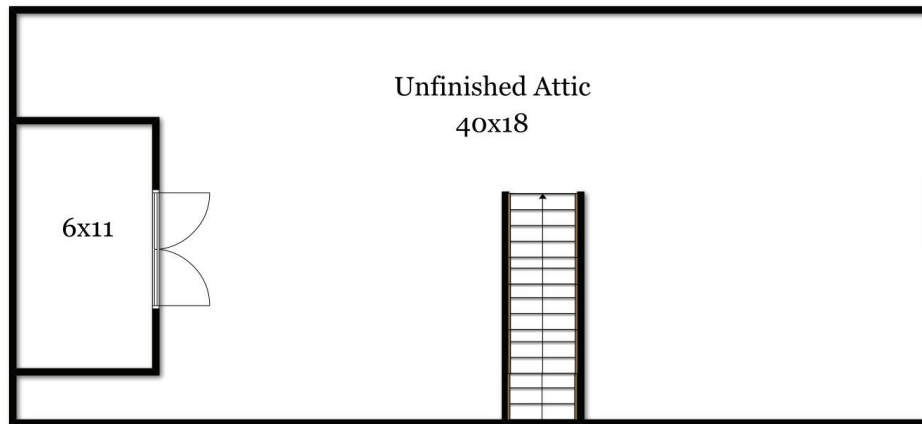

16 Apple Blossom Way

Stow, MA 01775

Attic

Deb Kotlarz of Kotlarz Realty Group at Keller Williams Realty | (978)-502-5862 | deb@kotlarzrealty.com

Disclaimer:
Floor Plans are for marketing purposes only. All rooms and measurements are approximate.
Floor Plan by Best View Imaging