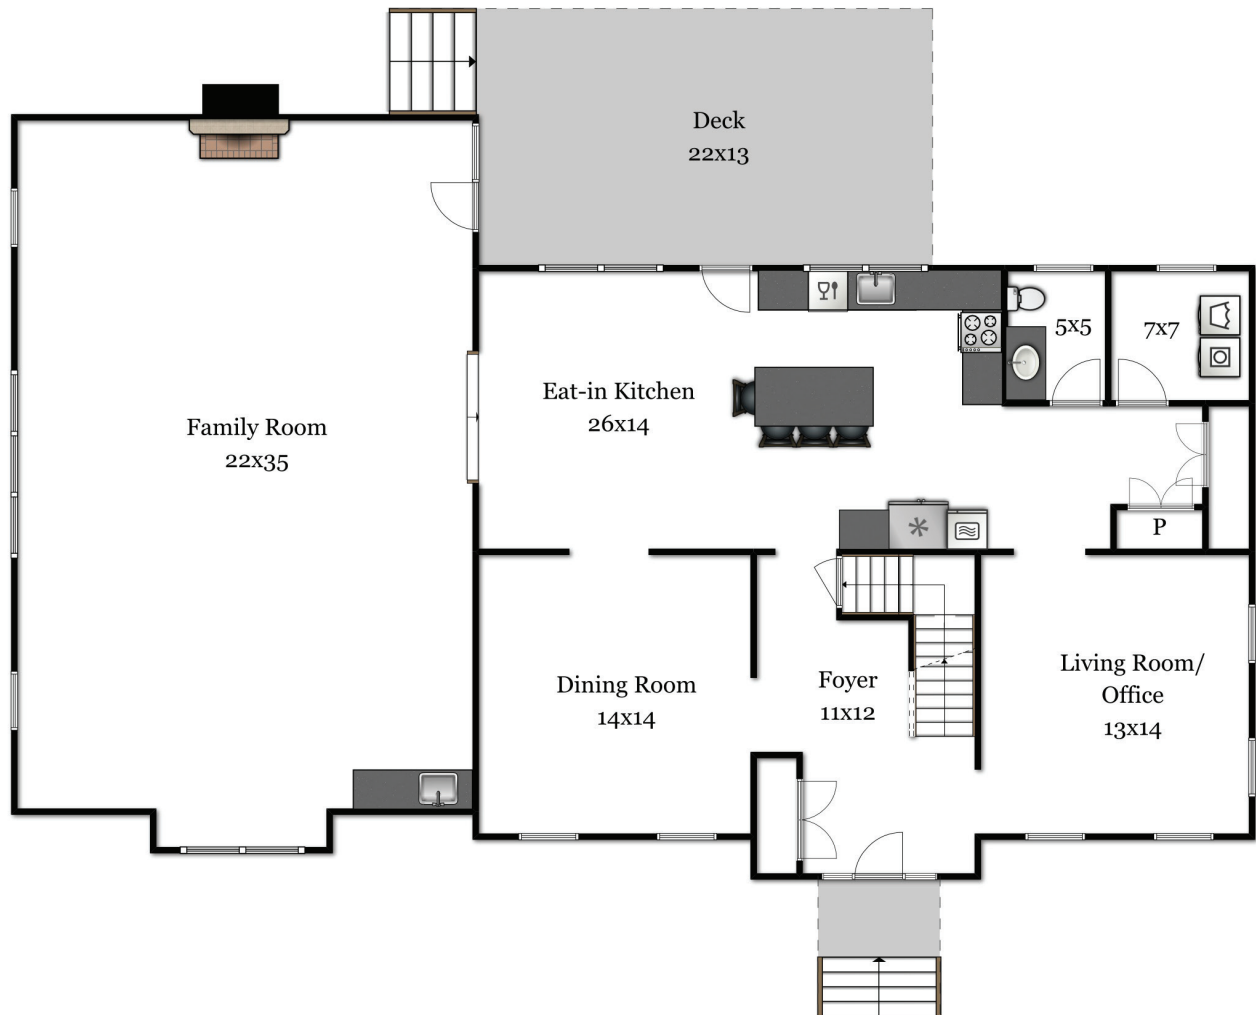

16 Apple Blossom Way

Stow, MA 01775

First Floor

Deb Kotlarz of Kotlarz Realty Group at Keller Williams Realty | (978)-502-5862 | deb@kotlarzrealty.com

Disclaimer:
Floor Plans are for marketing purposes only. All rooms and measurements are approximate.
Floor Plan by Best View Imaging