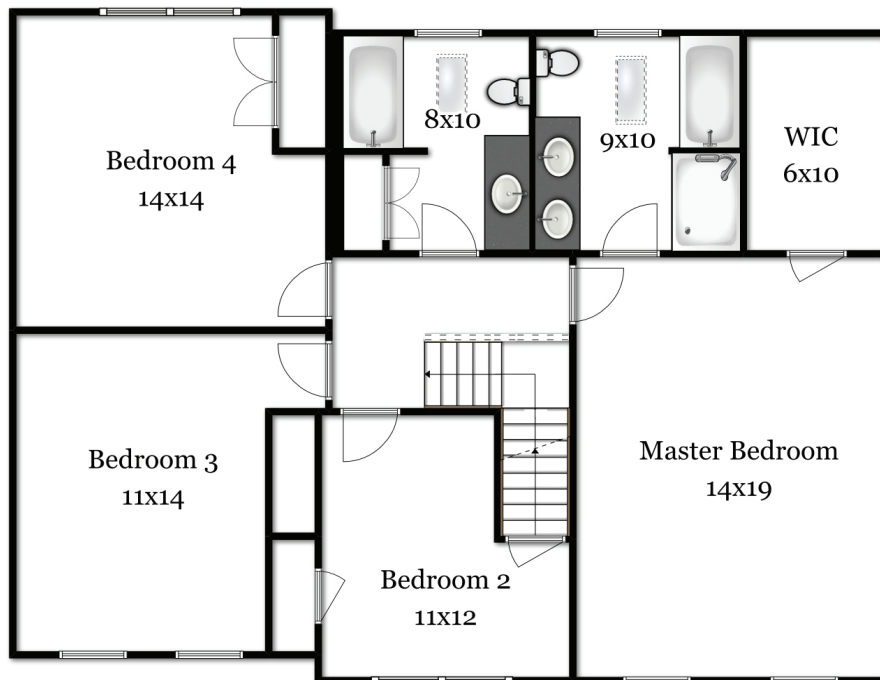

16 Apple Blossom Way

Stow, MA 01775

Second Floor

Deb Kotlarz of Kotlarz Realty Group at Keller Williams Realty | (978)-502-5862 | deb@kotlarzrealty.com

Disclaimer:
Floor Plans are for marketing purposes only. All rooms and measurements are approximate.
Floor Plan by Best View Imaging