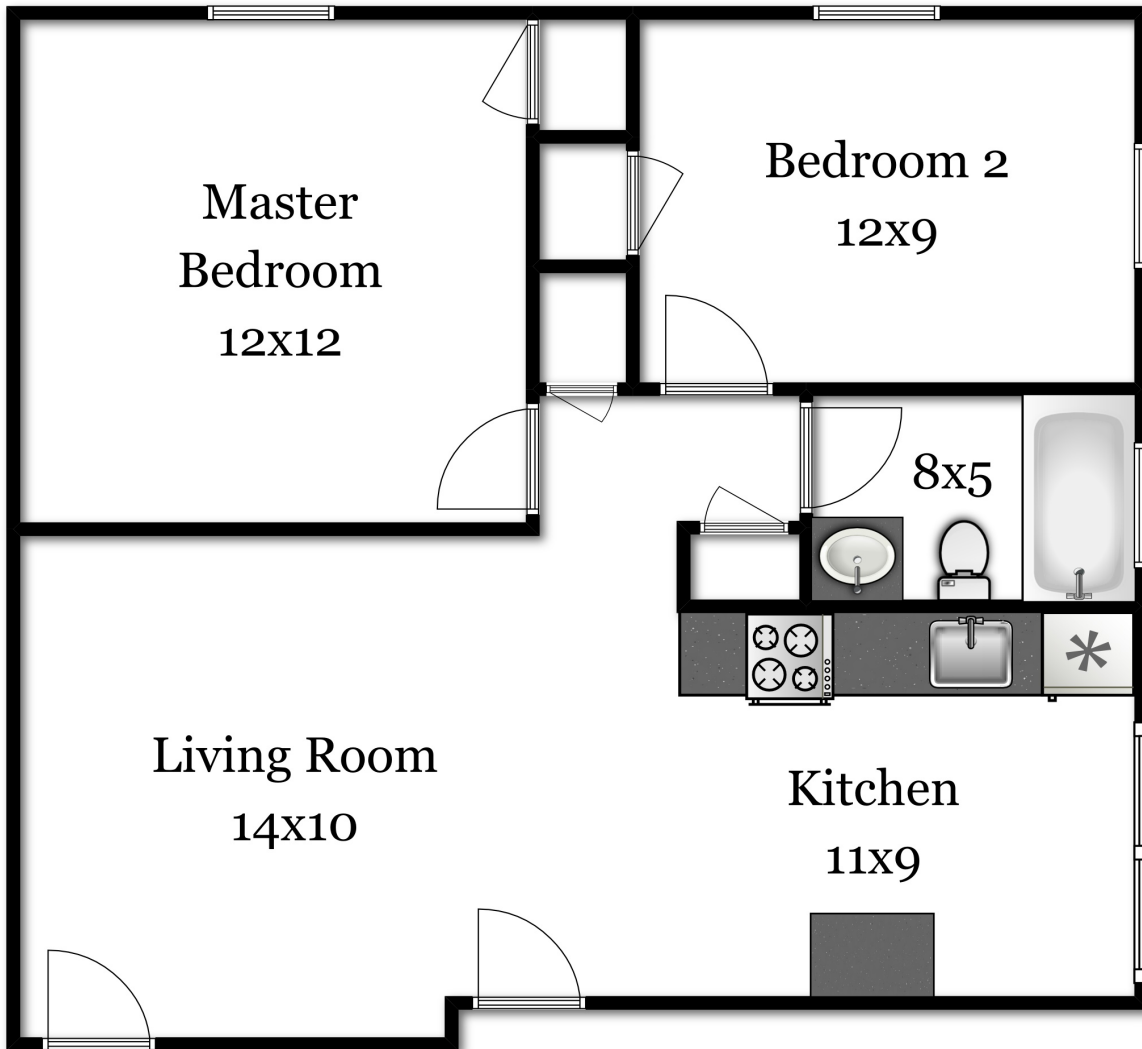

# 3 Pailet Drive Unit 6

Chelmsford, MA 01863

First Floor

Russ Bradchulis of Keller Williams Realty | (617)-519-3163 | russb@kw.com

Disclaimer:  
Floor Plans are for marketing purposes only. All rooms and measurements are approximate.  
Floor Plan by Best View Imaging