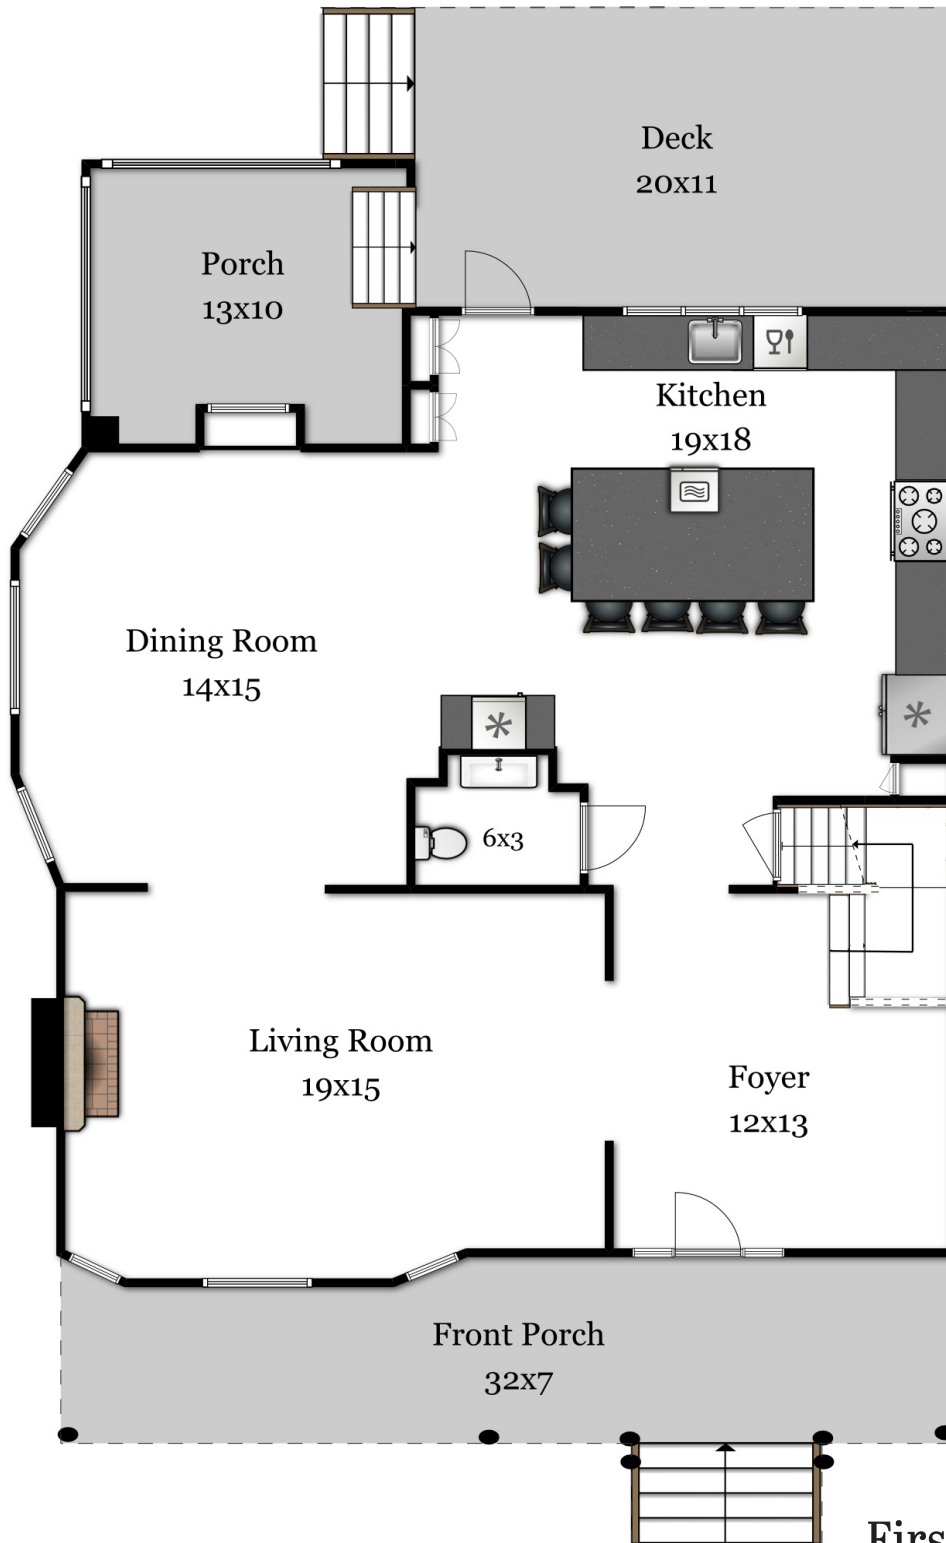

109 Anawan Avenue

West Roxbury, MA 02132

First Floor

Catherine Mitchell | 617-429-3032 | cmitchell.scramllc@gmail.com

109 Anawan Avenue

West Roxbury, MA 02132

Second Floor

Catherine Mitchell | 617-429-3032 | cmitchell.scramllc@gmail.com