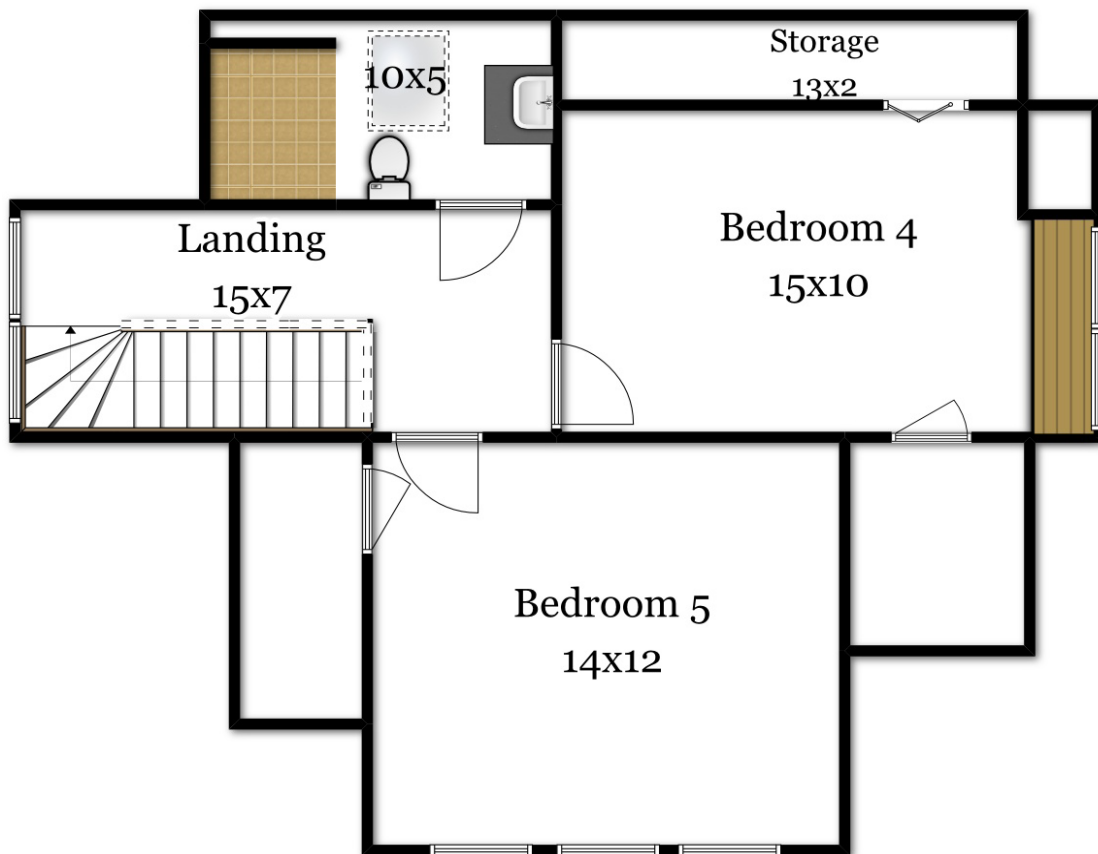

109 Anawan Avenue

West Roxbury, MA 02132

Third Floor

Catherine Mitchell | 617-429-3032 | cmitchell.scramllc@gmail.com

109 Anawan Avenue

West Roxbury, MA 02132

Lower Floor

Catherine Mitchell | 617-429-3032 | cmitchell.scramllc@gmail.com