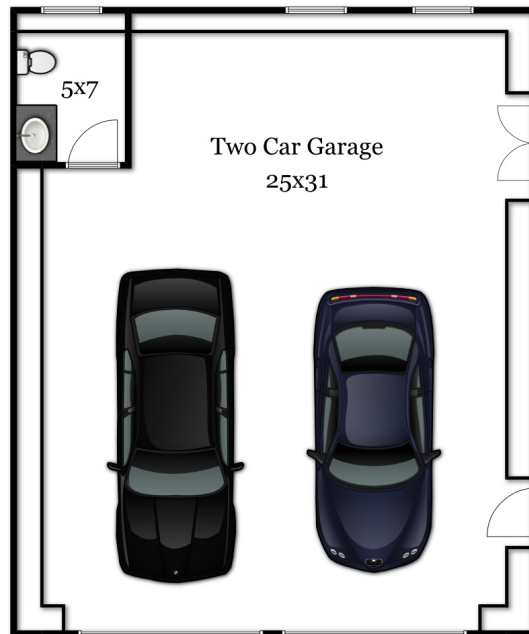

3 Isabella Lane

Bedford, MA 01730

Garage

Diane Cadogan Hughes of Barrett Sotheby's International Realty | (781)-640-6580 | diane@dianechughes.com

Disclaimer:
Floor Plans are for marketing purposes only. All rooms and measurements are approximate.
Floor Plan by Best View Imaging