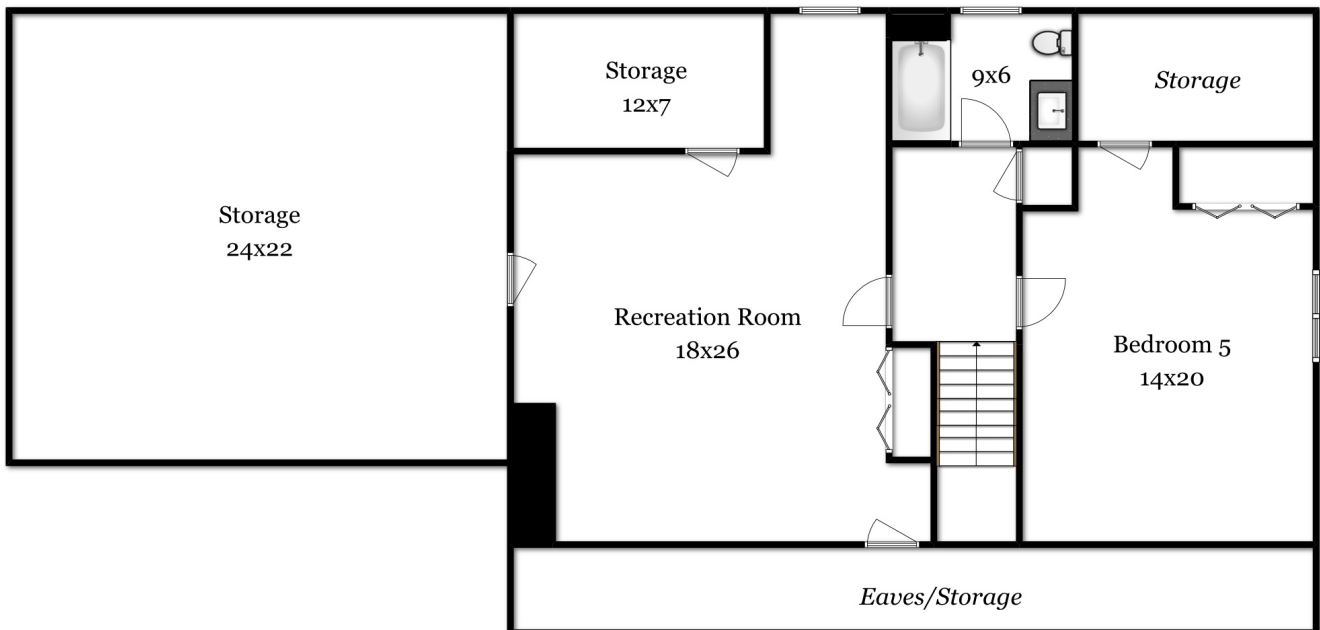

3 Isabella Lane

Bedford, MA 01730

Third Floor

Diane Cadogan Hughes of Barrett Sotheby's International Realty | (781)-640-6580 | diane@dianechughes.com

Disclaimer:
Floor Plans are for marketing purposes only. All rooms and measurements are approximate.
Floor Plan by Best View Imaging