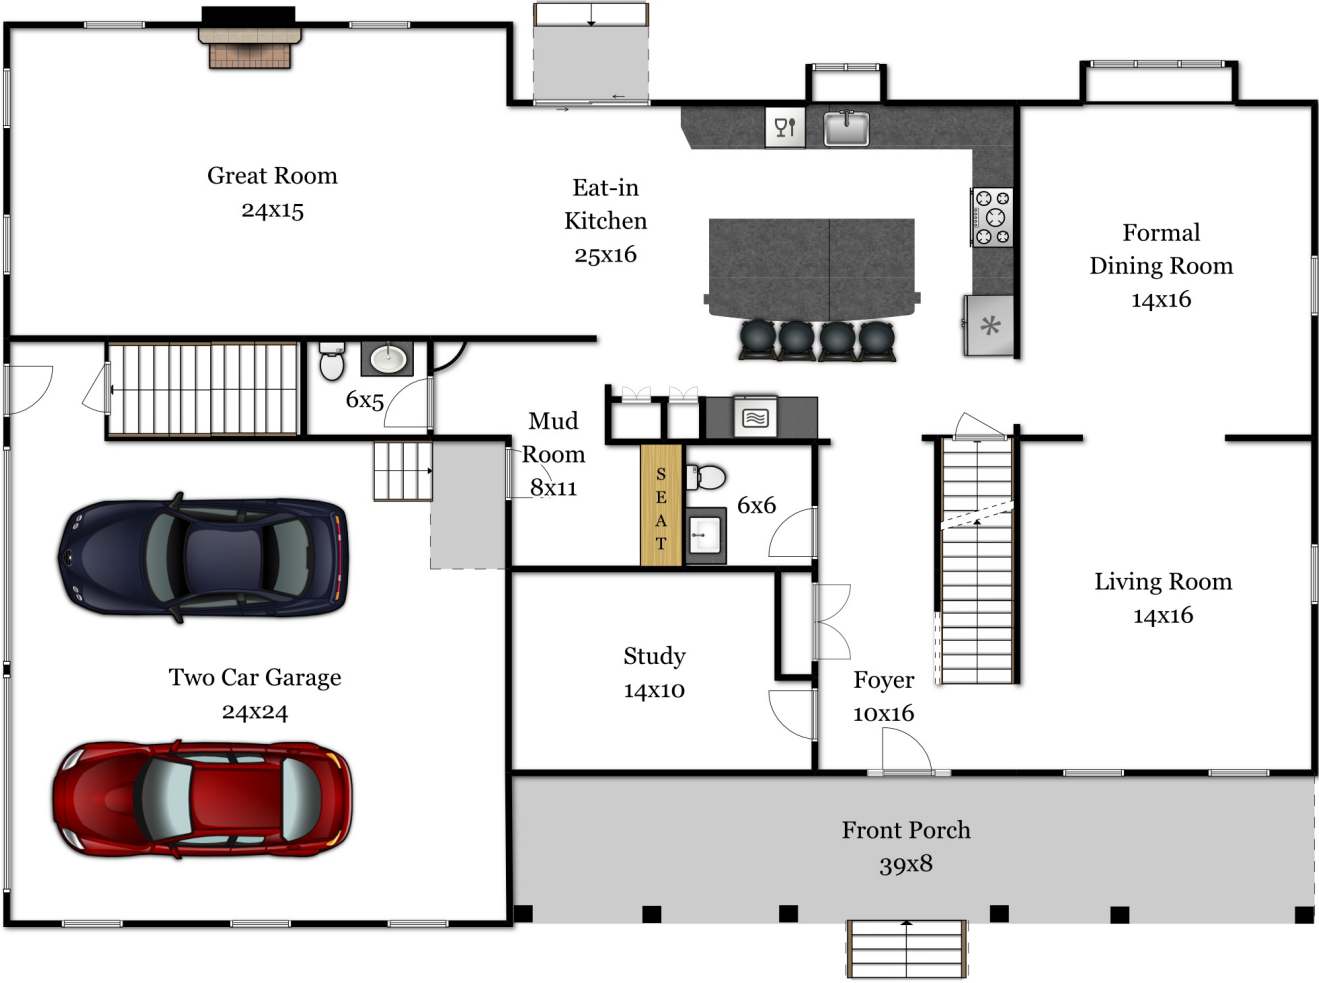

3 Isabella Lane

Bedford, MA 01730

First Floor

Diane Cadogan Hughes of Barrett Sotheby's International Realty | (781)-640-6580 | diane@dianechughes.com

Disclaimer: Floor Plans are for marketing purposes only. All rooms and measurements are approximate. Floor Plan by Best View Imaging

3 Isabella Lane

Bedford, MA 01730

Second Floor

Diane Cadogan Hughes of Barrett Sotheby's International Realty | (781)-640-6580 | diane@dianechughes.com

Disclaimer: Floor Plans are for marketing purposes only. All rooms and measurements are approximate. Floor Plan by Best View Imaging