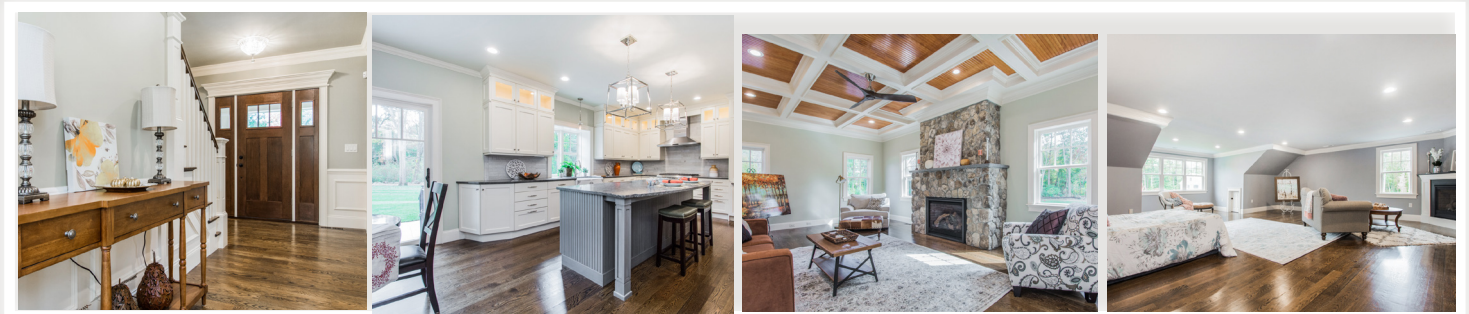

3 Isabella Lane Bedford, MA 01730

Diane Hughes of Barrett Sotheby's International Realty
(781)-640-6580 | diane@dianeughes.com