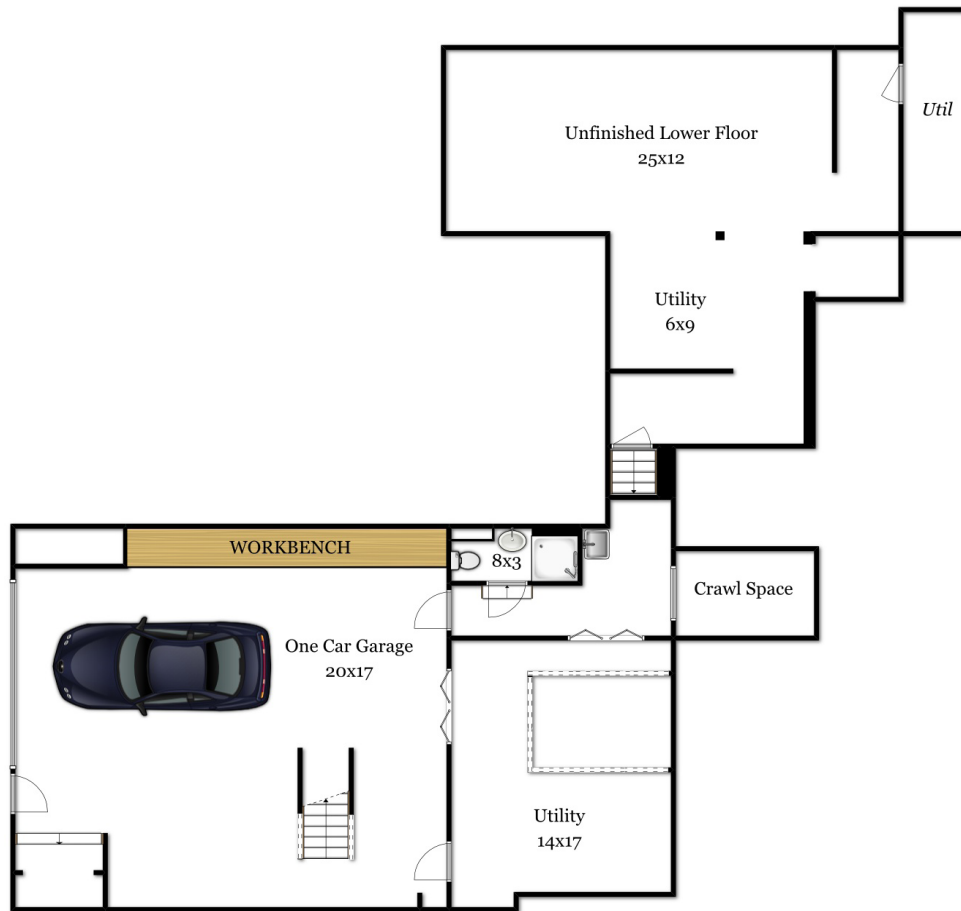

28 Pickard Lane

Littleton, MA 01460

Third Floor

Deb Kotlarz of Kotlarz Realty Group at Keller Williams Realty | (978)-502-5862 | deb@kotlarzrealty.com

Disclaimer:
Floor Plans are for marketing purposes only. All rooms and measurements are approximate.
Floor Plan by Best View Imaging

28 Pickard Lane

Littleton, MA 01460

Lower Floor

Deb Kotlarz of Kotlarz Realty Group at Keller Williams Realty | (978)-502-5862 | deb@kotlarzrealty.com

Disclaimer:
Floor Plans are for marketing purposes only. All rooms and measurements are approximate.
Floor Plan by Best View Imaging