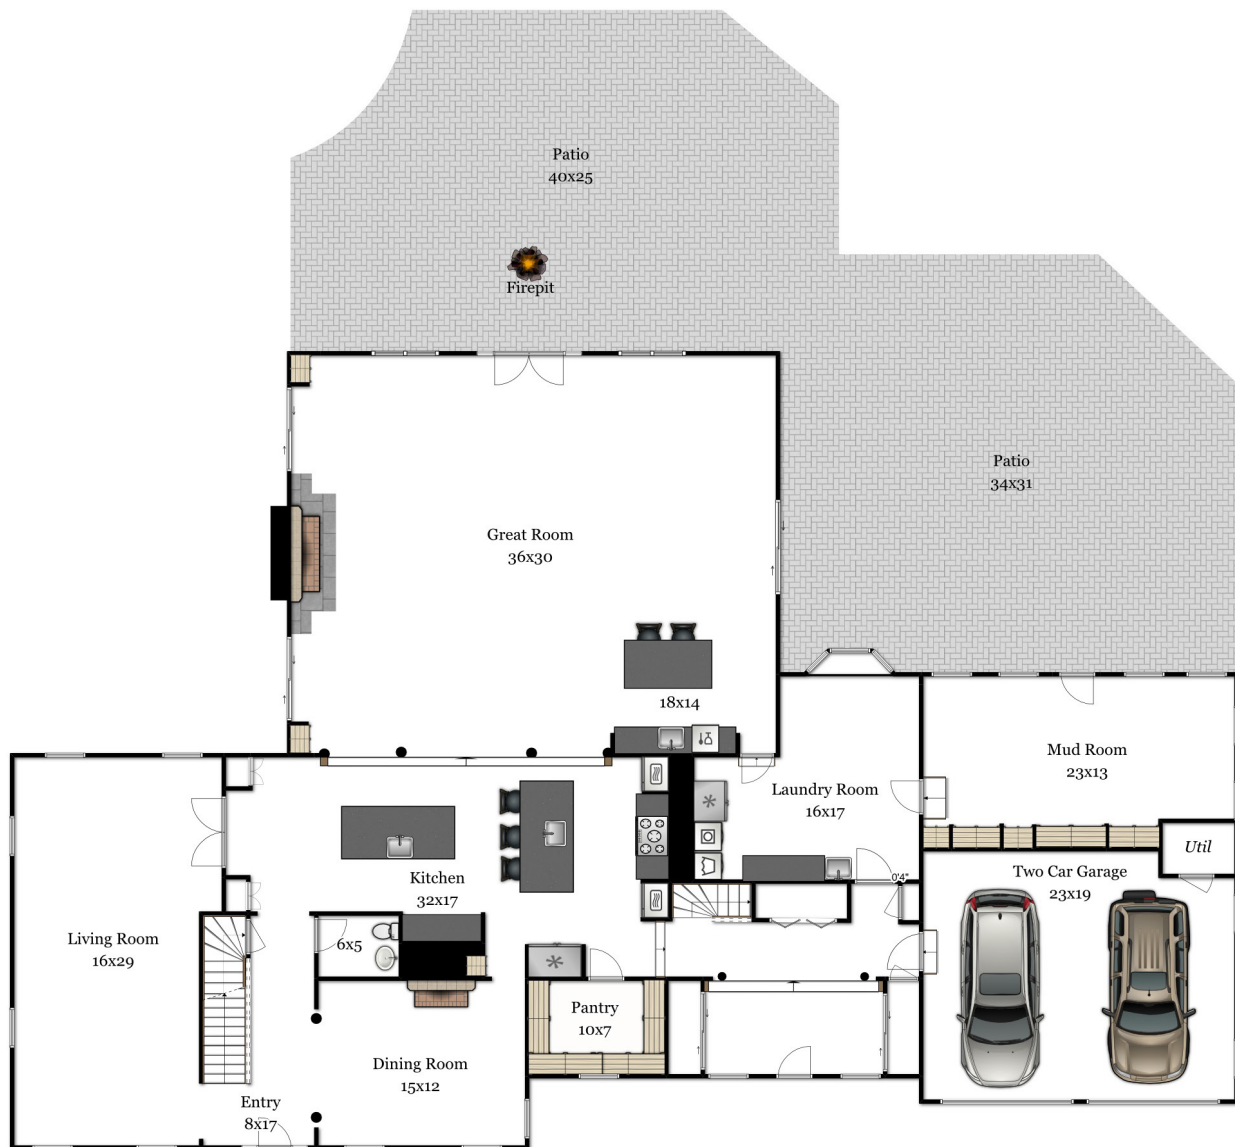

28 Pickard Lane

Littleton, MA 01460

First Floor

Deb Kotlarz of Kotlarz Realty Group at Keller Williams Realty | (978)-502-5862 | deb@kotlarzrealty.com

Disclaimer:
Floor Plans are for marketing purposes only. All rooms and measurements are approximate.
Floor Plan by Best View Imaging

28 Pickard Lane

Littleton, MA 01460

Second Floor

Deb Kotlarz of Kotlarz Realty Group at Keller Williams Realty | (978)-502-5862 | deb@kotlarzrealty.com

Disclaimer:
Floor Plans are for marketing purposes only. All rooms and measurements are approximate.
Floor Plan by Best View Imaging