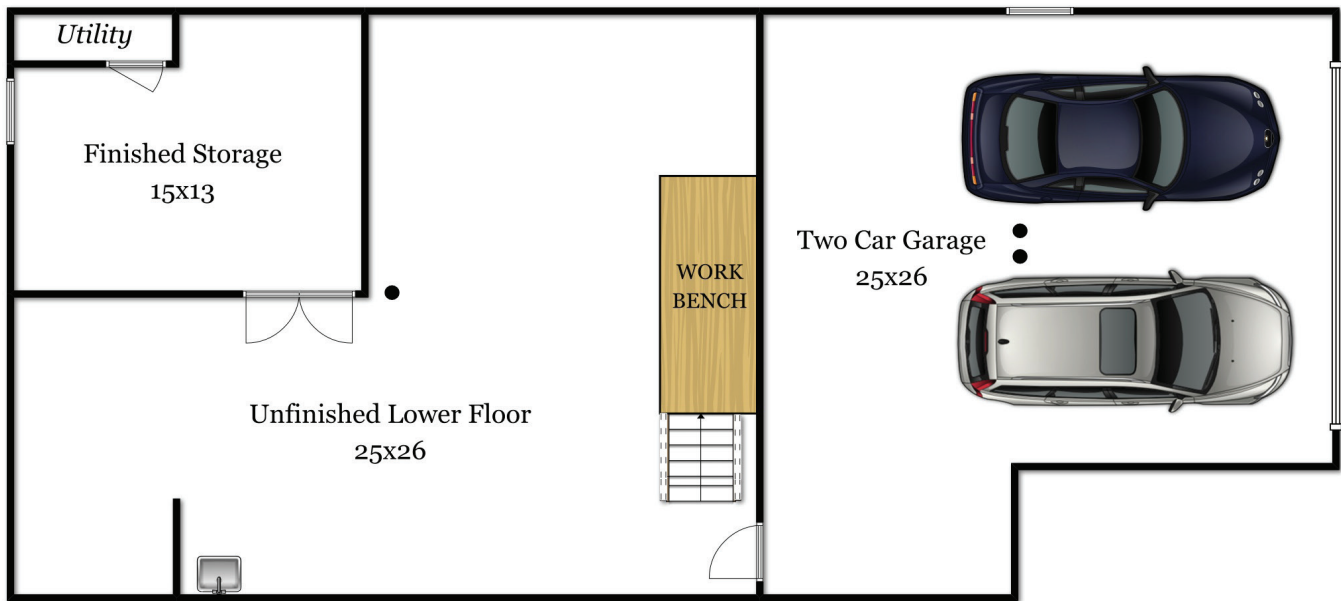

8 Lawrence Drive

Groton, MA 01450

Lower Floor

Mary O'Hagan of MJT Group Boston at Keller Williams Realty North Central | (978)-302-9640 | maryohagan110@gmail.com

Disclaimer:
Floor Plans are for marketing purposes only. All rooms and measurements are approximate.
Floor Plan by Best View Imaging