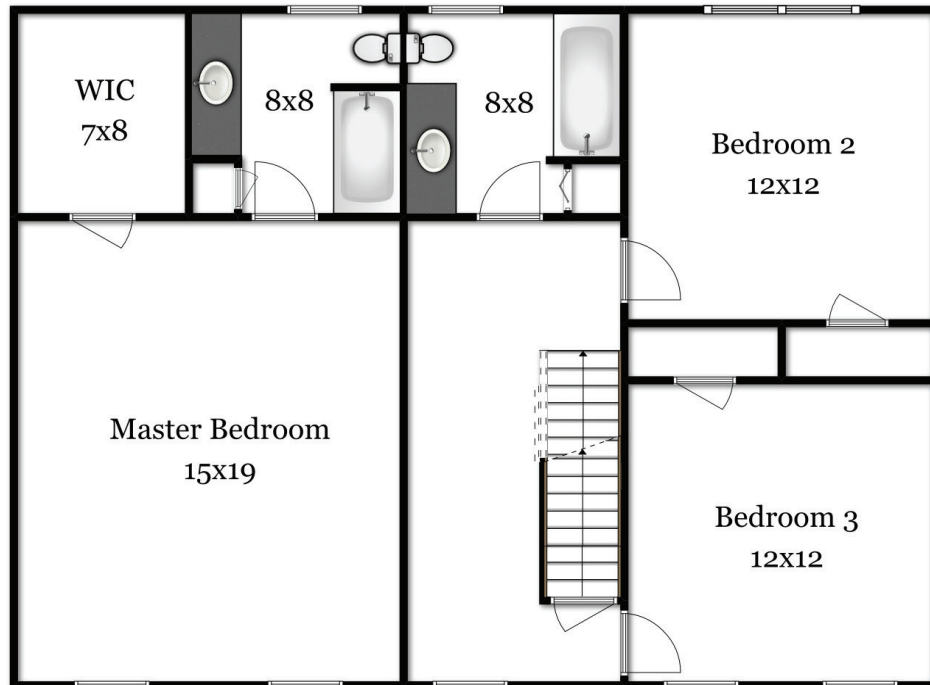

8 Lawrence Drive

Groton, MA 01450

Second Floor

Mary O'Hagan of MJT Group Boston at Keller Williams Realty North Central | (978)-302-9640 | maryohagan110@gmail.com

Disclaimer:
Floor Plans are for marketing purposes only. All rooms and measurements are approximate.
Floor Plan by Best View Imaging