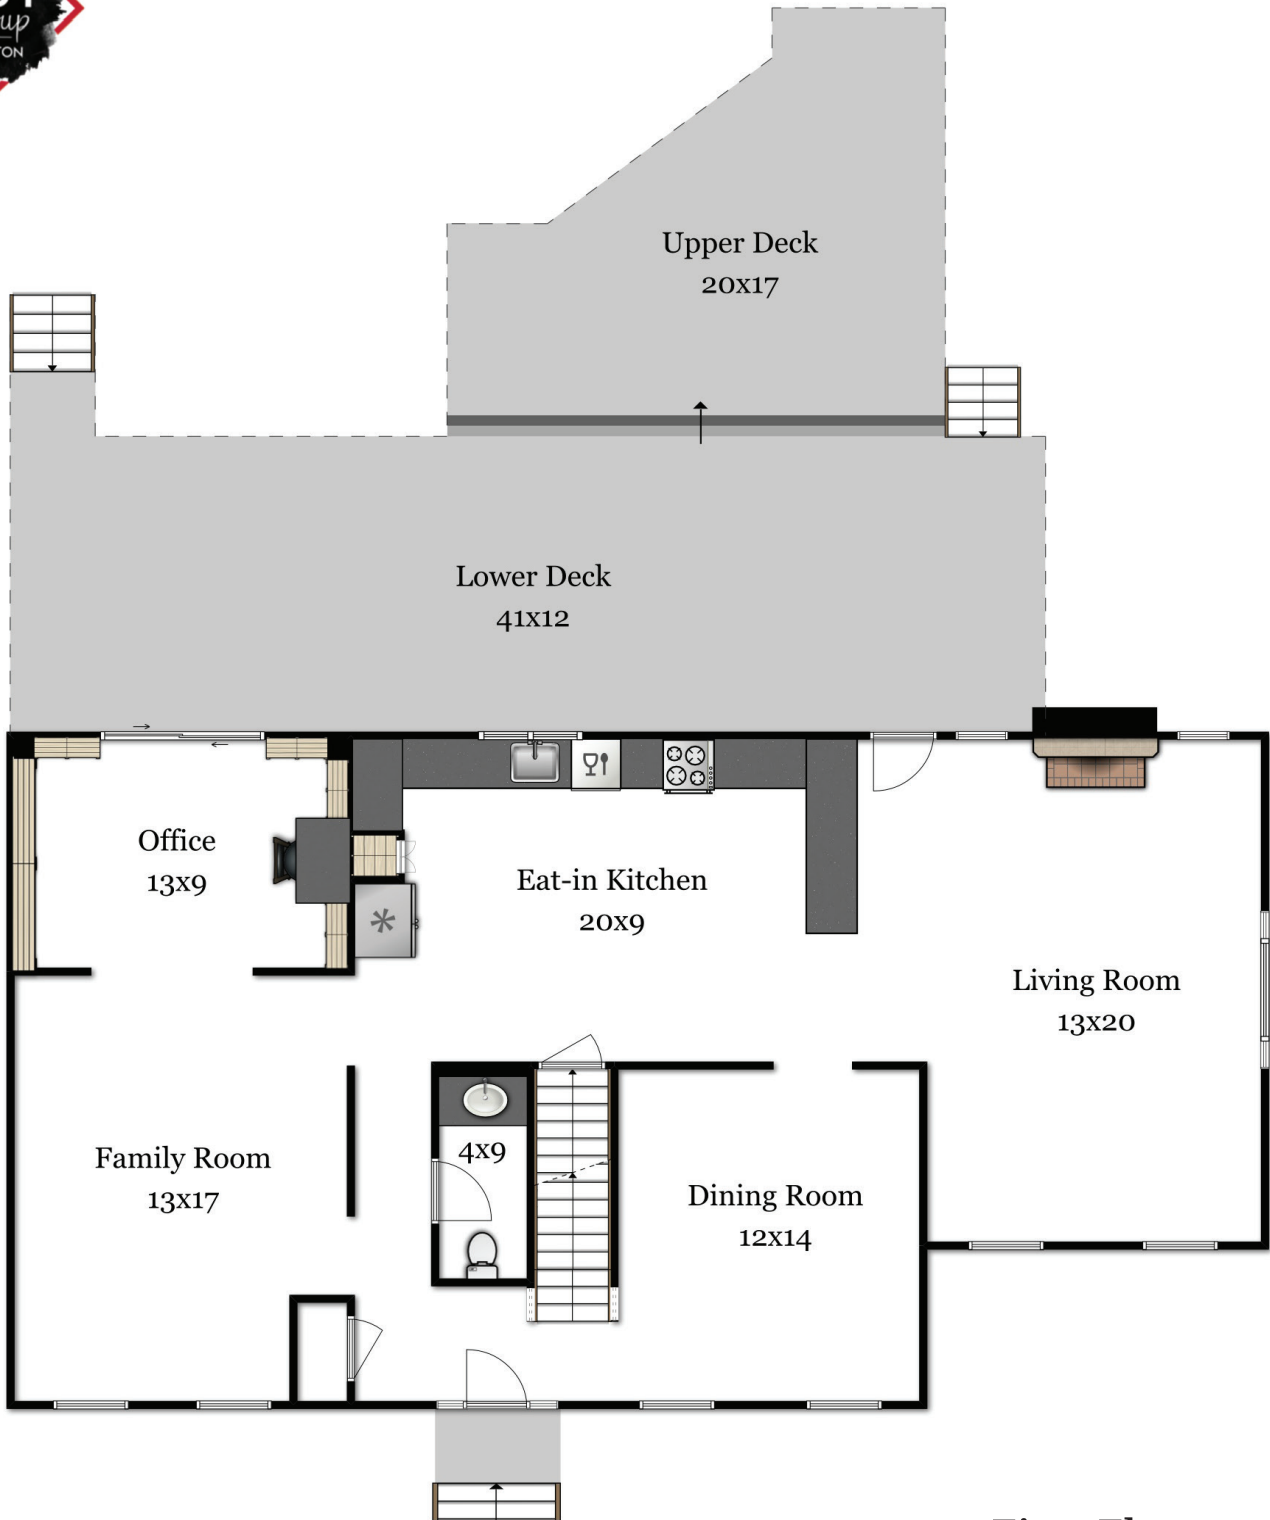

8 Lawrence Drive

Groton, MA 01450

First Floor

Mary O'Hagan of MJT Group Boston at Keller Williams Realty North Central | (978)-302-9640 | maryohagan110@gmail.com

Disclaimer:
Floor Plans are for marketing purposes only. All rooms and measurements are approximate.
Floor Plan by Best View Imaging