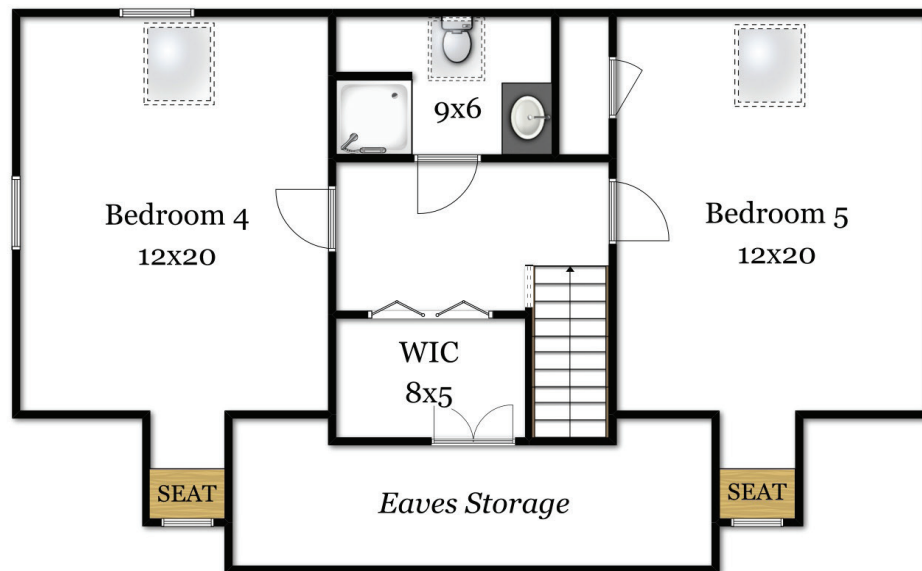

8 Lawrence Drive

Groton, MA 01450

Third Floor

Mary O'Hagan of MJT Group Boston at Keller Williams Realty North Central | (978)-302-9640 | maryohagan110@gmail.com

Disclaimer:
Floor Plans are for marketing purposes only. All rooms and measurements are approximate.
Floor Plan by Best View Imaging