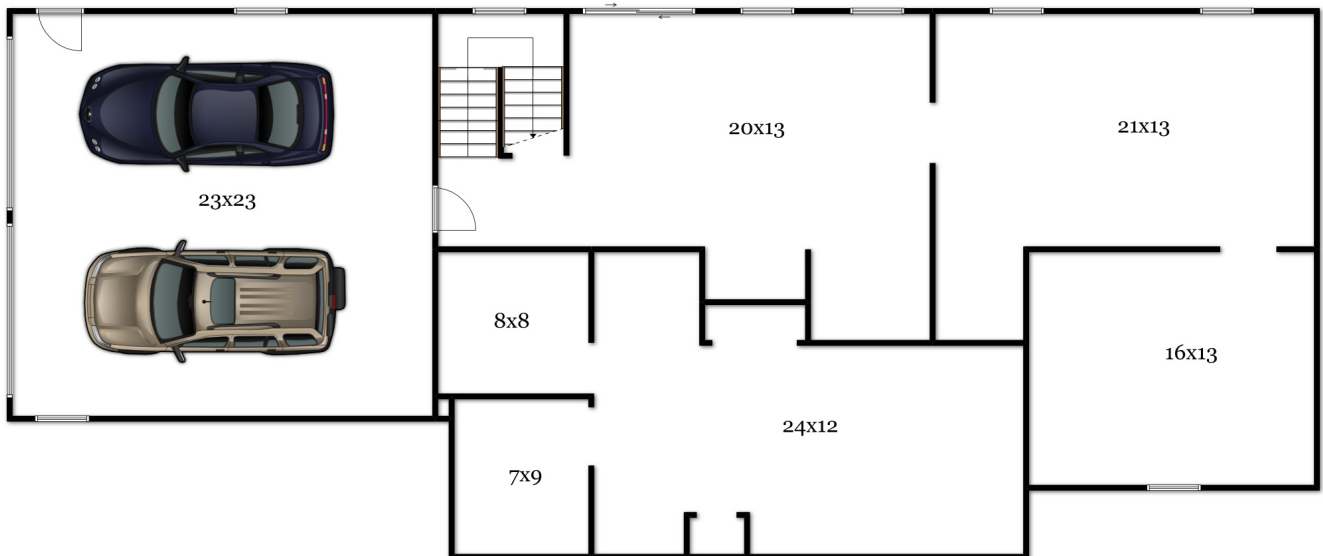

95 Meadow Road

Bolton, MA 01740

Attic
34x27

Attic

Deb Kotlarz of Kotlarz Realty Group at Keller Williams Realty | (978)-502-5862 | deb@kotlarzrealty.com

Disclaimer:
Floor Plans are for marketing purposes only. All rooms and measurements are approximate.
Floor Plan by Best View Imaging

95 Meadow Road

Bolton, MA 01740

Lower Floor

Deb Kotlarz of Kotlarz Realty Group at Keller Williams Realty | (978)-502-5862 | deb@kotlarzrealty.com

Disclaimer:
Floor Plans are for marketing purposes only. All rooms and measurements are approximate.
Floor Plan by Best View Imaging