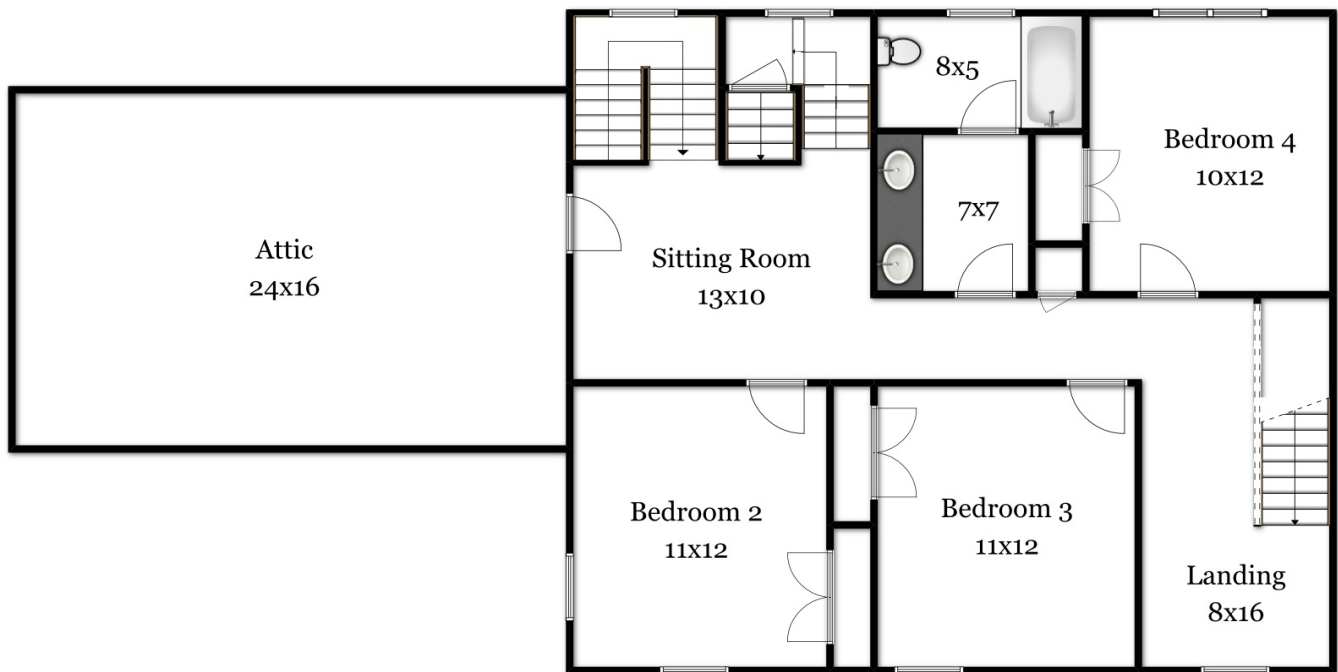

95 Meadow Road

Bolton, MA 01740

Second Floor

Deb Kotlarz of Kotlarz Realty Group at Keller Williams Realty | (978)-502-5862 | deb@kotlarzrealty.com

Disclaimer:
Floor Plans are for marketing purposes only. All rooms and measurements are approximate.
Floor Plan by Best View Imaging