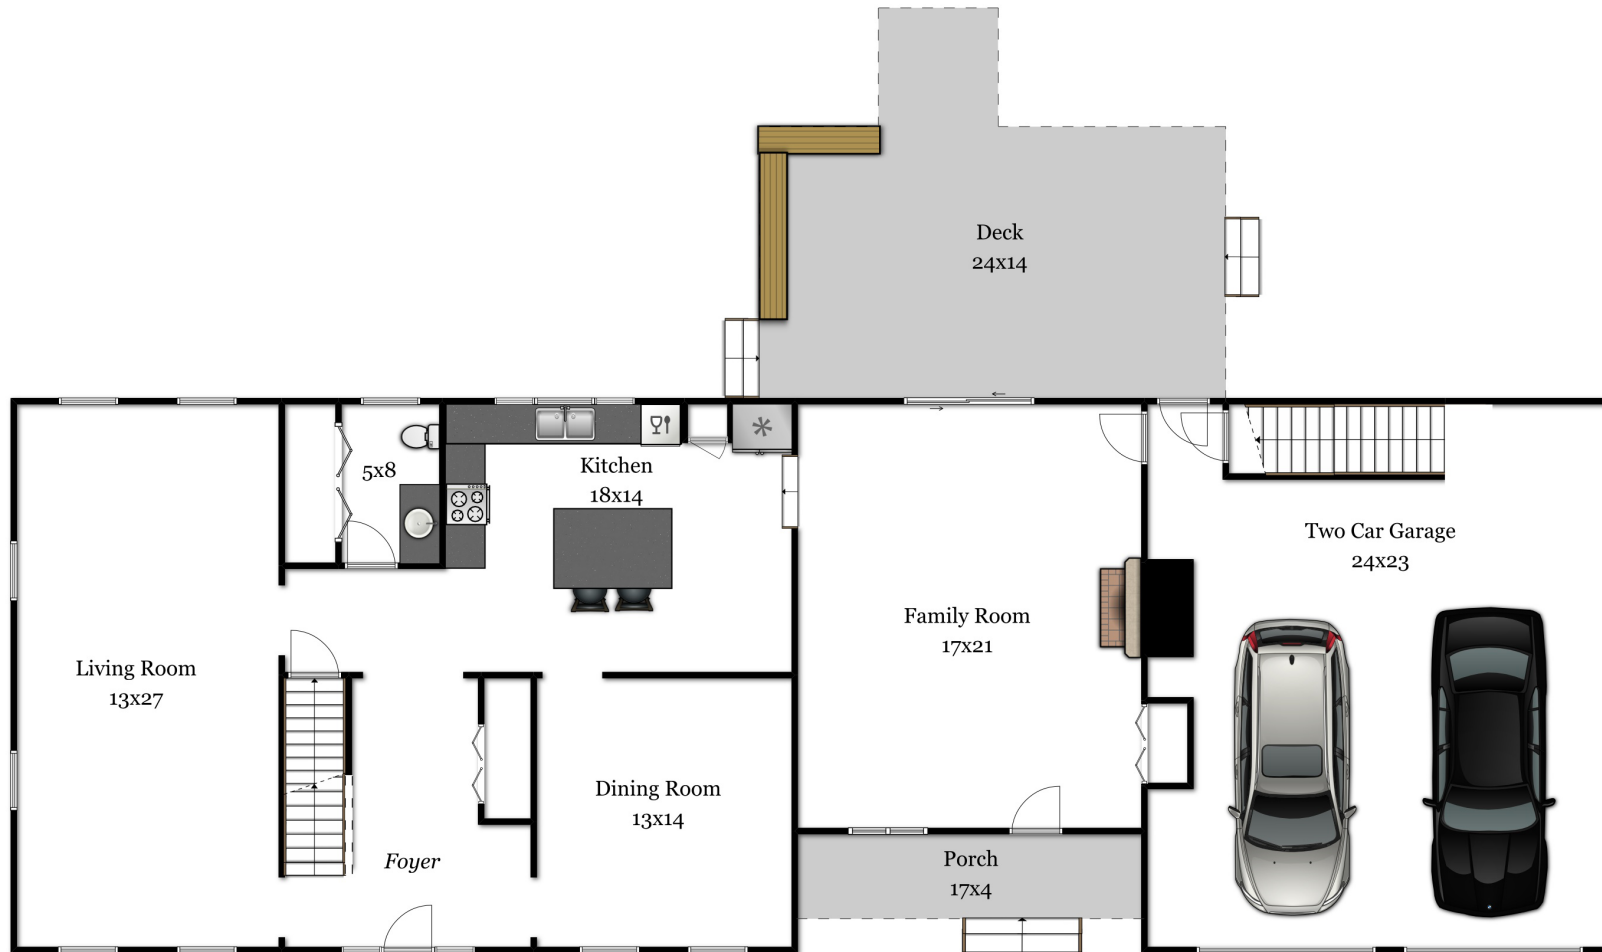

11 Pine Ridge Road

Westford, MA 01886

First Floor

Deb Kotlarz of Kotlarz Realty Group at Keller Williams Realty | (978)-502-5862 | deb@kotlarzrealty.com

Disclaimer:
Floor Plans are for marketing purposes only. All rooms and measurements are approximate.
Floor Plan by Best View Imaging