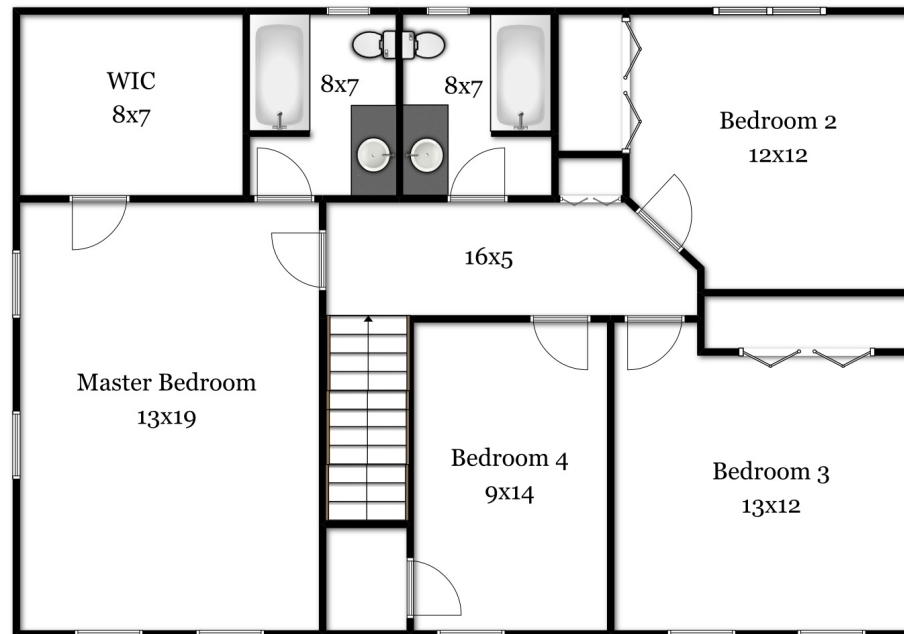

11 Pine Ridge Road

Westford, MA 01886

Second Floor

Deb Kotlarz of Kotlarz Realty Group at Keller Williams Realty | (978)-502-5862 | deb@kotlarzrealty.com

Disclaimer:
Floor Plans are for marketing purposes only. All rooms and measurements are approximate.
Floor Plan by Best View Imaging