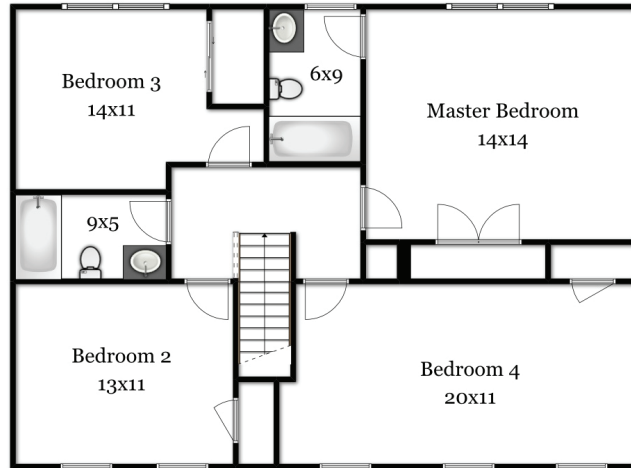

109 Talent Road

Litchfield, NH 03052

First Floor

Kathy Snyder of The Snyder Group | (603) 557-8599 | Kathy@KathySnyder.com

Disclaimer:
Floor Plans are for marketing purposes only. All rooms and measurements are approximate.
Floor Plan by Best View Imaging

109 Talent Road

Litchfield, NH 03052

Second Floor

Kathy Snyder of The Snyder Group | (603) 557-8599 | Kathy@KathySnyder.com

Disclaimer:
Floor Plans are for marketing purposes only. All rooms and measurements are approximate.
Floor Plan by Best View Imaging