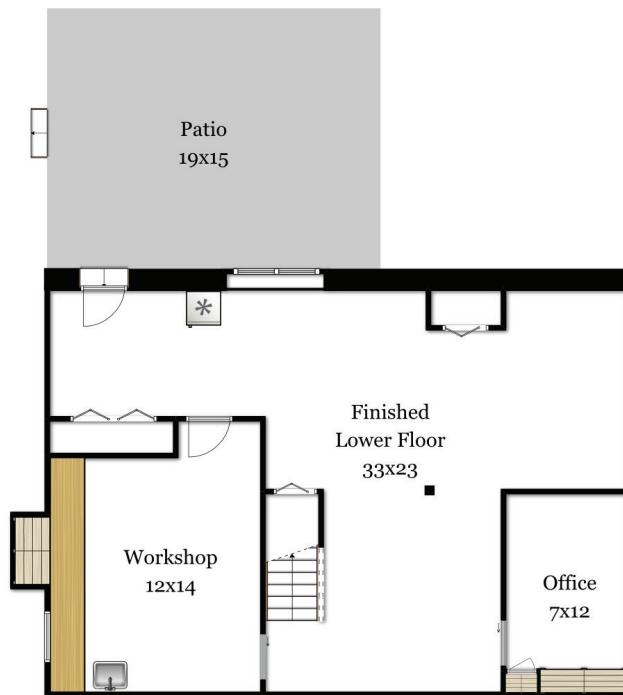

109 Talent Road

Litchfield, NH 03052

Second Floor

Kathy Snyder of The Snyder Group | (603) 557-8599 | Kathy@KathySnyder.com

Disclaimer:
Floor Plans are for marketing purposes only. All rooms and measurements are approximate.
Floor Plan by Best View Imaging

109 Talent Road

Litchfield, NH 03052

Lower Floor

Kathy Snyder of The Snyder Group | (603) 557-8599 | Kathy@KathySnyder.com

Disclaimer:
Floor Plans are for marketing purposes only. All rooms and measurements are approximate.
Floor Plan by Best View Imaging