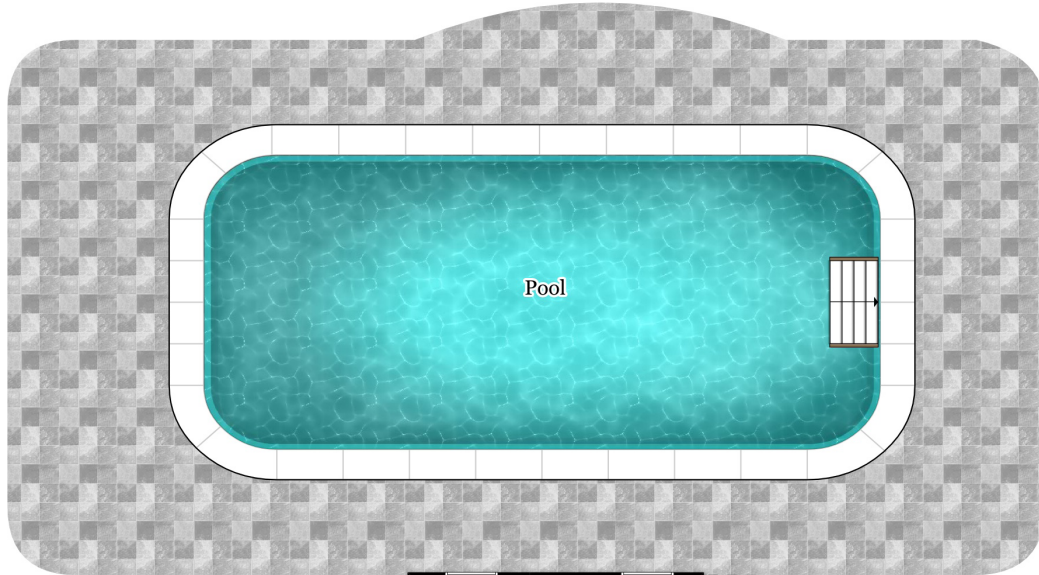

13 Nightingale Road

Nashua, NH 03062

First Floor

Kathy Snyder of The Snyder Group | (603) 557-8599 | Kathy@KathySnyder.com

Disclaimer:
Floor Plans are for marketing purposes only. All rooms and measurements are approximate.
Floor Plan by Best View Imaging