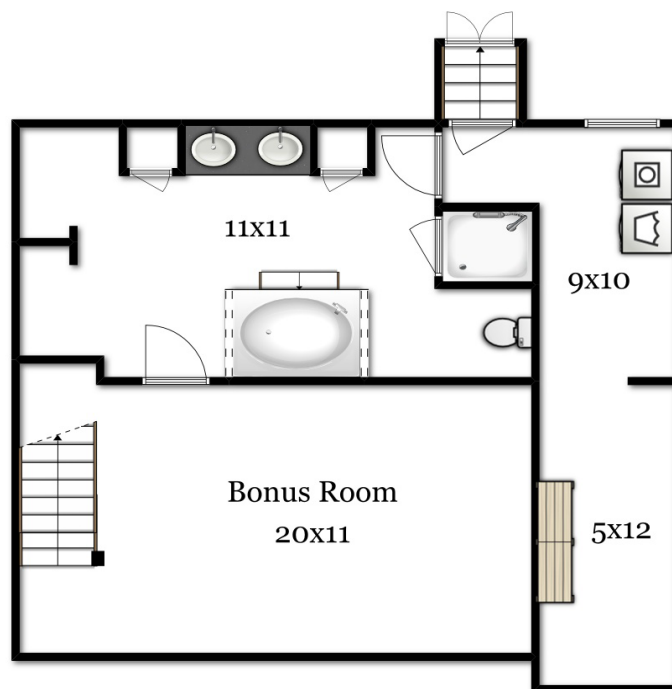

13 Nightingale Road

Nashua, NH 03062

Second Floor

Kathy Snyder of The Snyder Group | (603) 557-8599 | Kathy@KathySnyder.com

Disclaimer:
Floor Plans are for marketing purposes only. All rooms and measurements are approximate.
Floor Plan by Best View Imaging

13 Nightingale Road

Nashua, NH 03062

Lower Floor

Kathy Snyder of The Snyder Group | (603) 557-8599 | Kathy@KathySnyder.com

Disclaimer:
Floor Plans are for marketing purposes only. All rooms and measurements are approximate.
Floor Plan by Best View Imaging