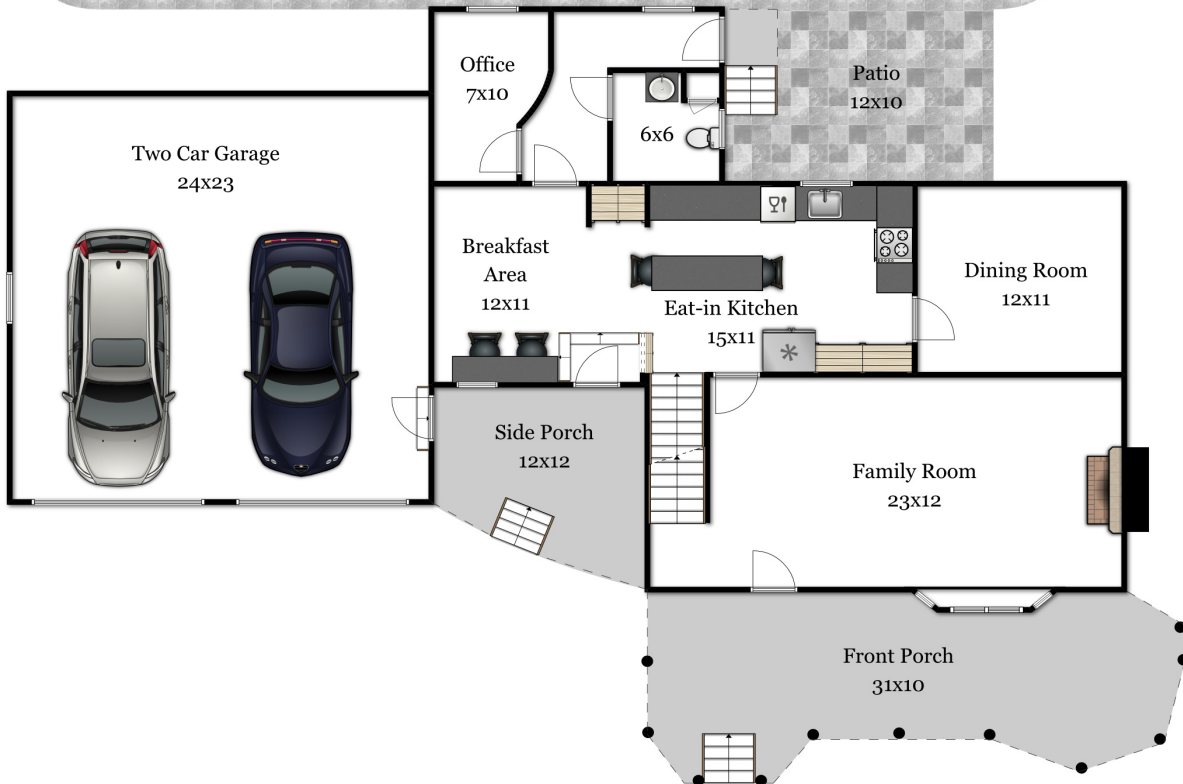

13 Nightingale Road

Nashua, NH 03062

First Floor

Kathy Snyder of The Snyder Group | (603) 557-8599 | Kathy@KathySnyder.com

Disclaimer:
Floor Plans are for marketing purposes only. All rooms and measurements are approximate.
Floor Plan by Best View Imaging