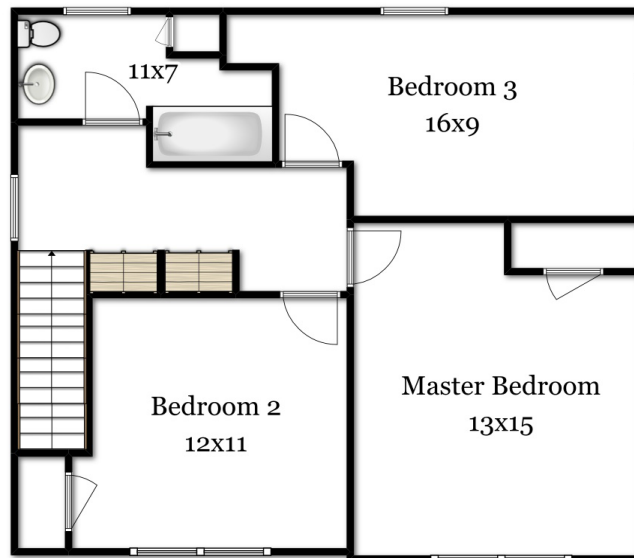

13 Nightingale Road

Nashua, NH 03062

First Floor

Kathy Snyder of The Snyder Group | (603) 557-8599 | Kathy@KathySnyder.com

Disclaimer:
Floor Plans are for marketing purposes only. All rooms and measurements are approximate.
Floor Plan by Best View Imaging

13 Nightingale Road

Nashua, NH 03062

Second Floor

Kathy Snyder of The Snyder Group | (603) 557-8599 | Kathy@KathySnyder.com

Disclaimer:
Floor Plans are for marketing purposes only. All rooms and measurements are approximate.
Floor Plan by Best View Imaging