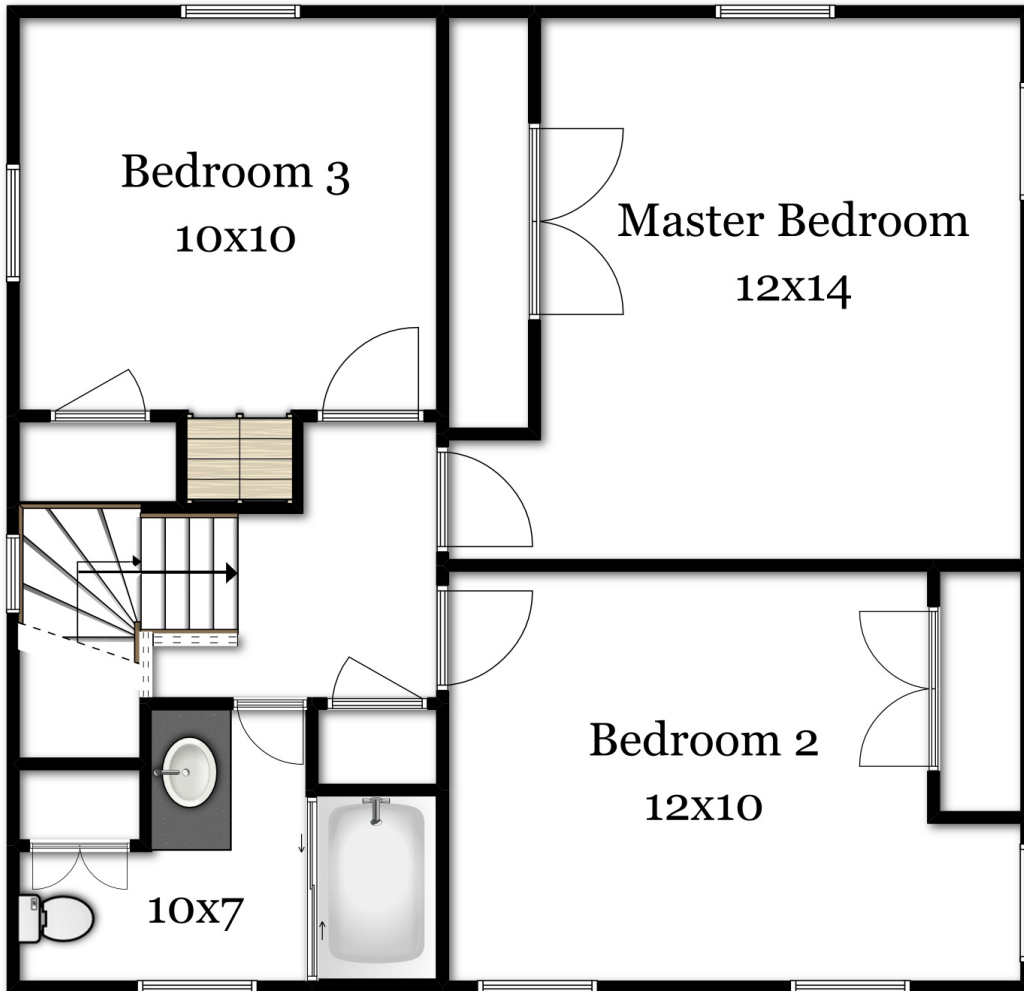

# 27 Grew Avenue

Roslindale, MA 02131

First Floor

## Second Floor

## Lower Floor