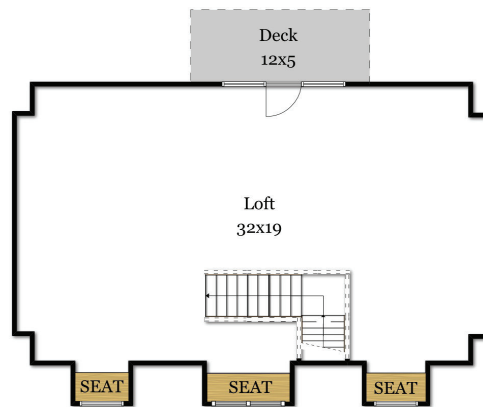

218 Sudbury Road

Stow, MA 01775

Second Floor

Deb Kotlarz of Kotlarz Realty Group at Keller Williams Realty | (978)-502-5862 | deb@kotlarzrealty.com

Disclaimer:
Floor Plans are for marketing purposes only. All rooms and measurements are approximate.
Floor Plan by Best View Imaging

218 Sudbury Road

Stow, MA 01775

Third Floor

Deb Kotlarz of Kotlarz Realty Group at Keller Williams Realty | (978)-502-5862 | deb@kotlarzrealty.com

Disclaimer:
Floor Plans are for marketing purposes only. All rooms and measurements are approximate.
Floor Plan by Best View Imaging