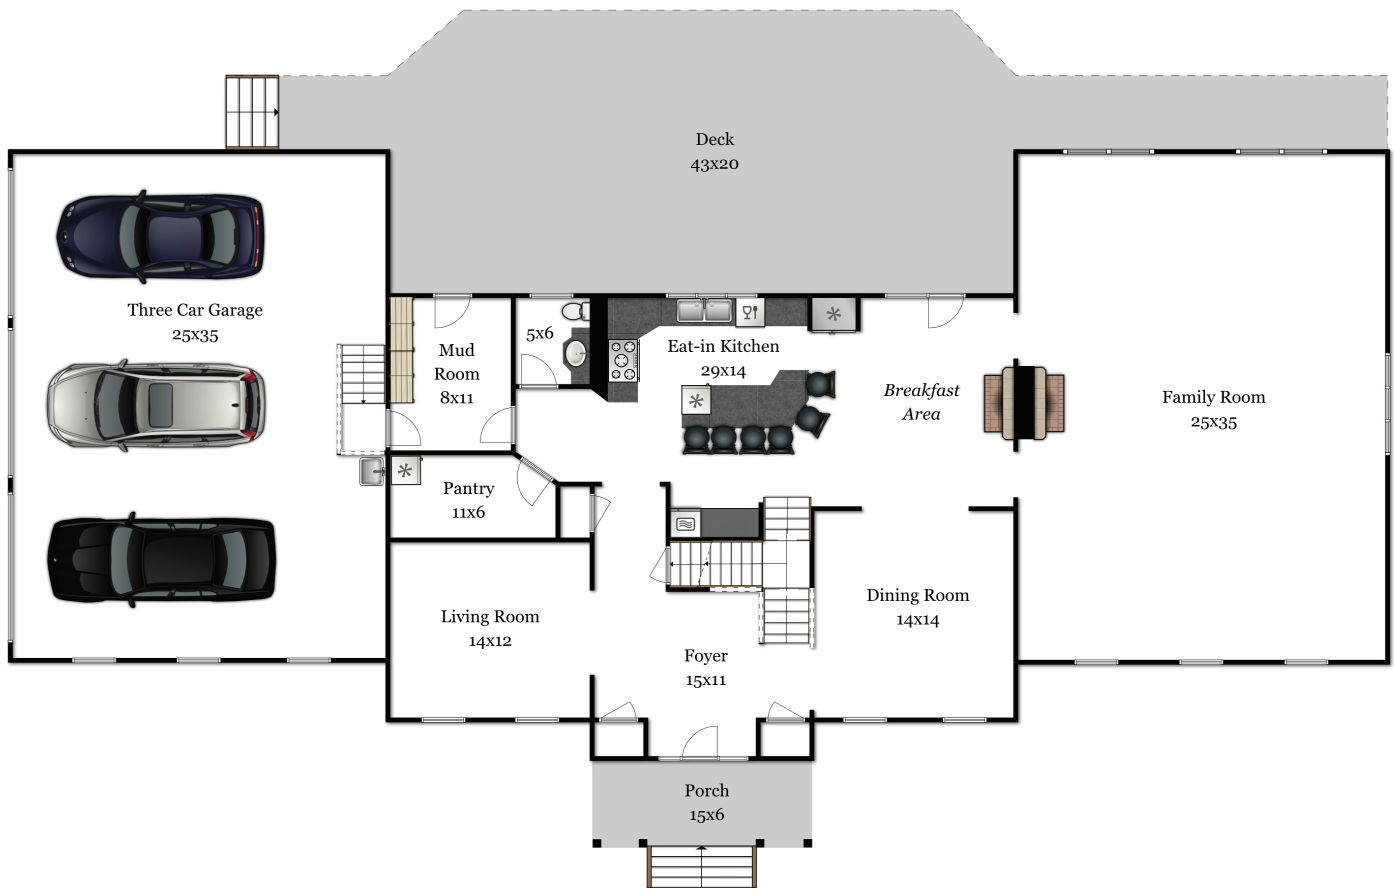

218 Sudbury Road

Stow, MA 01775

First Floor

Deb Kotlarz of Kotlarz Realty Group at Keller Williams Realty | (978)-502-5862 | deb@kotlarzrealty.com

Disclaimer:
Floor Plans are for marketing purposes only. All rooms and measurements are approximate.
Floor Plan by Best View Imaging

218 Sudbury Road

Stow, MA 01775

Second Floor

Deb Kotlarz of Kotlarz Realty Group at Keller Williams Realty | (978)-502-5862 | deb@kotlarzrealty.com

Disclaimer:
Floor Plans are for marketing purposes only. All rooms and measurements are approximate.
Floor Plan by Best View Imaging