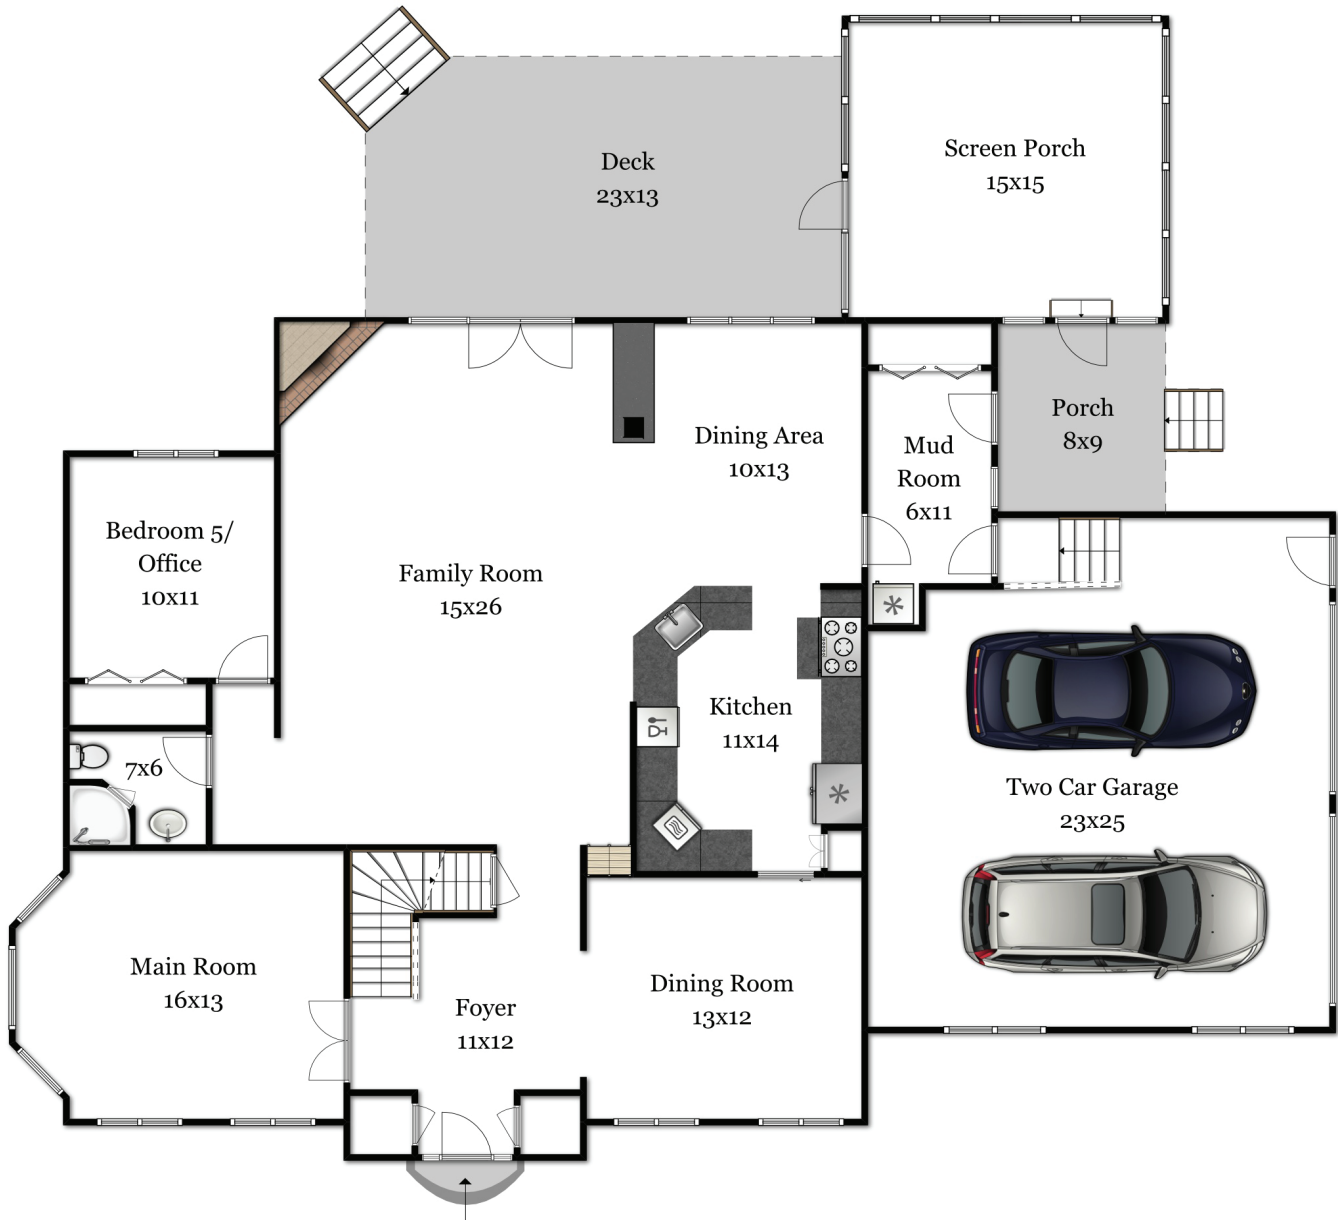

31 Mt Pleasant Street

Westborough, MA 01581

First Floor

Robbi Rubenstein of RE/MAX Executive Realty | (508)-612-8838 | rerobbi@gmail.com

Disclaimer:
Floor Plans are for marketing purposes only. All rooms and measurements are approximate.
Floor Plan by Best View Imaging