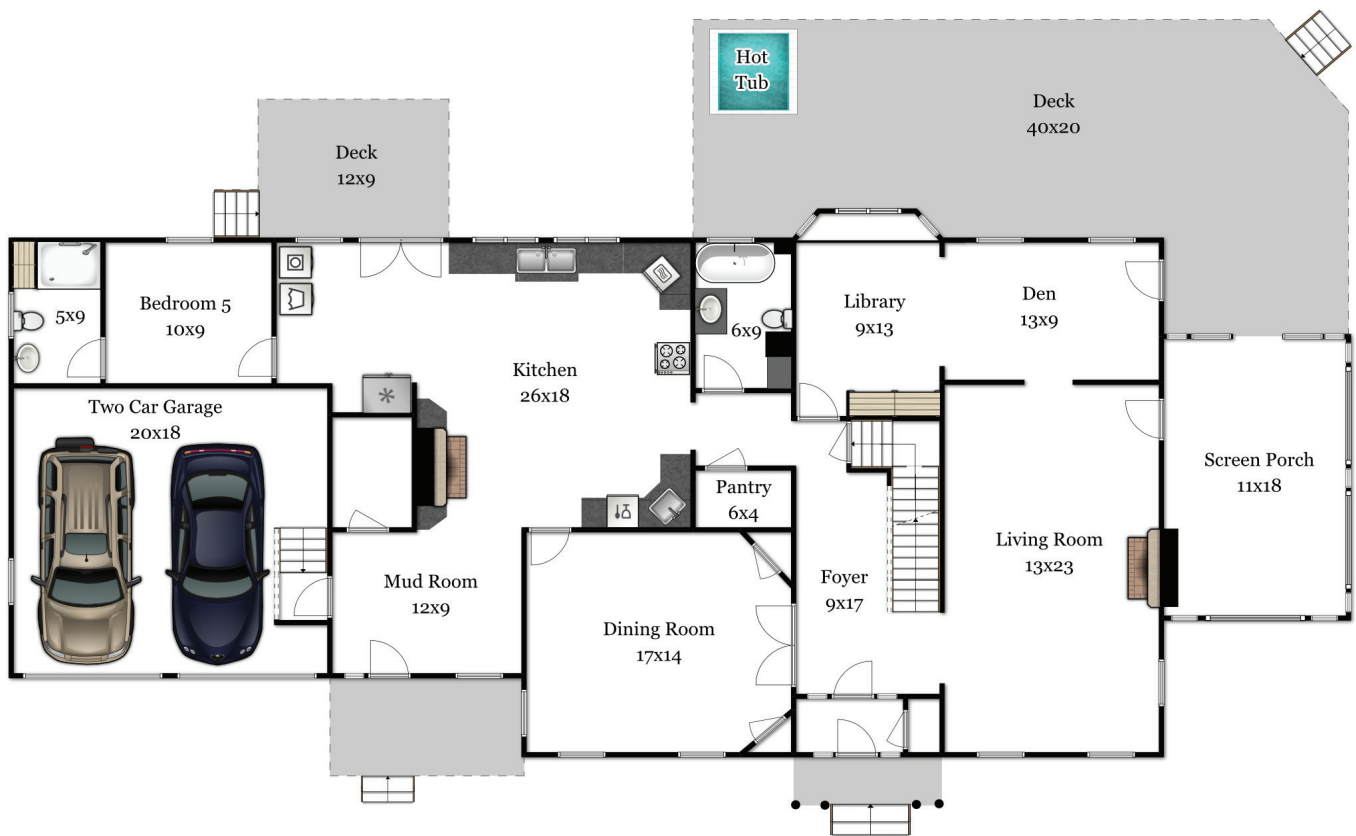

36 Albright Road

Sterling, MA 01564

First Floor

Deb Kotlarz of Kotlarz Realty Group at Keller Williams Realty | (978)-502-5862 | deb@kotlarzrealty.com

Disclaimer:
Floor Plans are for marketing purposes only. All rooms and measurements are approximate.
Floor Plan by Best View Imaging