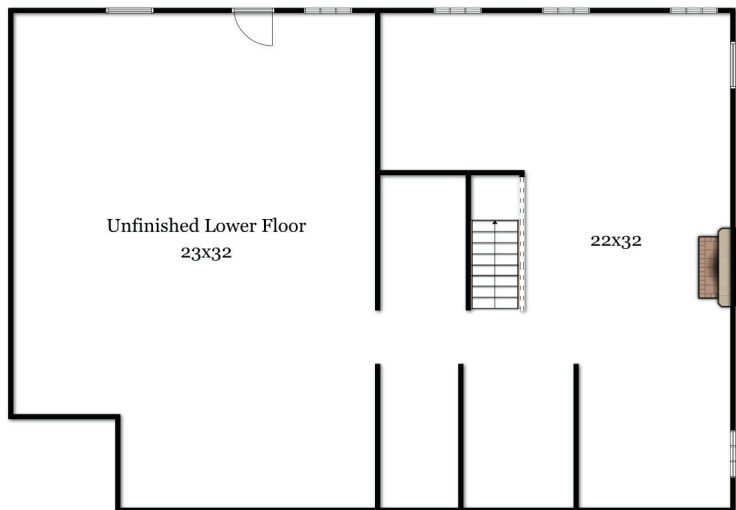

36 Albright Road

Sterling, MA 01564

Lower Floor

Deb Kotlarz of Kotlarz Realty Group at Keller Williams Realty | (978)-502-5862 | deb@kotlarzrealty.com

Disclaimer:
Floor Plans are for marketing purposes only. All rooms and measurements are approximate.
Floor Plan by Best View Imaging