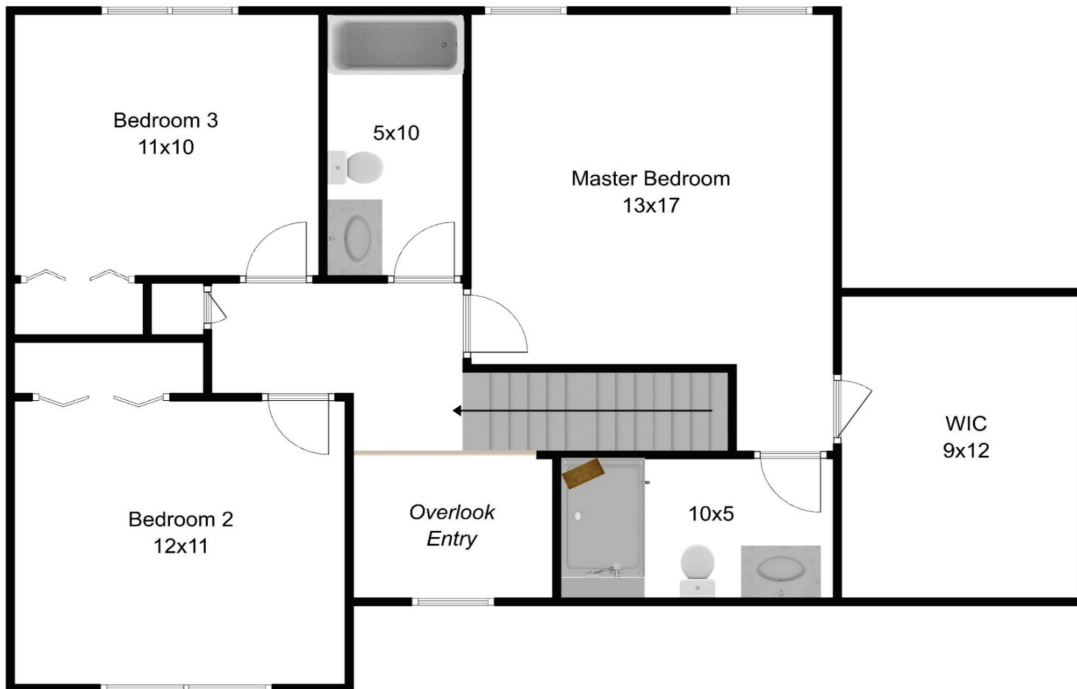

92 Lilac Court

Manchester, NH 03103

First Floor

Kathy Snyder of The Snyder Group | (603) 557-8599 | Kathy@KathySnyder.com

Disclaimer: Floor Plans are for marketing purposes only.
All rooms and measurements are approximate. Floor Plan by Best View Imaging

92 Lilac Court

Manchester, NH 03103

Second Floor

Kathy Snyder of The Snyder Group | (603) 557-8599 | Kathy@KathySnyder.com

Disclaimer: Floor Plans are for marketing purposes only.
All rooms and measurements are approximate. Floor Plan by Best View Imaging