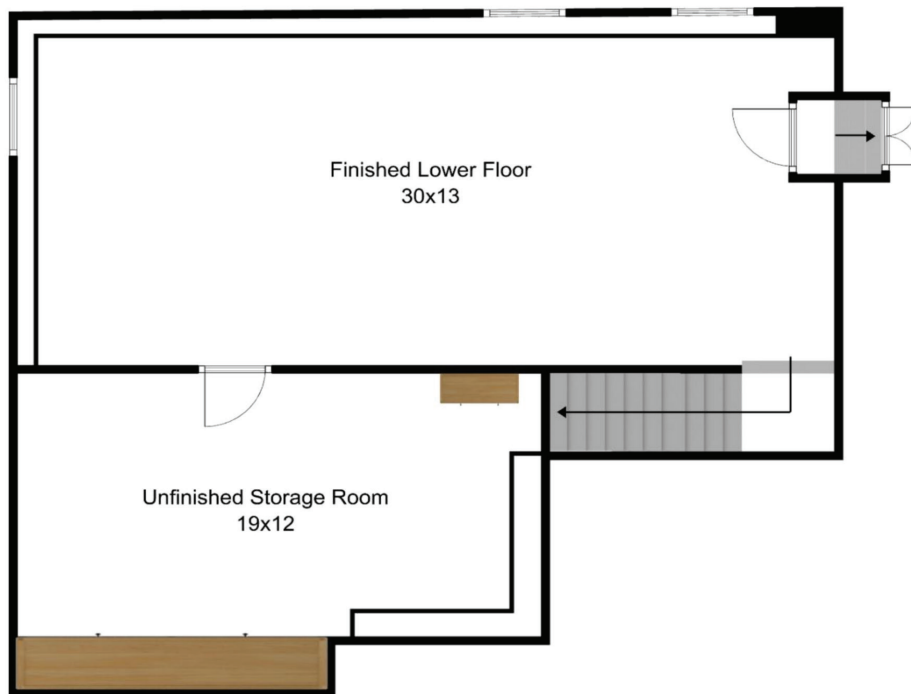

92 Lilac Court

Manchester, NH 03103

Second Floor

Kathy Snyder of The Snyder Group | (603) 557-8599 | Kathy@KathySnyder.com

Disclaimer: Floor Plans are for marketing purposes only.
All rooms and measurements are approximate. Floor Plan by Best View Imaging

92 Lilac Court

Manchester, NH 03103

Lower Floor

Kathy Snyder of The Snyder Group | (603) 557-8599 | Kathy@KathySnyder.com

Disclaimer: Floor Plans are for marketing purposes only.
All rooms and measurements are approximate. Floor Plan by Best View Imaging