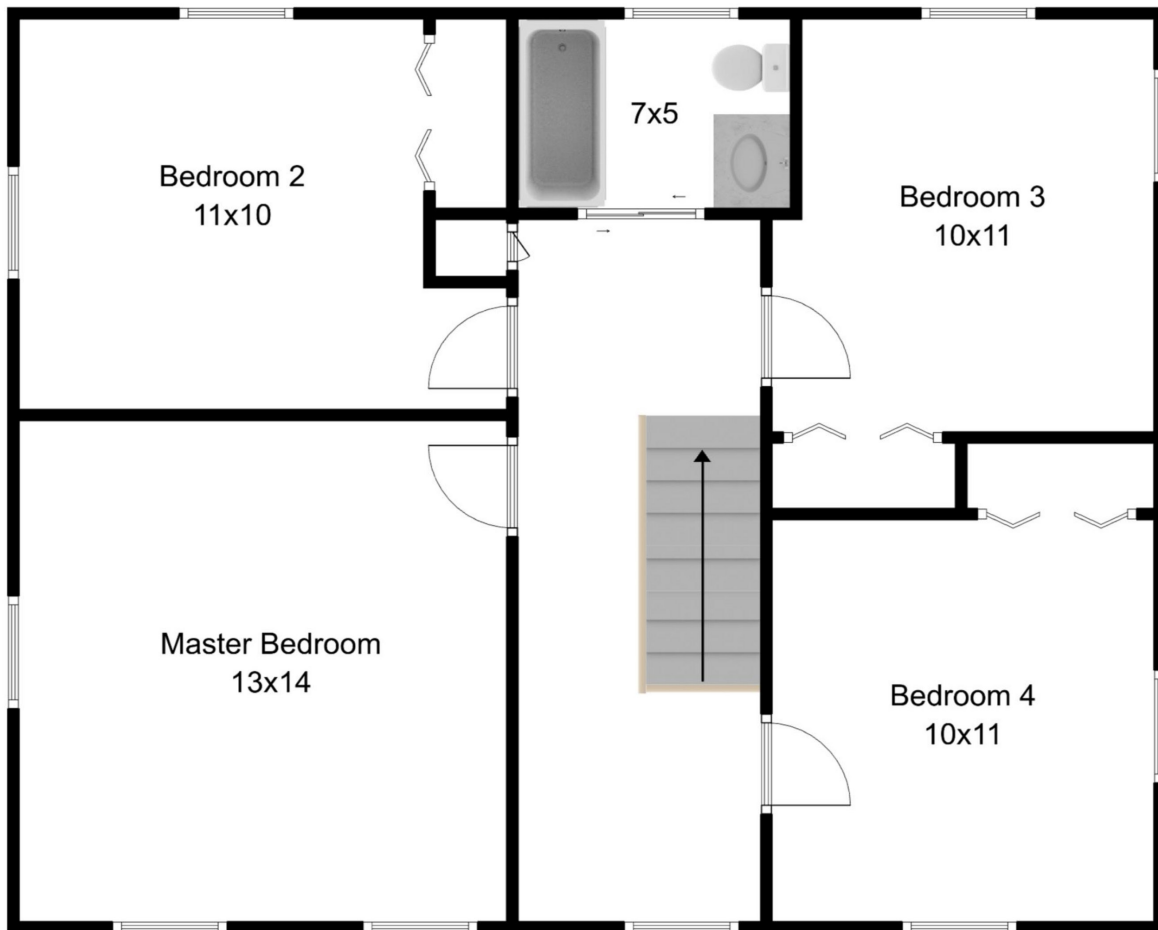

251 Harvard Road

Stow, MA 01775

Second Floor

Deb Kotlarz of Kotlarz Realty Group at Keller Williams Realty | (978)-502-5862 | deb@kotlarzrealty.com

Disclaimer: Floor Plans are for marketing purposes only.
All rooms and measurements are approximate. Floor Plan by Best View Imaging