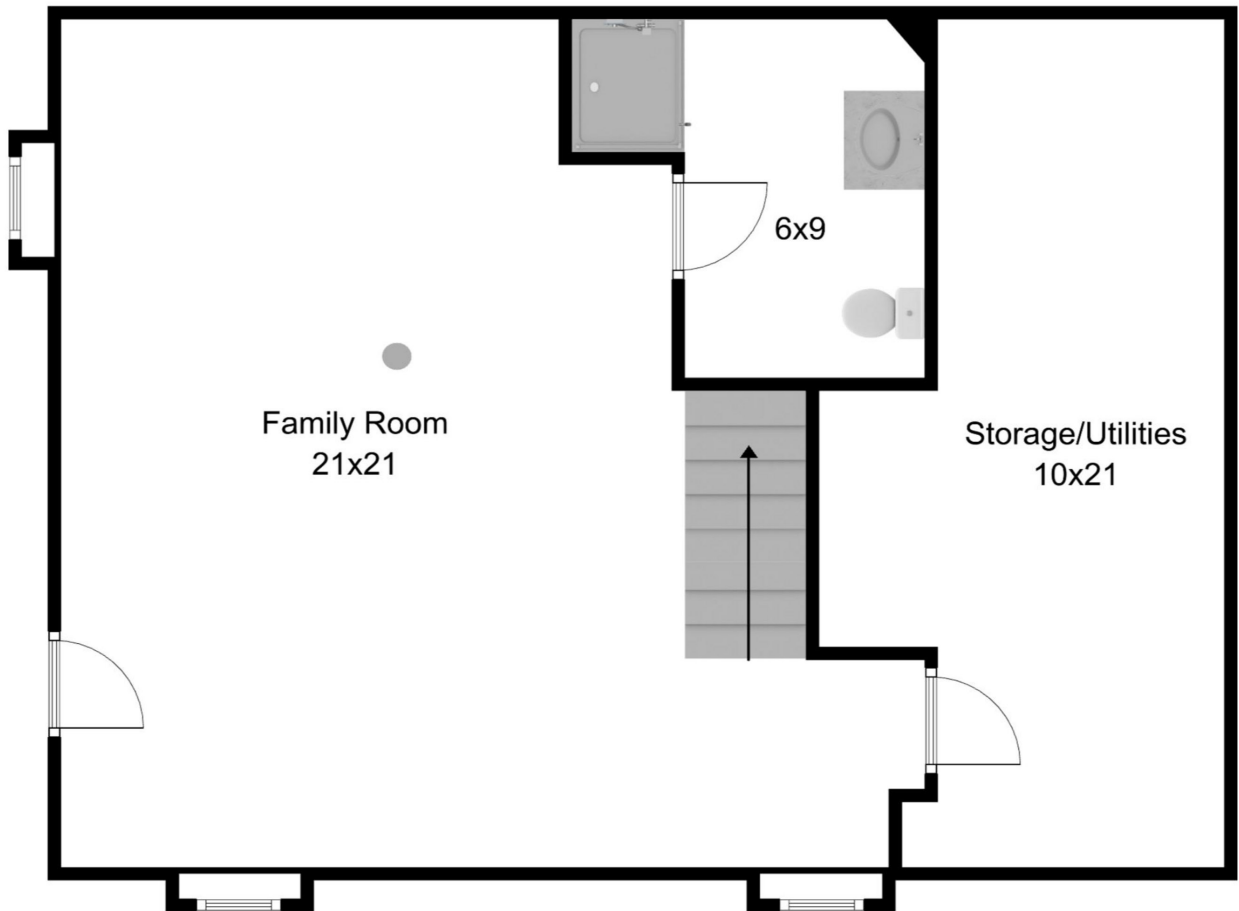

251 Harvard Road

Stow, MA 01775

Lower Floor

Deb Kotlarz of Kotlarz Realty Group at Keller Williams Realty | (978)-502-5862 | deb@kotlarzrealty.com

Disclaimer: Floor Plans are for marketing purposes only.
All rooms and measurements are approximate. Floor Plan by Best View Imaging