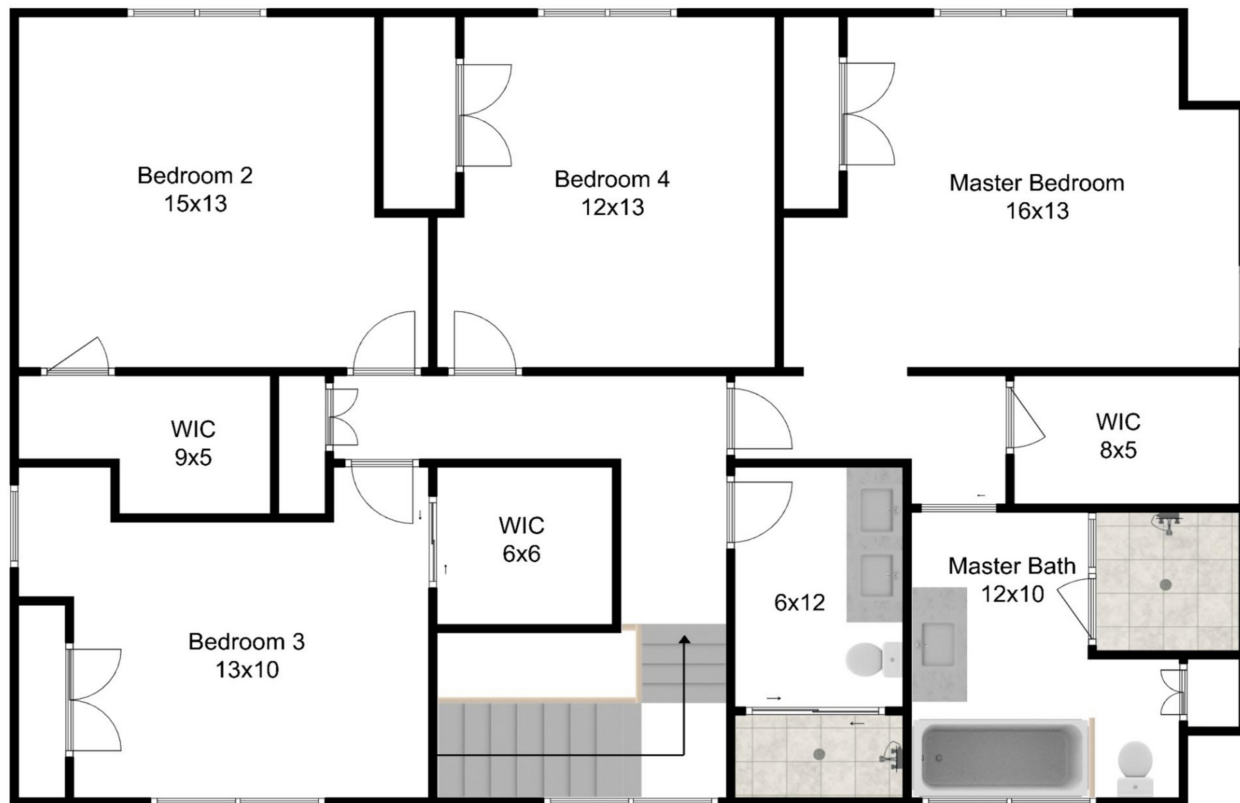

126 North Shore Drive

Stow, MA 01775

4 Bedroom | 2.5 Bath

First Floor

Disclaimer: Floor Plans are for marketing purposes only. All rooms and measurements are approximate. Floor Plan by Best View Imaging

Deb Kotlarz of Kotlarz Realty Group at Keller Williams Realty
(978)-502-5862 | Deb@KotlarzRealty.com

126 North Shore Drive

Stow, MA 01775

4 Bedroom | 2.5 Bath

Second Floor

Disclaimer: Floor Plans are for marketing purposes only. All rooms and measurements are approximate. Floor Plan by Best View Imaging

Deb Kotlarz of Kotlarz Realty Group at Keller Williams Realty
(978)-502-5862 | Deb@KotlarzRealty.com

126 North Shore Drive

Stow, MA 01775

4 Bedroom | 2.5 Bath

Above Garage

Disclaimer: Floor Plans are for marketing purposes only. All rooms and measurements are approximate. Floor Plan by Best View Imaging

Deb Kotlarz of Kotlarz Realty Group at Keller Williams Realty
(978)-502-5862 | Deb@KotlarzRealty.com

126 North Shore Drive

Stow, MA 01775

4 Bedroom | 2.5 Bath

Lower Floor

Disclaimer: Floor Plans are for marketing purposes only. All rooms and measurements are approximate. Floor Plan by Best View Imaging

Deb Kotlarz of Kotlarz Realty Group at Keller Williams Realty
(978)-502-5862 | Deb@KotlarzRealty.com