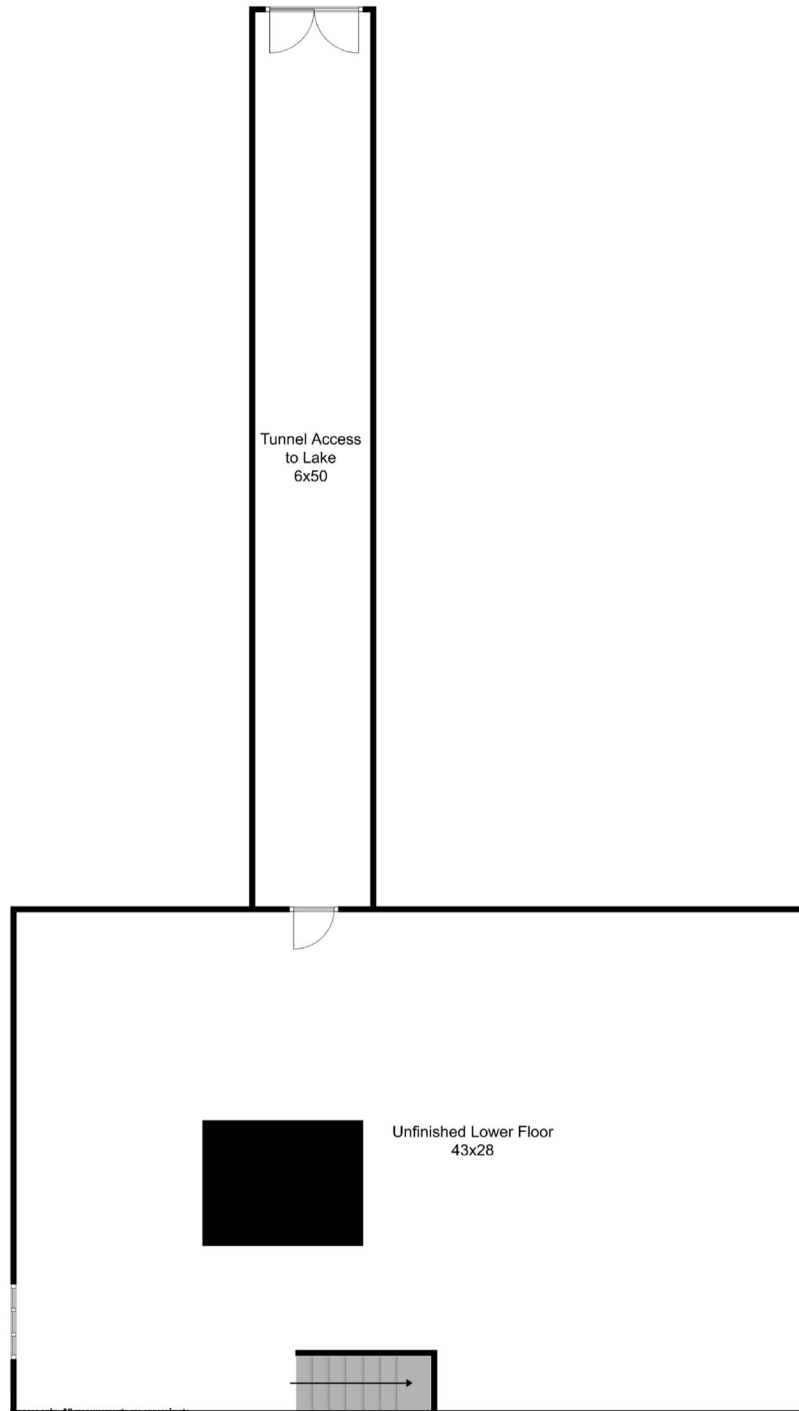

126 North Shore Drive

Stow, MA 01775

4 Bedroom | 2.5 Bath

First Floor

Disclaimer: Floor Plans are for marketing purposes only. All rooms and measurements are approximate. Floor Plan by Best View Imaging

Deb Kotlarz of Kotlarz Realty Group at Keller Williams Realty
(978)-502-5862 | Deb@KotlarzRealty.com

126 North Shore Drive

Stow, MA 01775

4 Bedroom | 2.5 Bath

Second Floor

Disclaimer: Floor Plans are for marketing purposes only. All rooms and measurements are approximate. Floor Plan by Best View Imaging

Deb Kotlarz of Kotlarz Realty Group at Keller Williams Realty
(978)-502-5862 | Deb@KotlarzRealty.com

126 North Shore Drive

Stow, MA 01775

4 Bedroom | 2.5 Bath

Above Garage

Disclaimer: Floor Plans are for marketing purposes only. All rooms and measurements are approximate. Floor Plan by Best View Imaging

Deb Kotlarz of Kotlarz Realty Group at Keller Williams Realty
(978)-502-5862 | Deb@KotlarzRealty.com

126 North Shore Drive

Stow, MA 01775

4 Bedroom | 2.5 Bath

Lower Floor

Disclaimer: Floor Plans are for marketing purposes only. All rooms and measurements are approximate. Floor Plan by Best View Imaging

Deb Kotlarz of Kotlarz Realty Group at Keller Williams Realty
(978)-502-5862 | Deb@KotlarzRealty.com