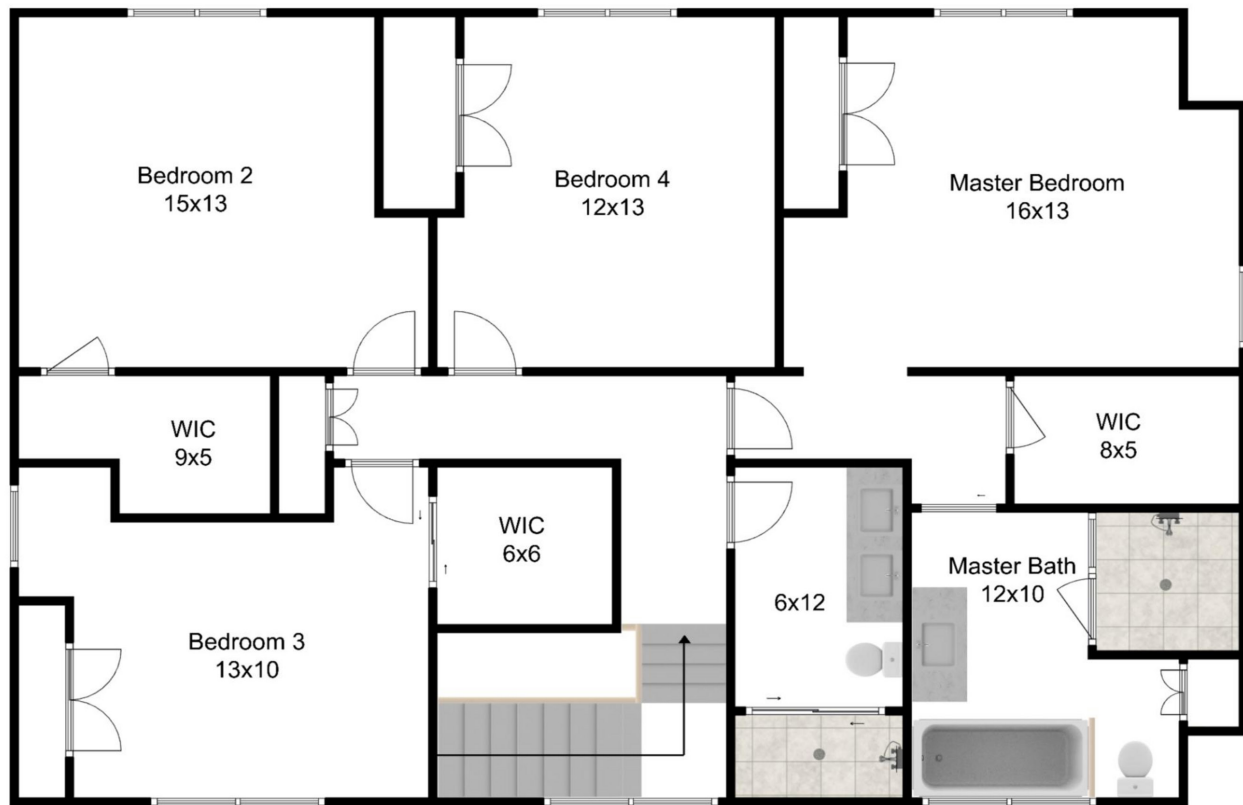

126 North Shore Drive

Stow, MA 01775

4 Bedroom | 2.5 Bath

First Floor

126 North Shore Drive

Stow, MA 01775

4 Bedroom | 2.5 Bath

Second Floor

126 North Shore Drive

Stow, MA 01775

4 Bedroom | 2.5 Bath

Above Garage

126 North Shore Drive

Stow, MA 01775

4 Bedroom | 2.5 Bath

Lower Floor