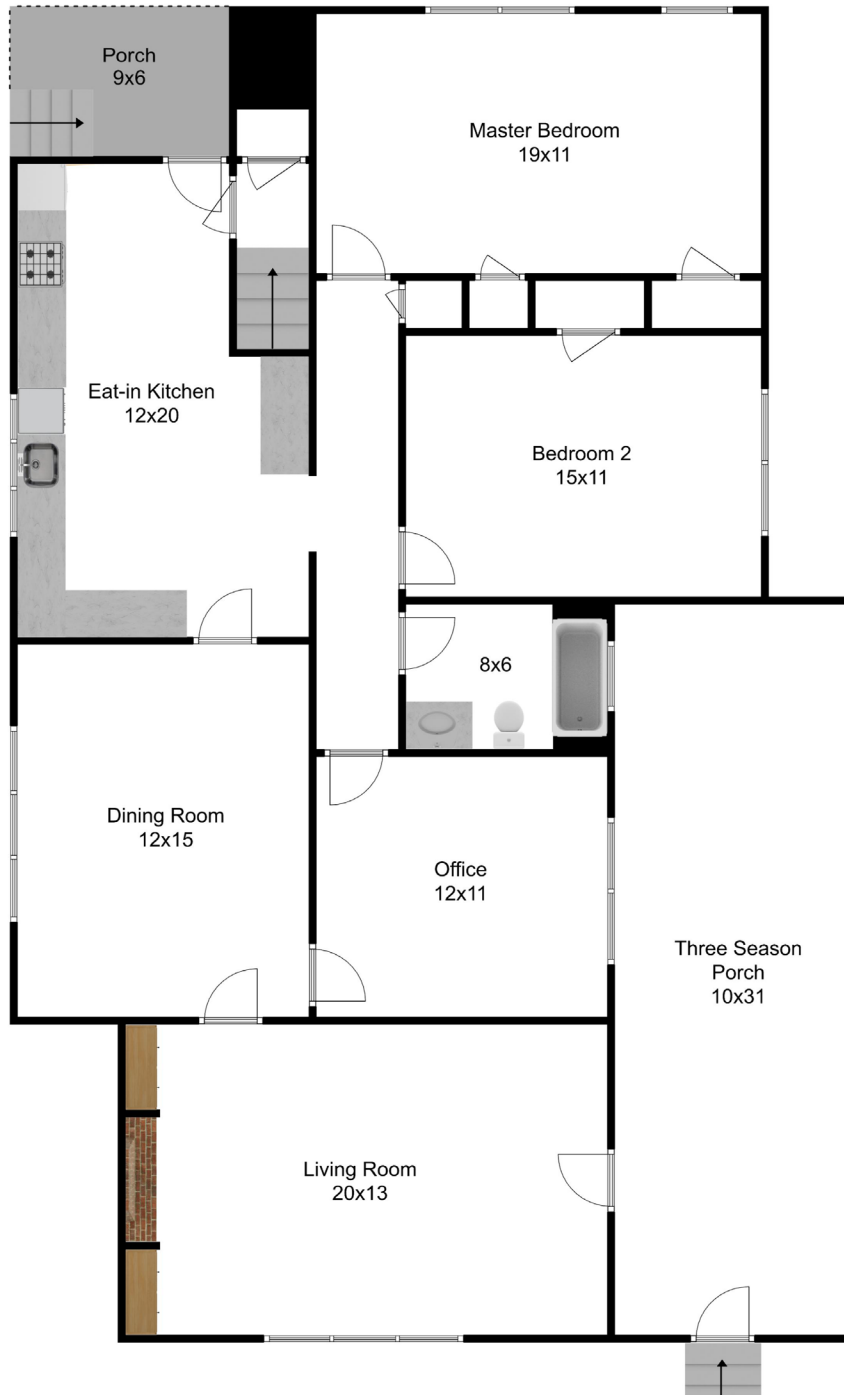

248-250 Clifton Street

Malden, MA 02148

First Floor

Marilyn Burke of Marilyn & Company at Keller Williams Realty | (781)-603-5261 | marilynismyrealtor.com

Disclaimer: Floor Plans are for marketing purposes only.
All rooms and measurements are approximate. Floor Plan by Best View Imaging

248-250 Clifton Street

Malden, MA 02148

Second Floor

Marilyn Burke of Marilyn & Company at Keller Williams Realty | (781)-603-5261 | marilynymyrealtor.com

Disclaimer: Floor Plans are for marketing purposes only. All rooms and measurements are approximate. Floor Plan by Best View Imaging