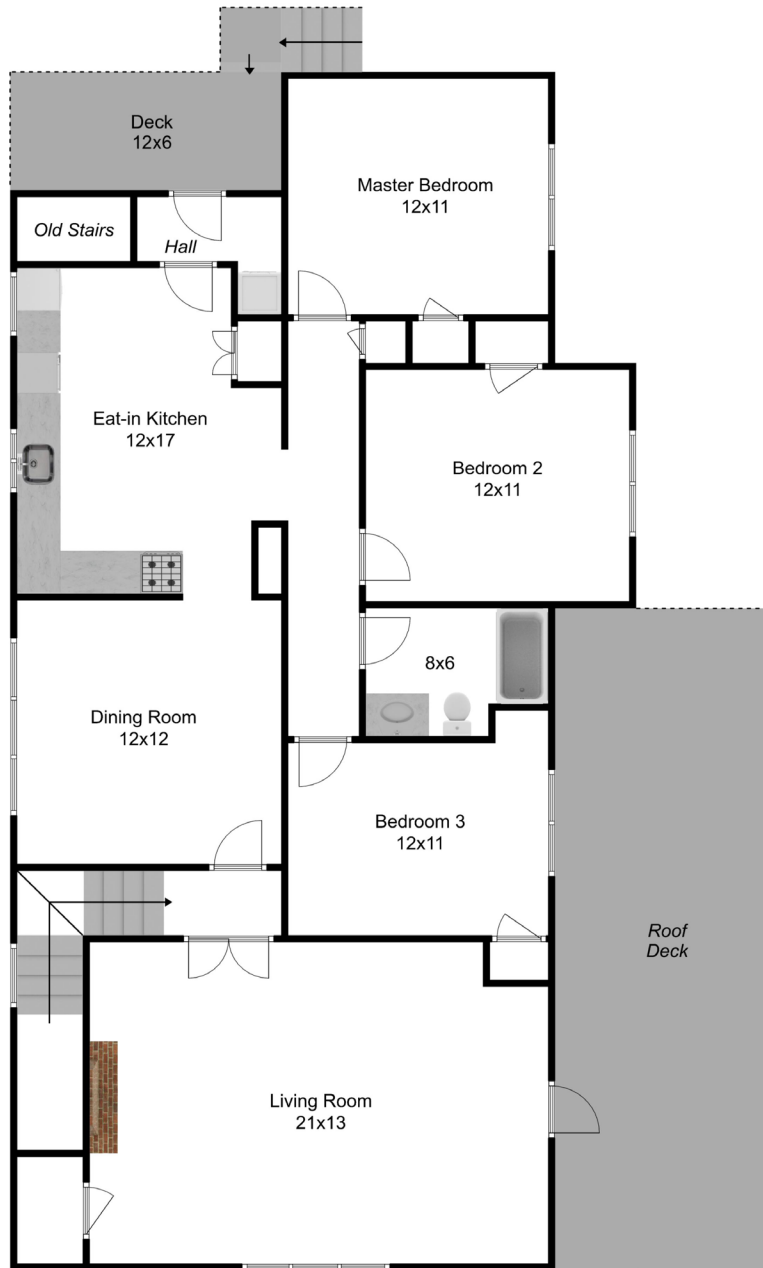

248-250 Clifton Street

Malden, MA 02148

First Floor

Marilyn Burke of Marilyn & Company at Keller Williams Realty | (781)-603-5261 | marilynismyrealtor.com

Disclaimer: Floor Plans are for marketing purposes only.
All rooms and measurements are approximate. Floor Plan by Best View Imaging

248-250 Clifton Street

Malden, MA 02148

Second Floor

Marilyn Burke of Marilyn & Company at Keller Williams Realty | (781)-603-5261 | marilynymyrealtor.com

Disclaimer: Floor Plans are for marketing purposes only. All rooms and measurements are approximate. Floor Plan by Best View Imaging