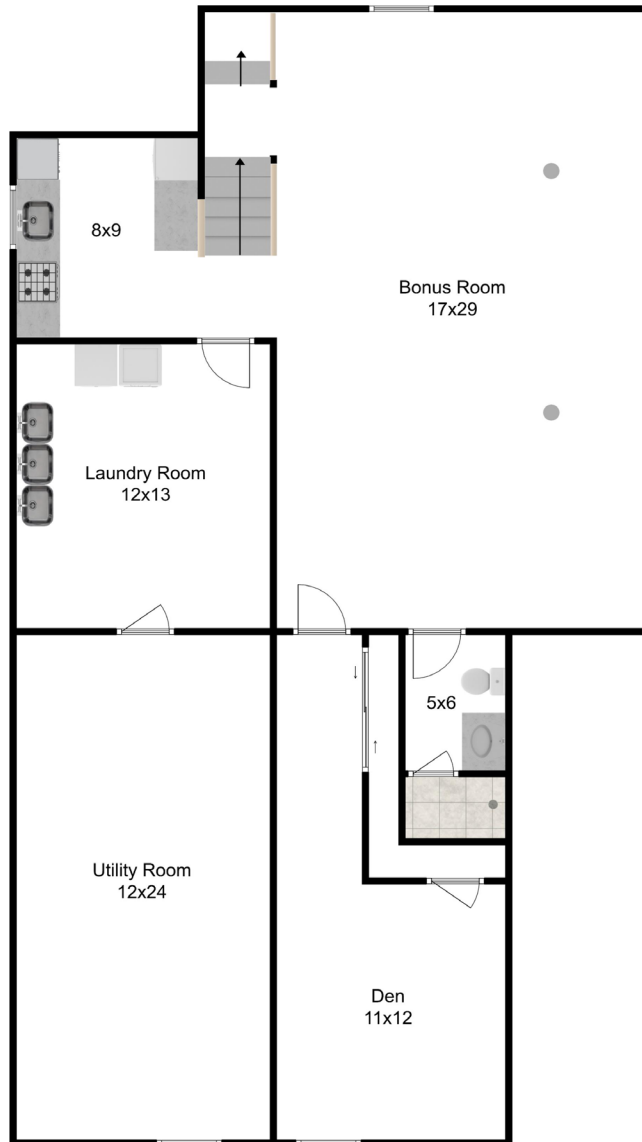

248-250 Clifton Street

Malden, MA 02148

Lower Floor

Marilyn Burke of Marilyn & Company at Keller Williams Realty | (781)-603-5261 | marilynismyrealtor.com

Disclaimer: Floor Plans are for marketing purposes only.
All rooms and measurements are approximate. Floor Plan by Best View Imaging