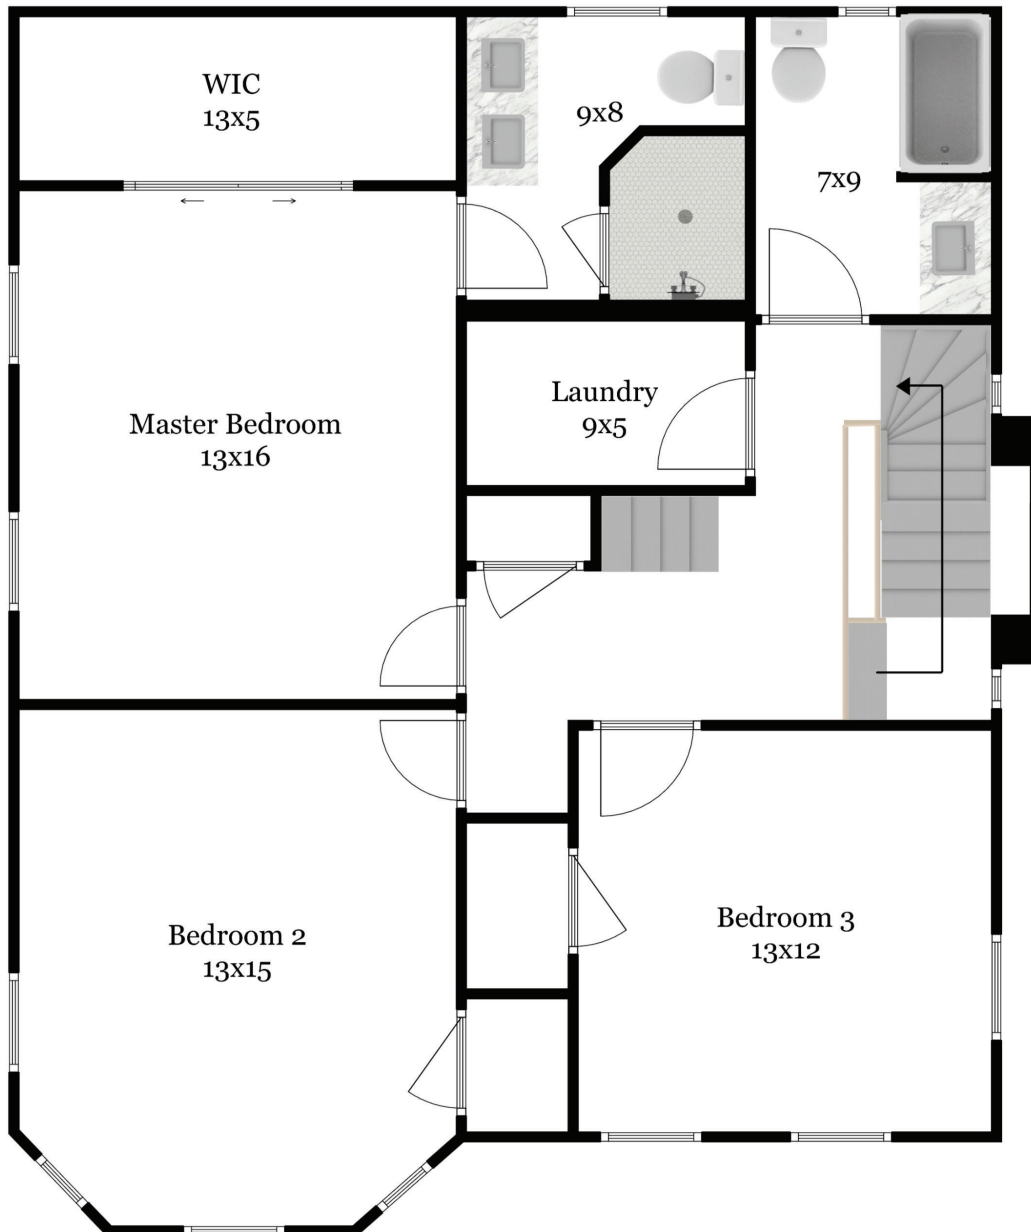

32 Maxfield Street

West Roxbury, MA 02132

5 Bed | 3.5 Bath

First Floor

32 Maxfield Street

West Roxbury, MA 02132

5 Bed | 3.5 Bath

Second Floor

32 Maxfield Street

West Roxbury, MA 02132

5 Bed | 3.5 Bath

Third Floor

32 Maxfield Street

West Roxbury, MA 02132

5 Bed | 3.5 Bath

Unfinished Lower Floor
27x24

Detached
Garage

Unfinished
Lower Floor