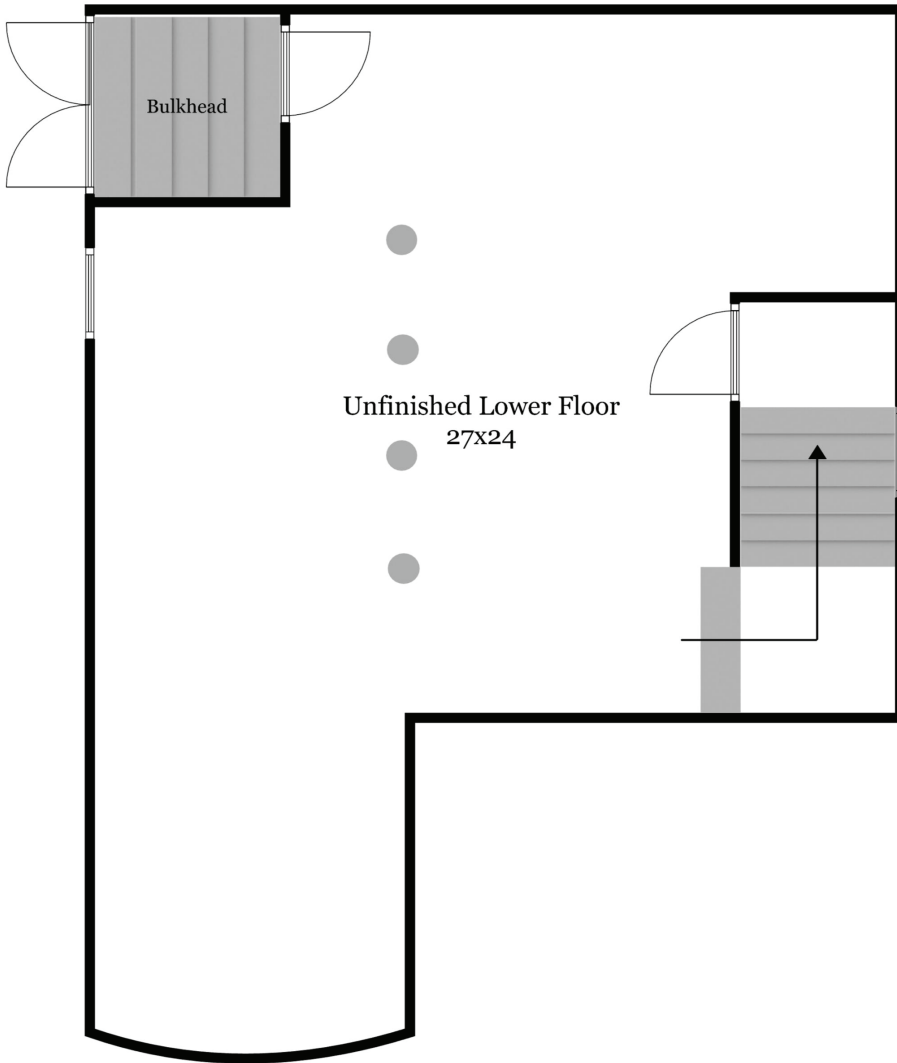

32 Maxfield Street

West Roxbury, MA 02132

5 Bed | 3.5 Bath

First Floor

32 Maxfield Street

West Roxbury, MA 02132

5 Bed | 3.5 Bath

Second Floor

32 Maxfield Street

West Roxbury, MA 02132

5 Bed | 3.5 Bath

Third Floor

32 Maxfield Street

West Roxbury, MA 02132

5 Bed | 3.5 Bath

Unfinished Lower Floor
27x24

Detached
Garage

Unfinished
Lower Floor