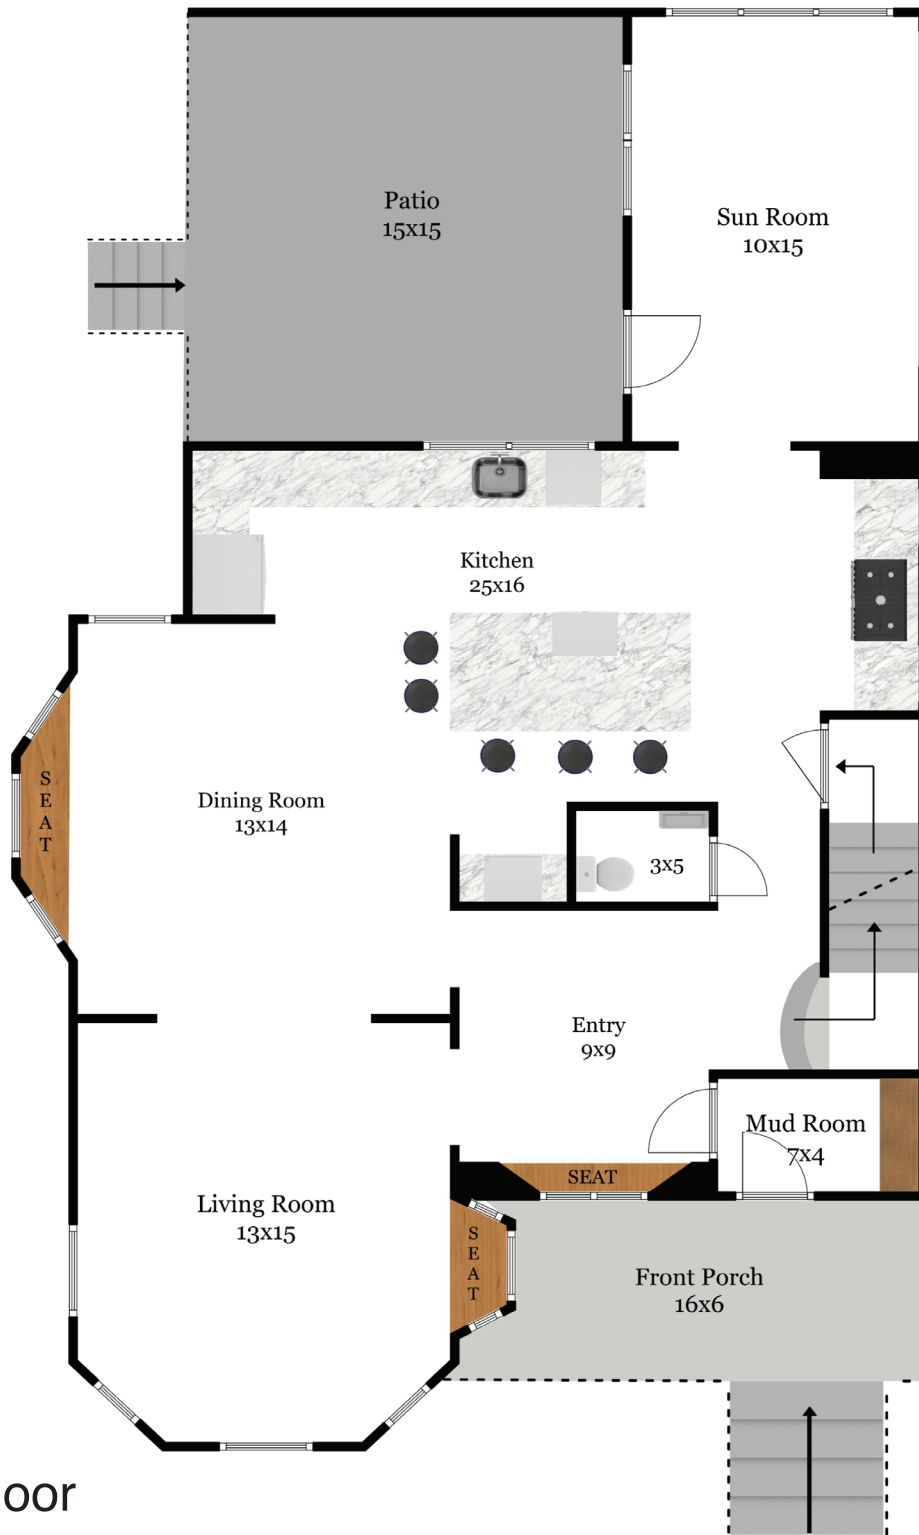

32 Maxfield Street

West Roxbury, MA 02132

5 Bed | 3.5 Bath

First Floor

32 Maxfield Street

West Roxbury, MA 02132

5 Bed | 3.5 Bath

Second Floor

32 Maxfield Street

West Roxbury, MA 02132

5 Bed | 3.5 Bath

Third Floor

32 Maxfield Street

West Roxbury, MA 02132

5 Bed | 3.5 Bath

Unfinished Lower Floor
27x24

Detached
Garage

Unfinished
Lower Floor