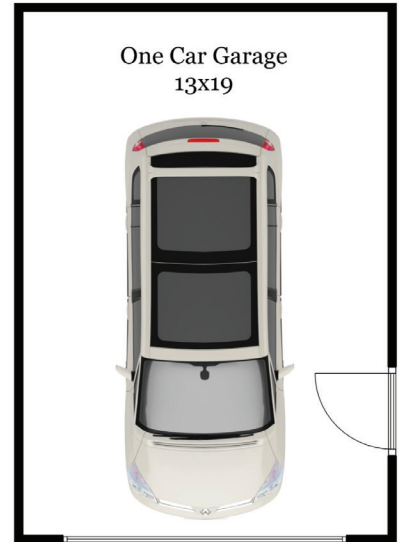

32 Maxfield Street

West Roxbury, MA 02132

5 Bed | 3.5 Bath

First Floor

32 Maxfield Street

West Roxbury, MA 02132

5 Bed | 3.5 Bath

Second Floor

32 Maxfield Street

West Roxbury, MA 02132

5 Bed | 3.5 Bath

Third Floor

32 Maxfield Street

West Roxbury, MA 02132

5 Bed | 3.5 Bath

Unfinished Lower Floor
27x24