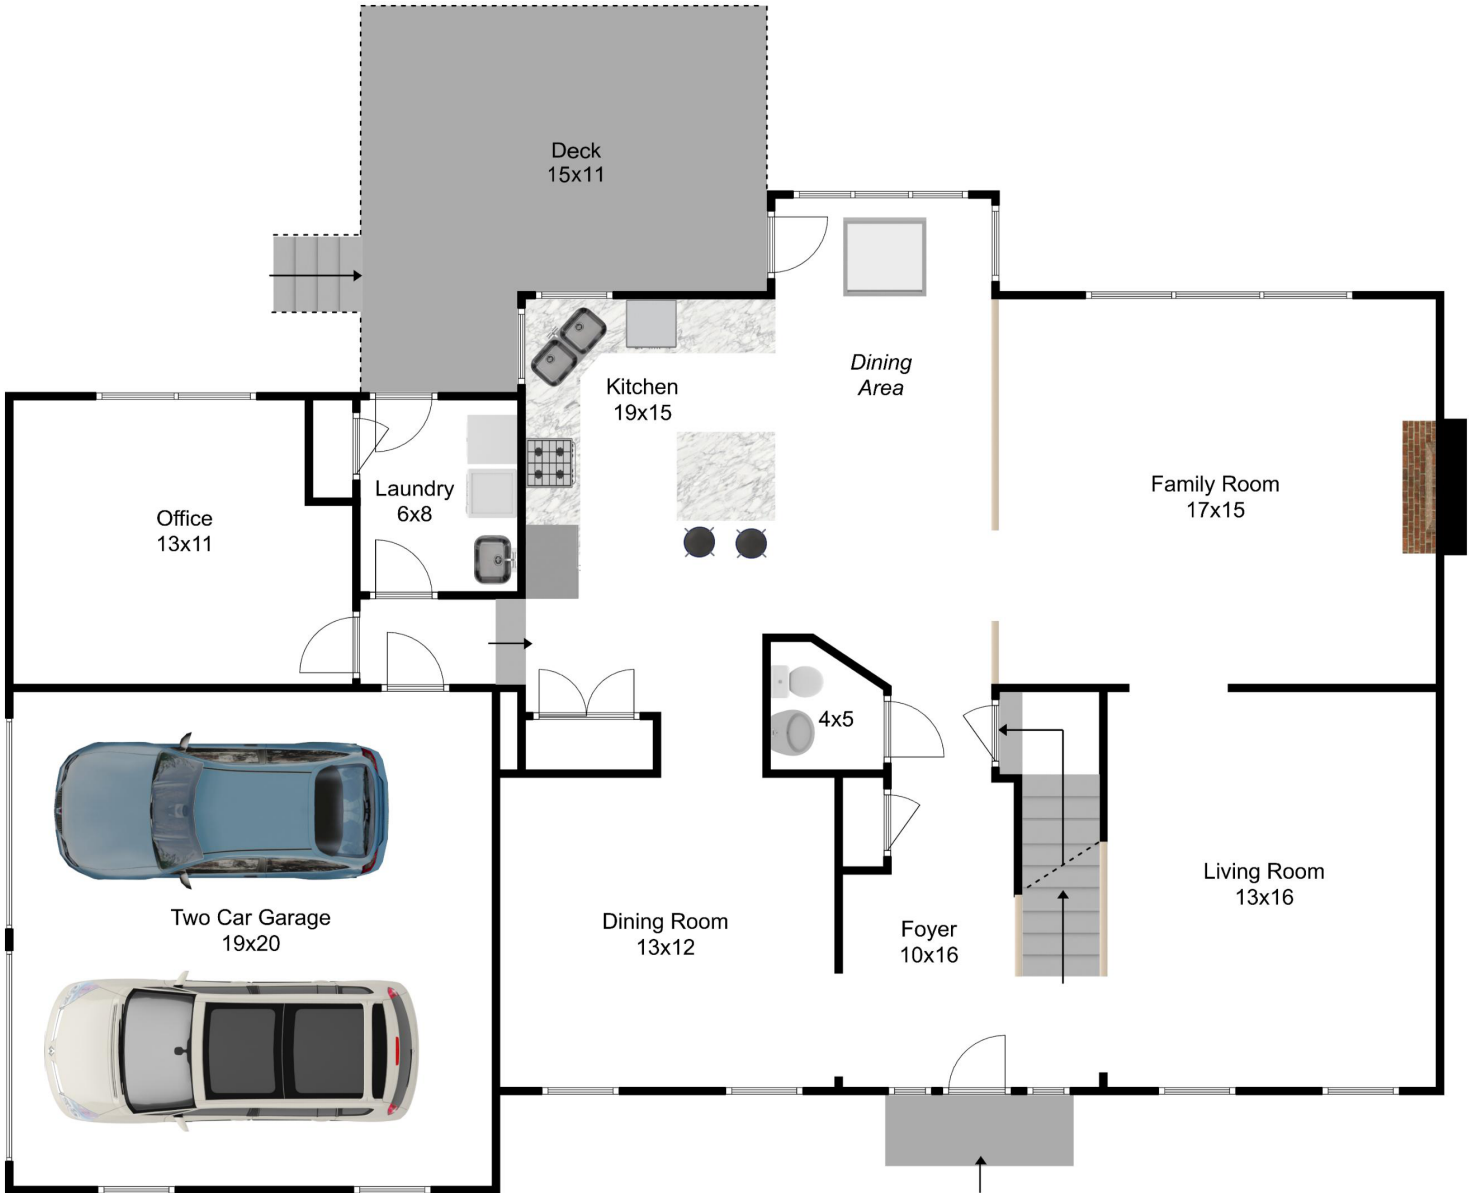

# 21 Hemingway Street

Shrewsbury, MA 01545

4 Bed | 2.5 Bath

First Floor

Disclaimer: Floor Plans are for marketing purposes only. All rooms and measurements are approximate. Floor Plan by Best View Imaging

# 21 Hemingway Street

Shrewsbury, MA 01545

4 Bed | 2.5 Bath

Second Floor

Disclaimer: Floor Plans are for marketing purposes only. All rooms and measurements are approximate. Floor Plan by Best View Imaging