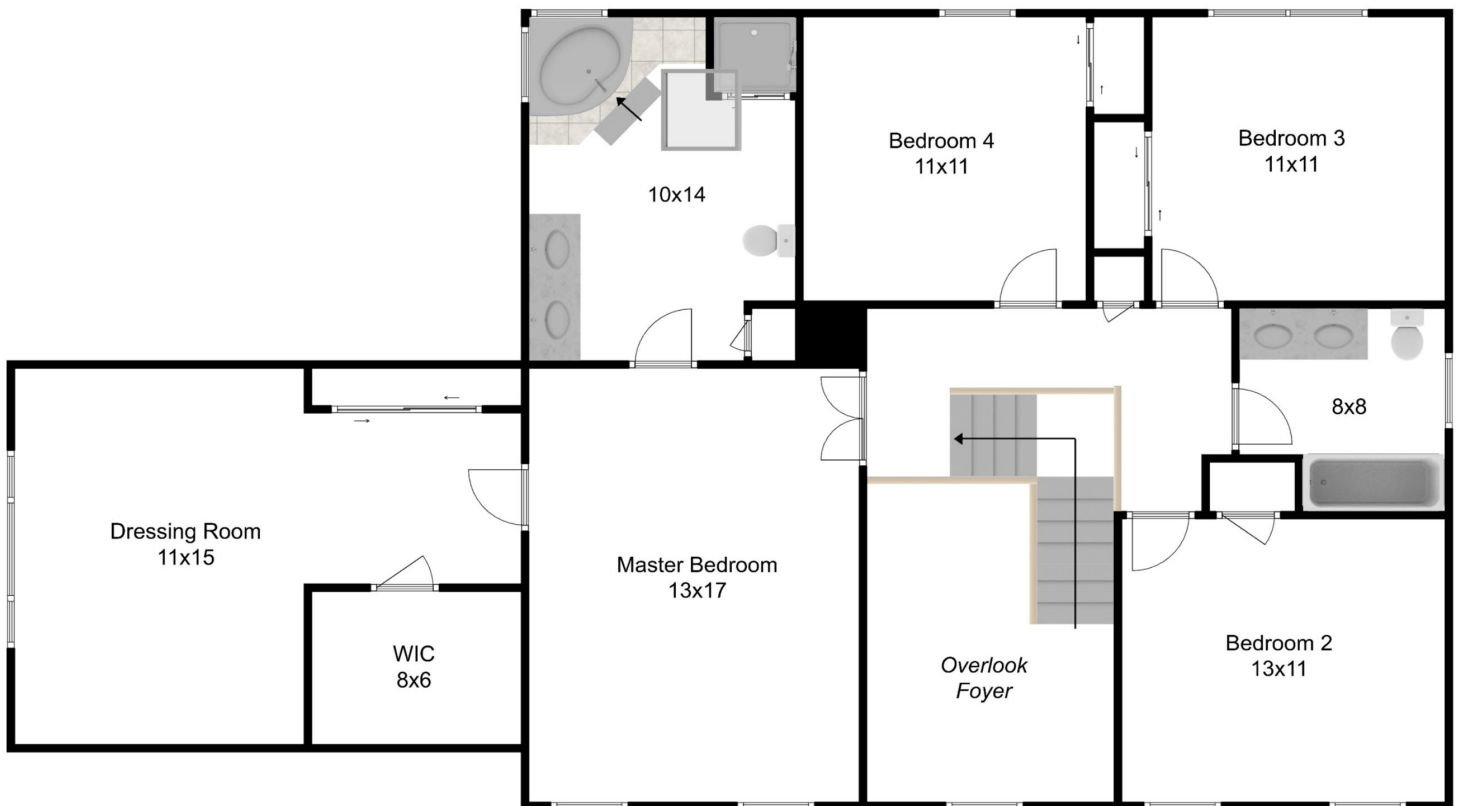

# 21 Hemingway Street

Shrewsbury, MA 01545

4 Bed | 2.5 Bath

First Floor

Disclaimer: Floor Plans are for marketing purposes only. All rooms and measurements are approximate. Floor Plan by Best View Imaging

# 21 Hemingway Street

Shrewsbury, MA 01545

4 Bed | 2.5 Bath

Second Floor

Disclaimer: Floor Plans are for marketing purposes only. All rooms and measurements are approximate. Floor Plan by Best View Imaging