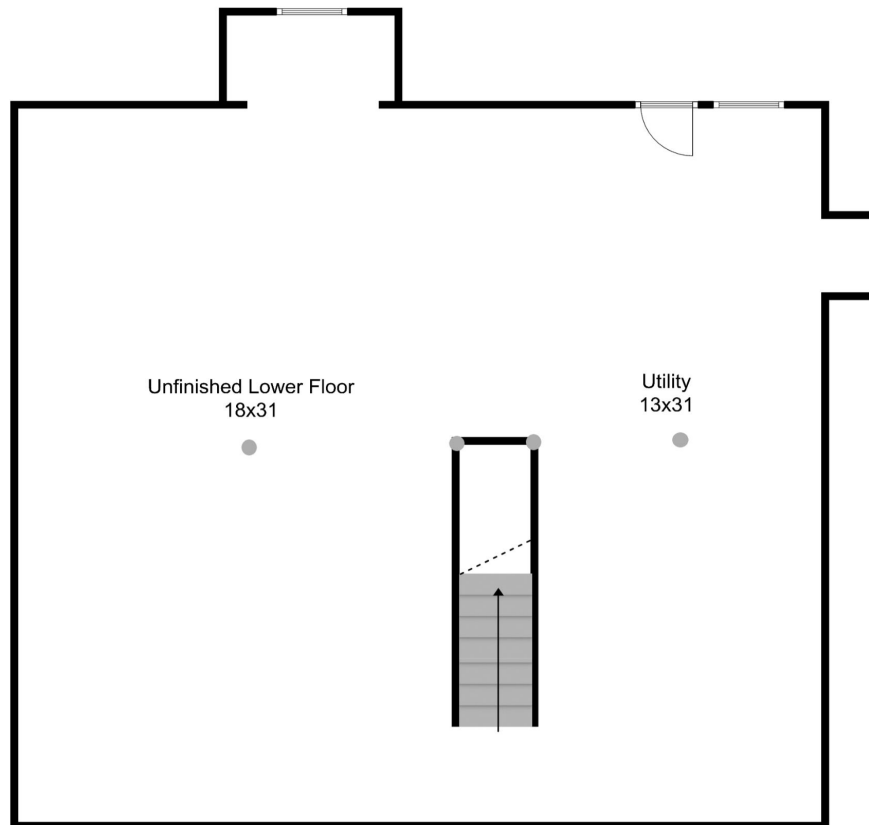

# 21 Hemingway Street

Shrewsbury, MA 01545

4 Bed | 2.5 Bath

Second Floor

Disclaimer: Floor Plans are for marketing purposes only. All rooms and measurements are approximate. Floor Plan by Best View Imaging

# 21 Hemingway Street

Shrewsbury, MA 01545

4 Bed | 2.5 Bath

Lower Floor

Disclaimer: Floor Plans are for marketing purposes only. All rooms and measurements are approximate. Floor Plan by Best View Imaging