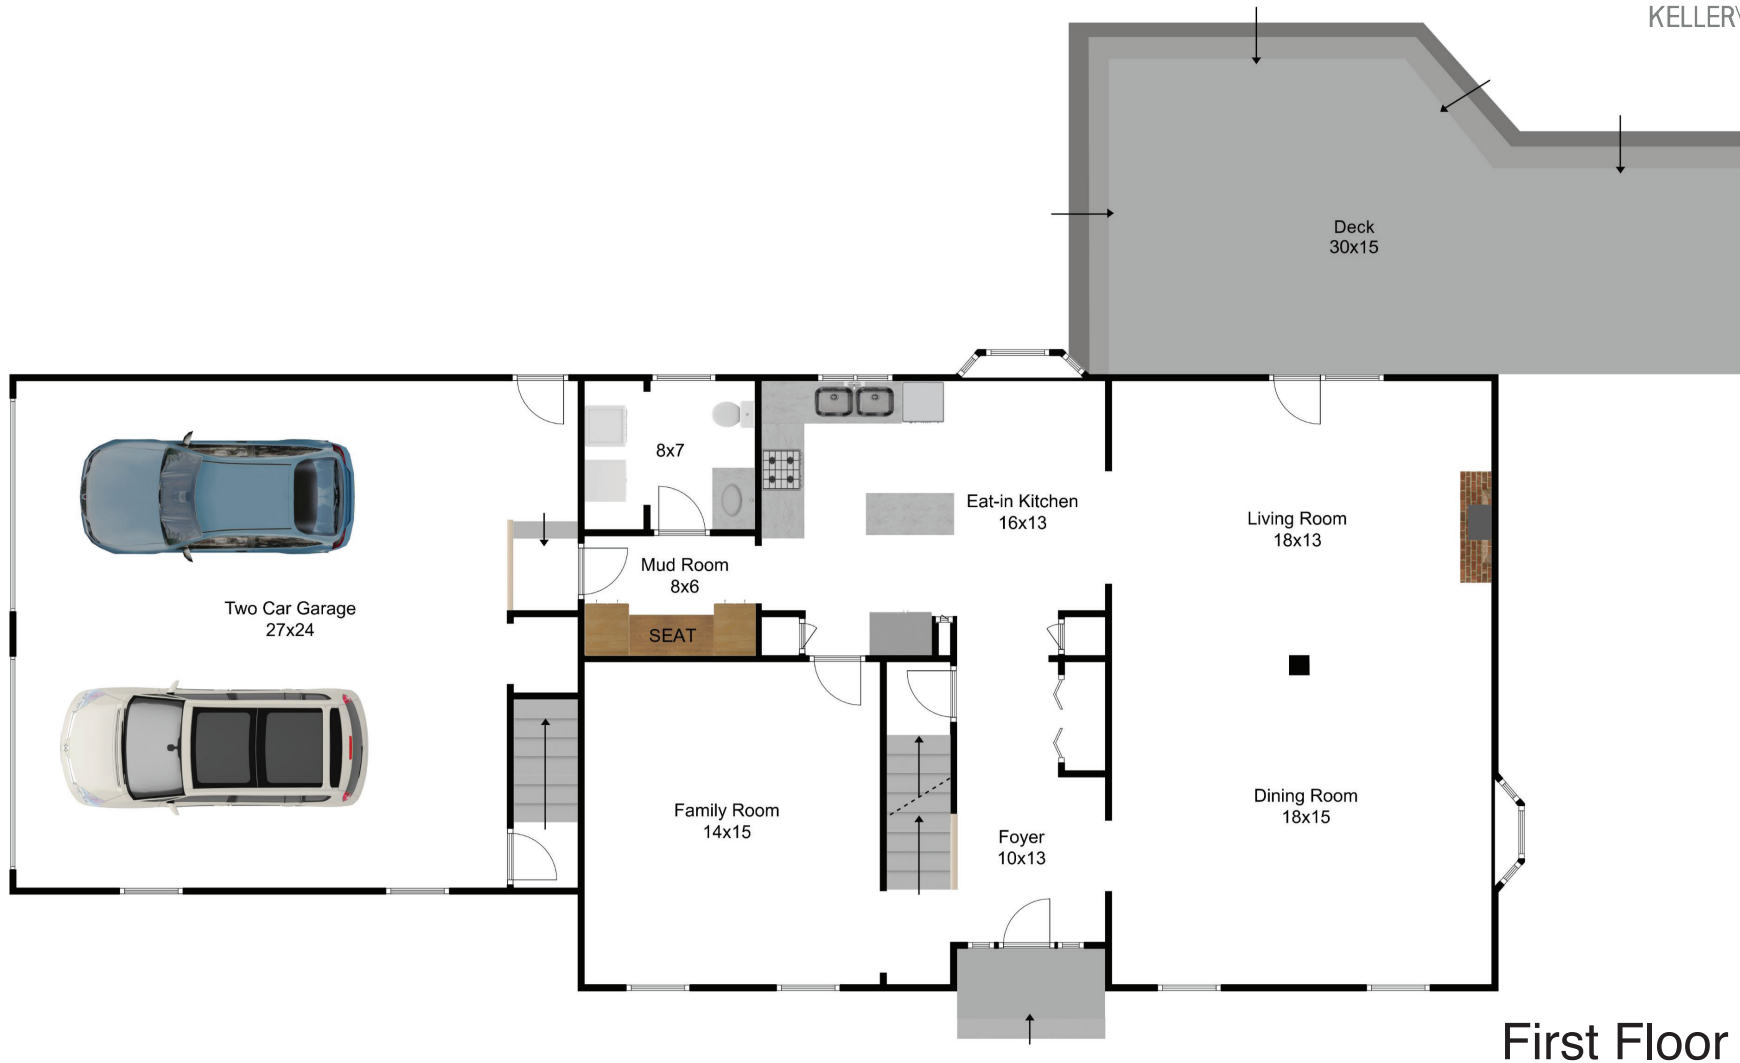

36 Nashaway Road

Bolton, MA 01740

4 Bed | 2.5 Bath

Disclaimer: Floor Plans are for marketing purposes only. All rooms and measurements are approximate. Floor Plan by Best View Imaging

Deb Kotlarz of Kotlarz Realty Group at Keller Williams Realty
(978)-502-5862 | Deb@KotlarzRealty.com

36 Nashaway Road

Bolton, MA 01740

4 Bed | 2.5 Bath

Second Floor

Disclaimer: Floor Plans are for marketing purposes only. All rooms and measurements are approximate. Floor Plan by Best View Imaging

Deb Kotlarz of Kotlarz Realty Group at Keller Williams Realty
(978)-502-5862 | Deb@KotlarzRealty.com