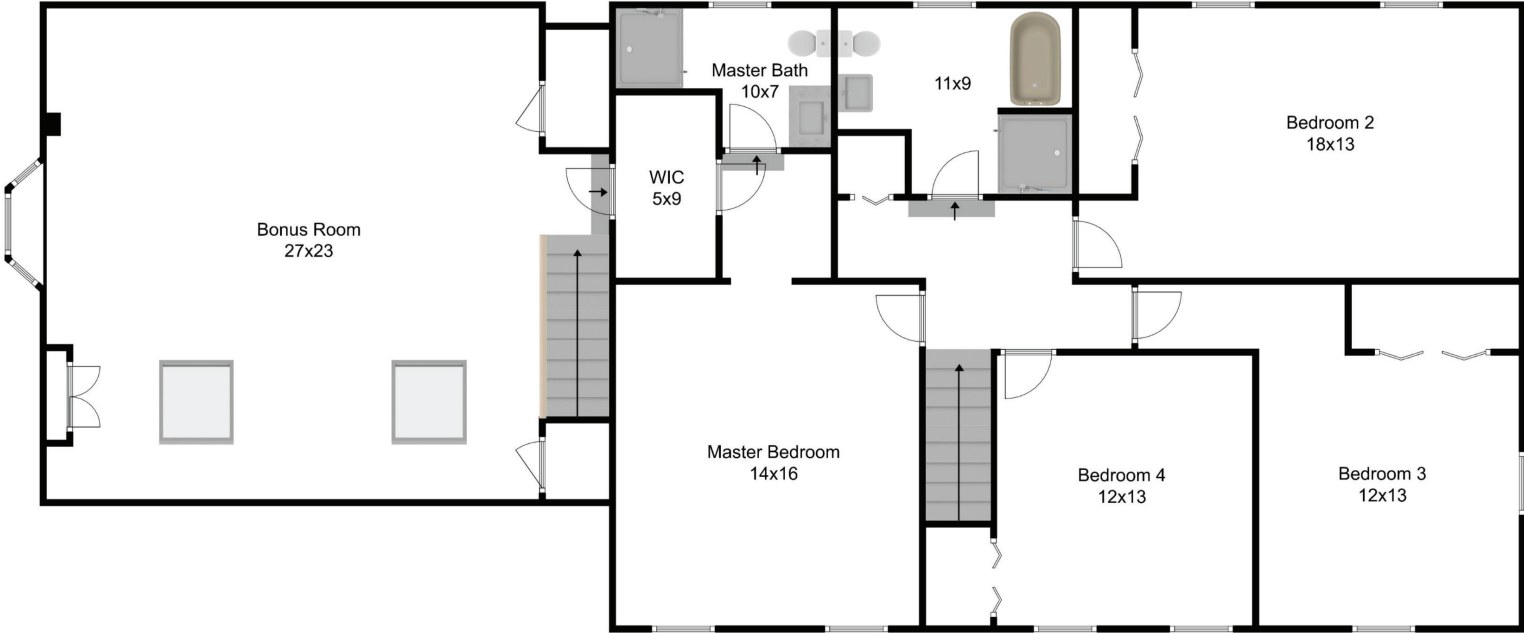

36 Nashaway Road

Bolton, MA 01740

4 Bed | 2.5 Bath

Disclaimer: Floor Plans are for marketing purposes only. All rooms and measurements are approximate. Floor Plan by Best View Imaging

Deb Kotlarz of Kotlarz Realty Group at Keller Williams Realty
(978)-502-5862 | Deb@KotlarzRealty.com

36 Nashaway Road

Bolton, MA 01740

4 Bed | 2.5 Bath

Second Floor

Disclaimer: Floor Plans are for marketing purposes only. All rooms and measurements are approximate. Floor Plan by Best View Imaging

Deb Kotlarz of Kotlarz Realty Group at Keller Williams Realty
(978)-502-5862 | Deb@KotlarzRealty.com