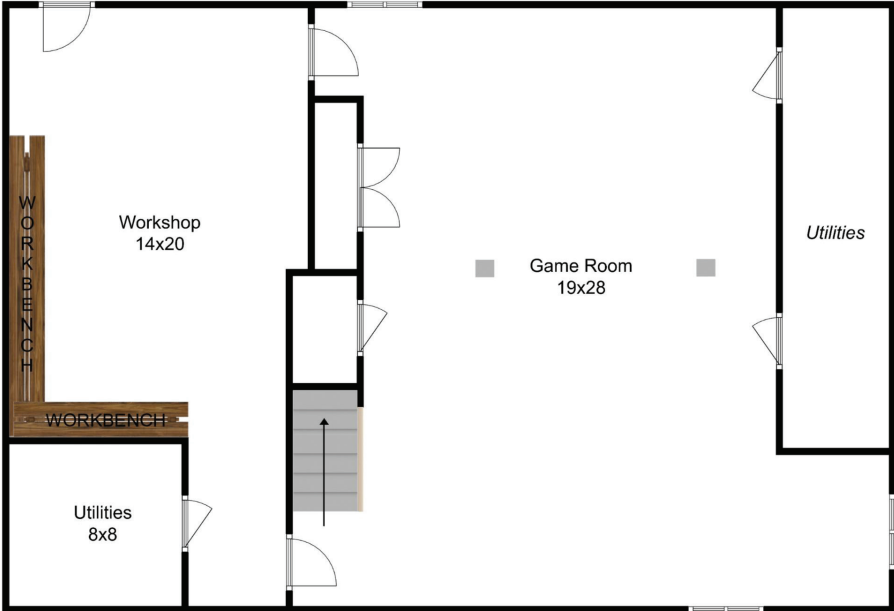

36 Nashaway Road

Bolton, MA 01740

4 Bed | 2.5 Bath

Second Floor

Disclaimer: Floor Plans are for marketing purposes only. All rooms and measurements are approximate. Floor Plan by Best View Imaging

Deb Kotlarz of Kotlarz Realty Group at Keller Williams Realty
(978)-502-5862 | Deb@KotlarzRealty.com

36 Nashaway Road

Bolton, MA 01740

4 Bed | 2.5 Bath

Lower Floor

Disclaimer: Floor Plans are for marketing purposes only. All rooms and measurements are approximate. Floor Plan by Best View Imaging

Deb Kotlarz of Kotlarz Realty Group at Keller Williams Realty
(978)-502-5862 | Deb@KotlarzRealty.com