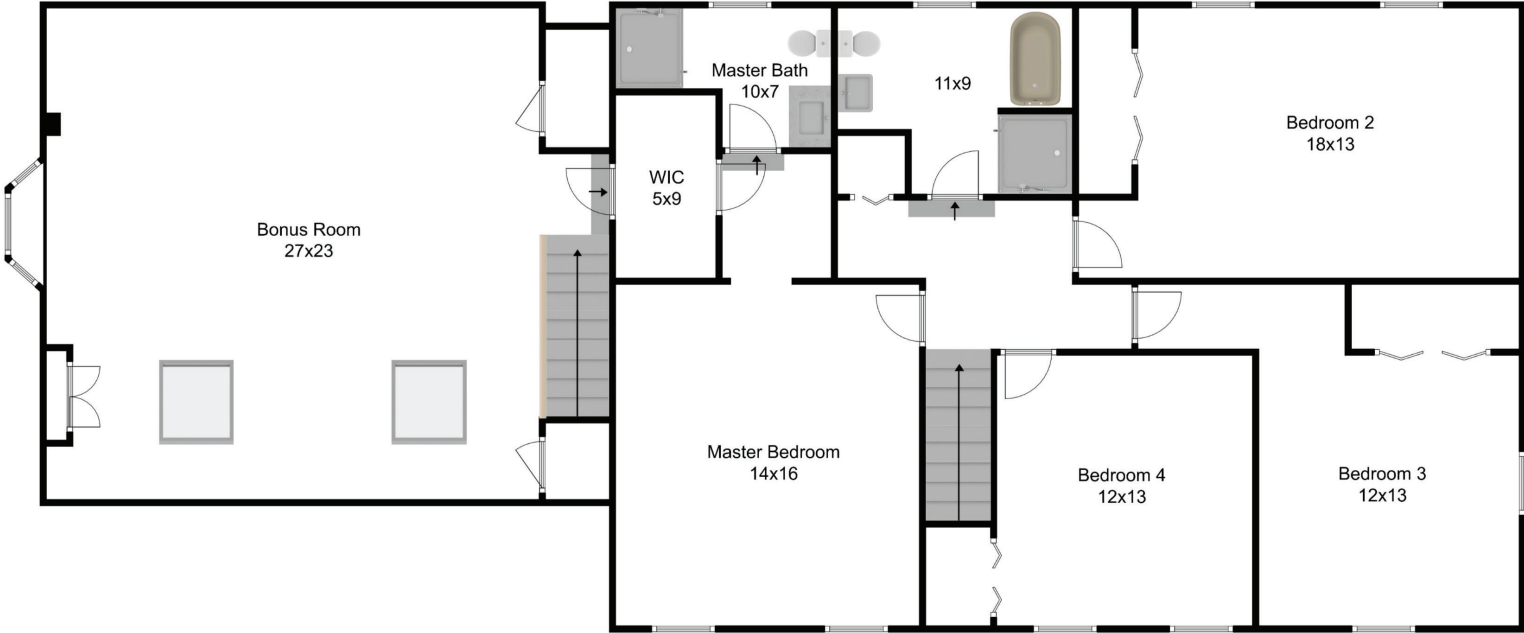

36 Nashaway Road

Bolton, MA 01740

4 Bed | 2.5 Bath

Disclaimer: Floor Plans are for marketing purposes only. All rooms and measurements are approximate. Floor Plan by Best View Imaging

36 Nashaway Road

Bolton, MA 01740

4 Bed | 2.5 Bath

Second Floor

Disclaimer: Floor Plans are for marketing purposes only. All rooms and measurements are approximate. Floor Plan by Best View Imaging

36 Nashaway Road

Bolton, MA 01740

4 Bed | 2.5 Bath

Lower Floor

Disclaimer: Floor Plans are for marketing purposes only. All rooms and measurements are approximate. Floor Plan by Best View Imaging